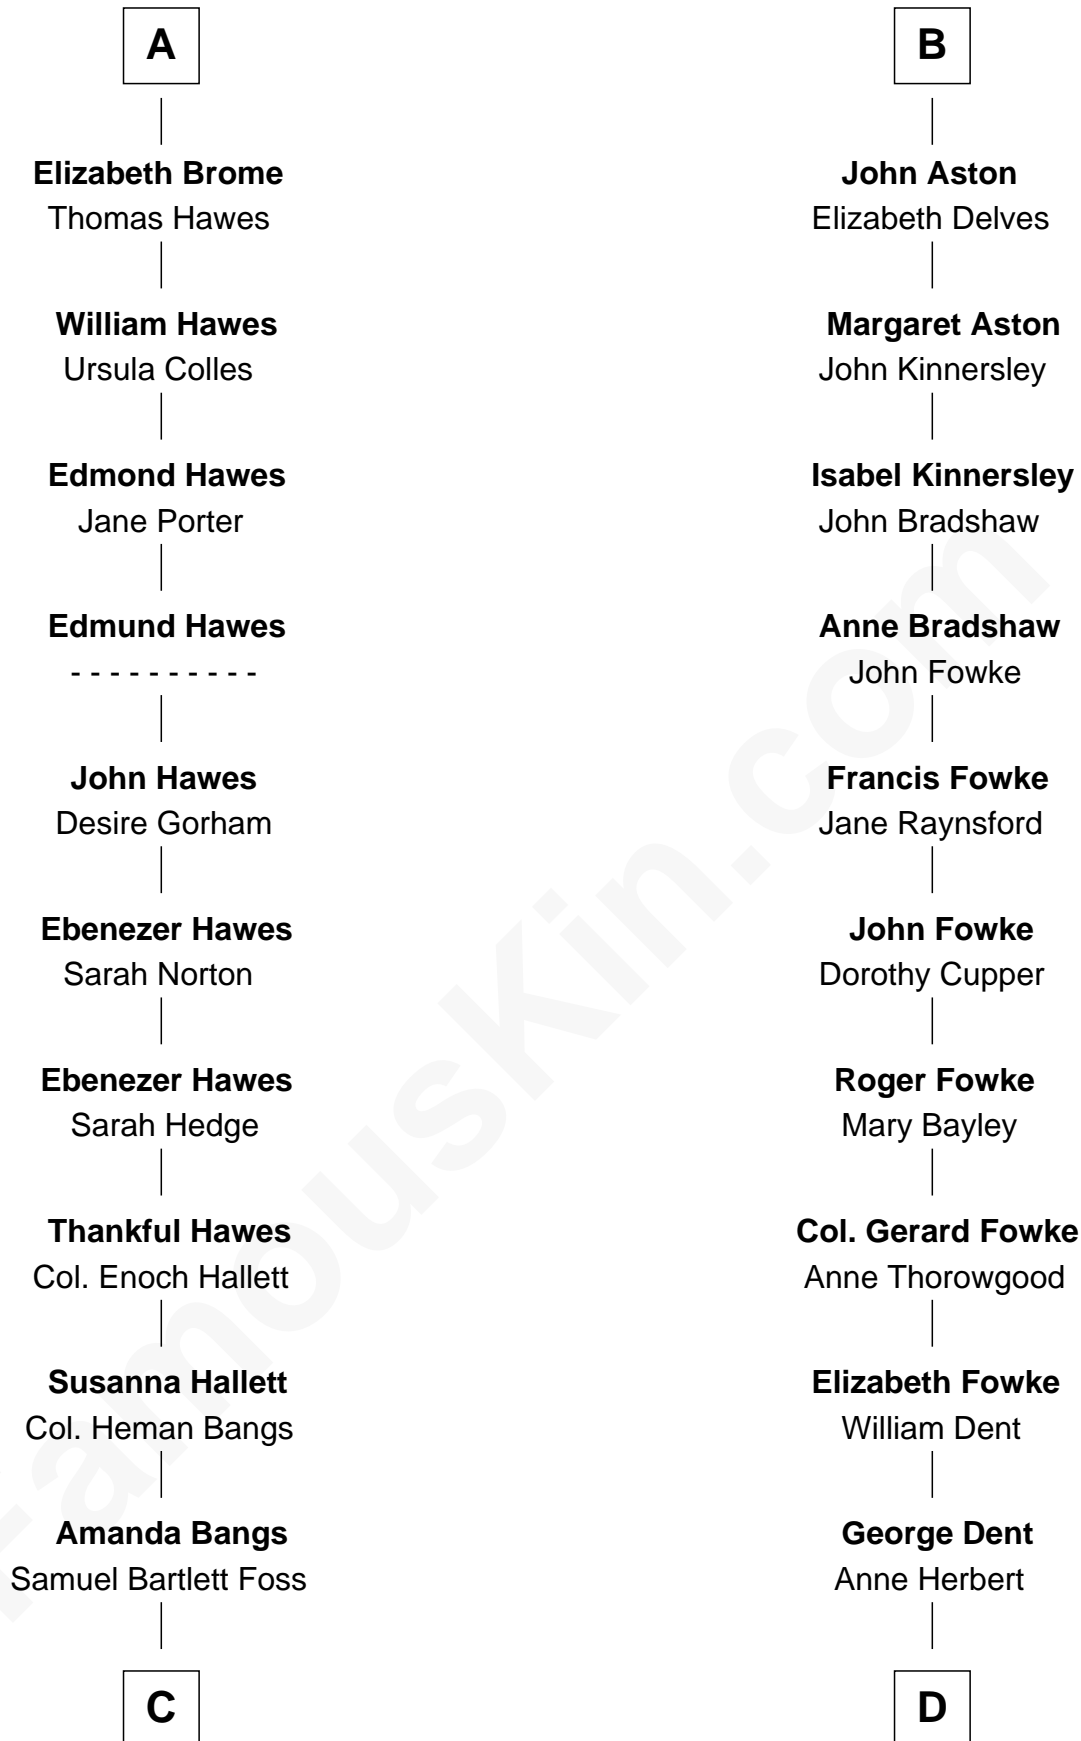

## Relationship Chart of Eugene Foss

45th Governor of Massachusetts

18th cousin 2 times removed of

**General James Longstreet**

Confederate Army - U.S. Civil War

**Sir Robert de Ros**

Isabel de Aubeney

**C**

**George Edmund Foss**  
Marcia Cordelia Noble

**Eugene Foss**  
*45th Governor of Massachusetts*

**D**

**John Dent**  
Sarah Marshall

**Thomas Marshall Dent**  
Anne Magruder

**Mary Anna Dent**  
James Longstreet