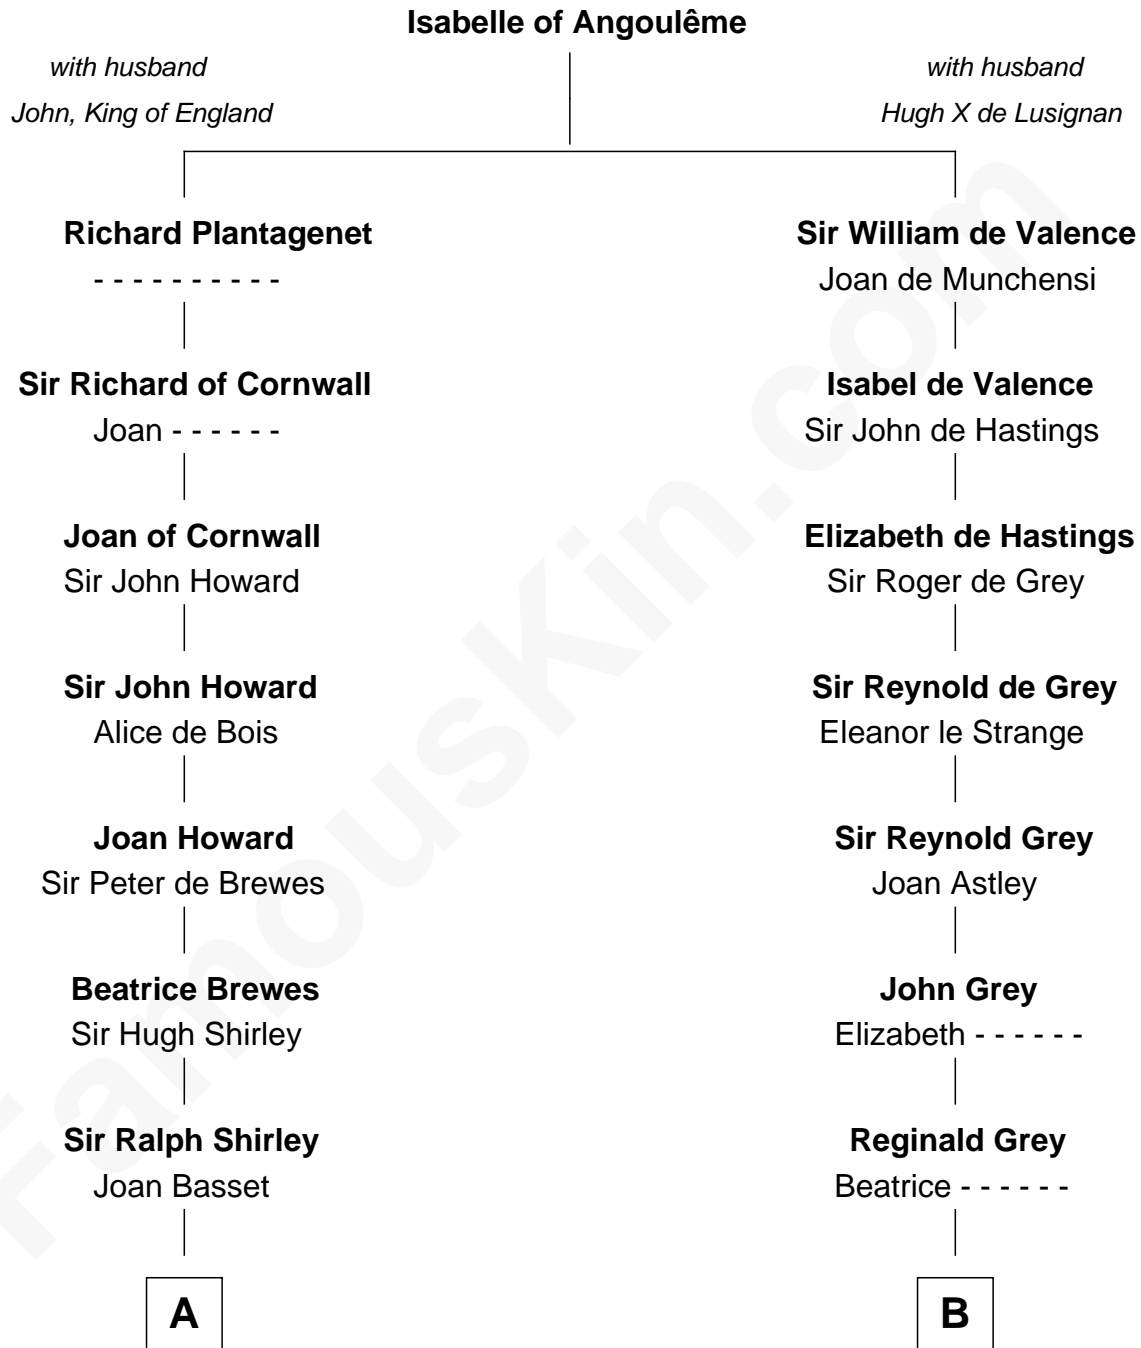

FamousKin.com

Relationship Chart of Eugene Foss

45th Governor of Massachusetts

15th cousin 5 times removed of

James Bowdoin

2nd Governor of Massachusetts

C

—
Susanna Hallett
Col. Heman Bangs

—
Amanda Bangs
Samuel Bartlett Foss

—
George Edmund Foss
Marcia Cordelia Noble

—
Eugene Foss
45th Governor of Massachusetts

FamousKin.com