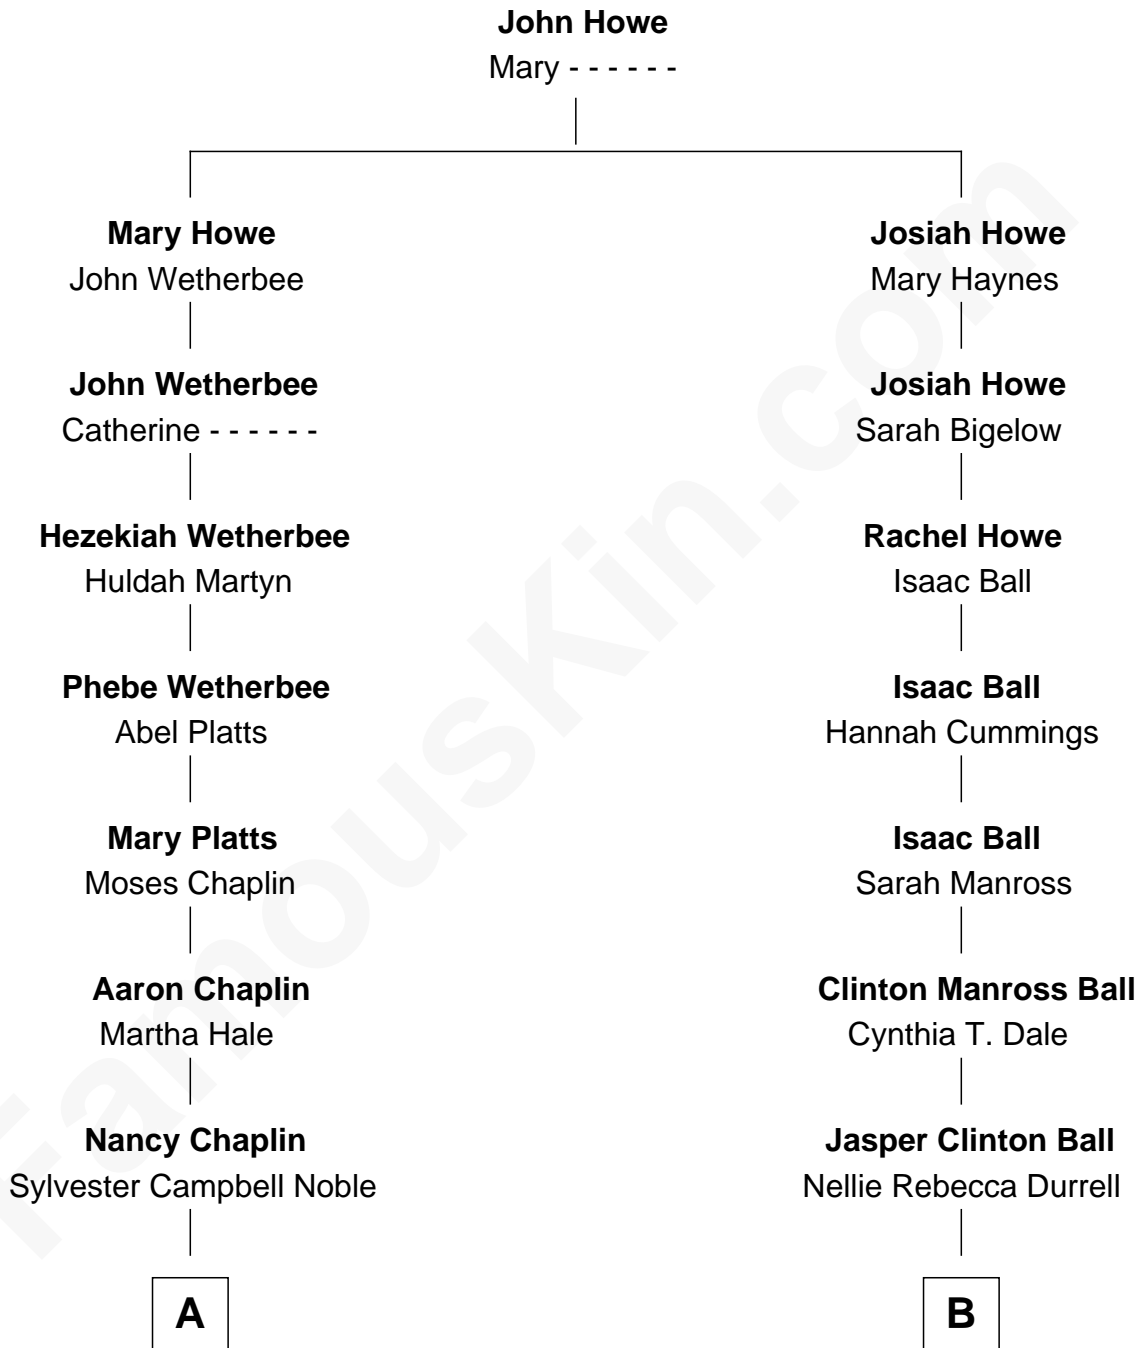

FamousKin.com

Relationship Chart of Eugene Foss

45th Governor of Massachusetts

8th cousin of

Lucille Ball

TV Actress - "I Love Lucy"

A

Marcia Cordelia Noble

George Edmund Foss

Eugene Foss

45th Governor of Massachusetts

B

Henry Durrell Ball

Desiree Evelyn Hunt

Lucille Ball

TV Actress - "I Love Lucy"

FamousKin.com