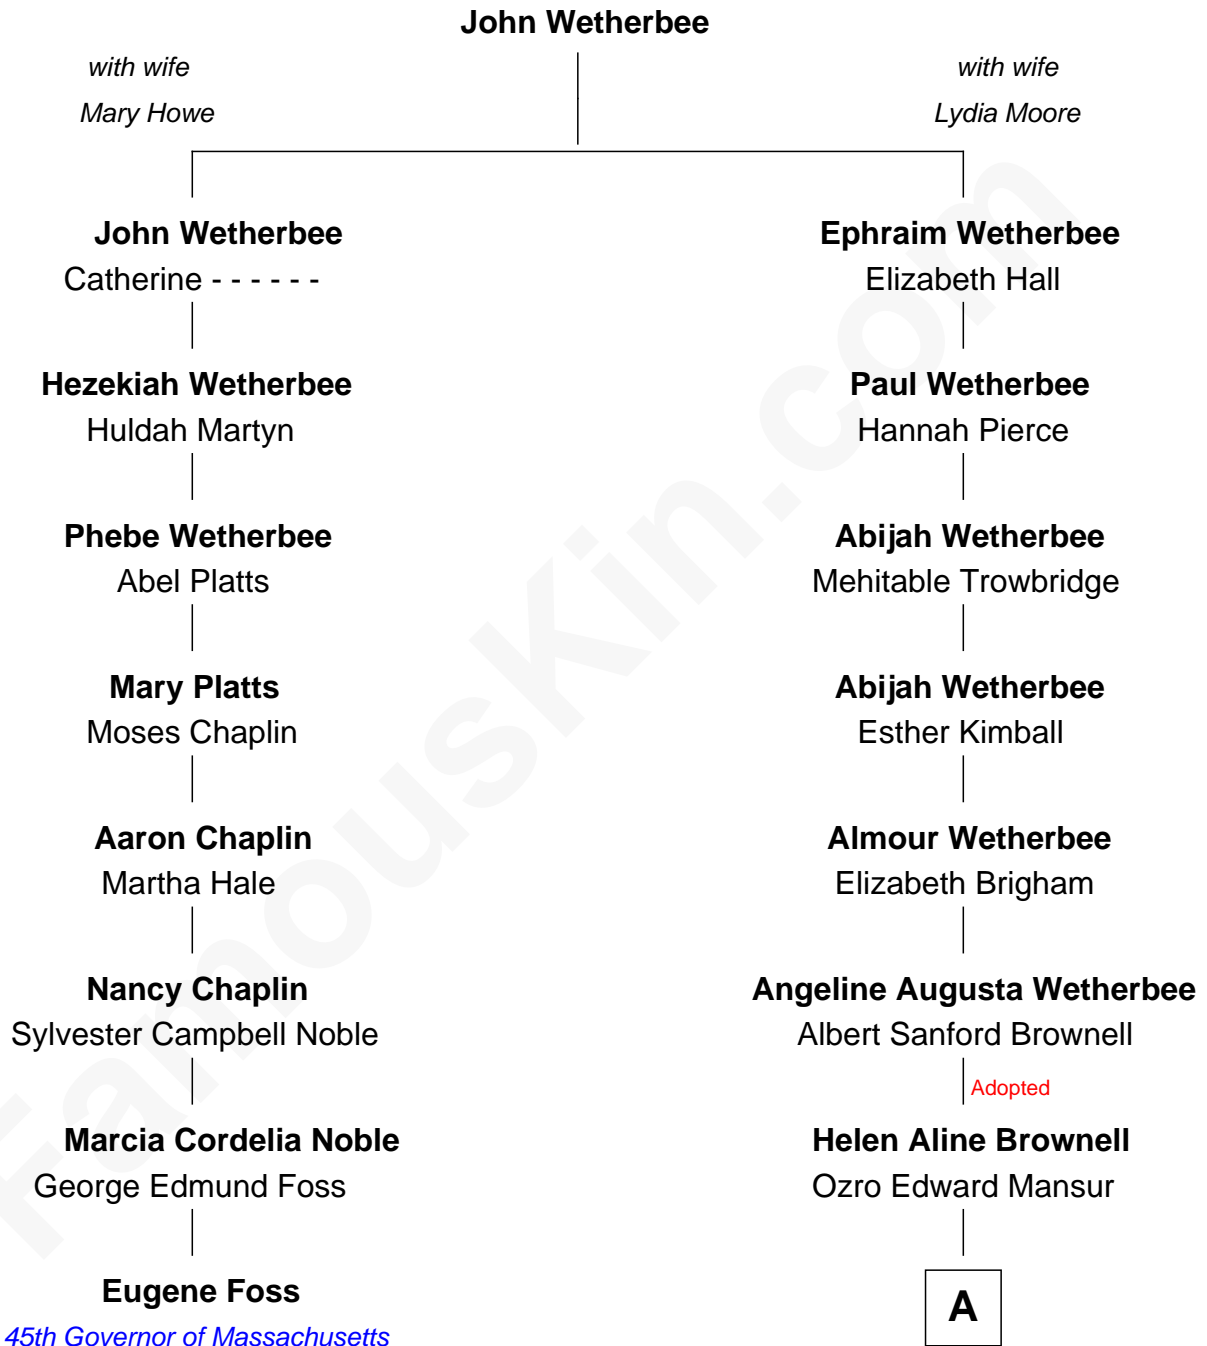

FamousKin.com

Relationship Chart of Eugene Foss

45th Governor of Massachusetts

7th cousin 3 times removed of

Josh Brolin

TV and Movie Actor

A

Alan J. Mansur
Gertrude K. Stone

Helen Sue Mansur
Henry Hurst Bruderlin

Craig Kenneth Bruderlin
Jane Cameron Agee

Josh Brolin
TV and Movie Actor