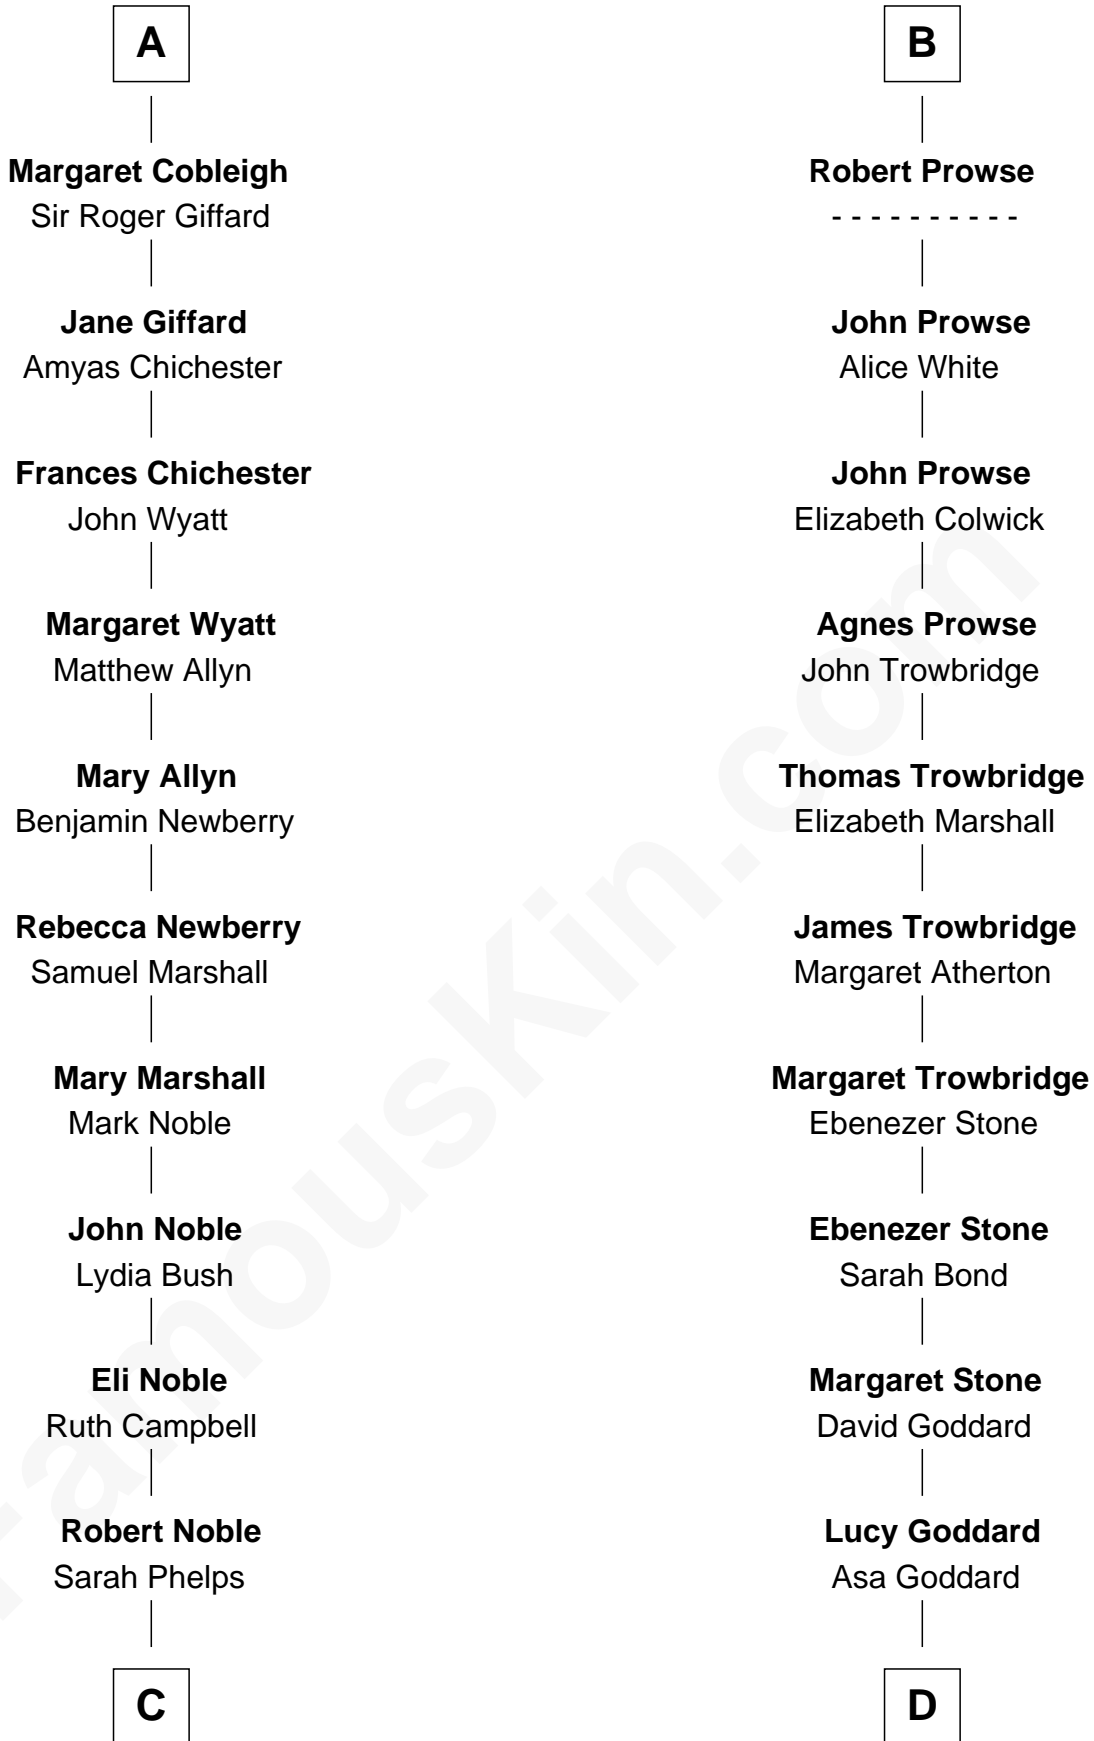

## Relationship Chart of Eugene Foss

45th Governor of Massachusetts

19th cousin 2 times removed of

**Robert H. Goddard**

*Inventor of First Liquid-propelled Rocket*

**Sir Humphrey de Beauchamp**

Sibyl Oliver

**C**

**Sylvester Campbell Noble**

Nancy Chaplin

**Marcia Cordelia Noble**

George Edmund Foss

**Eugene Foss**

*45th Governor of Massachusetts*

**D**

**David Goddard**

Czarina White

**Alvira C. Goddard**

Danford Goddard

**Nahum Parks Goddard**

Mary Pease Upham

**Nahum Danford Goddard**

Fannie Louise Hoyt