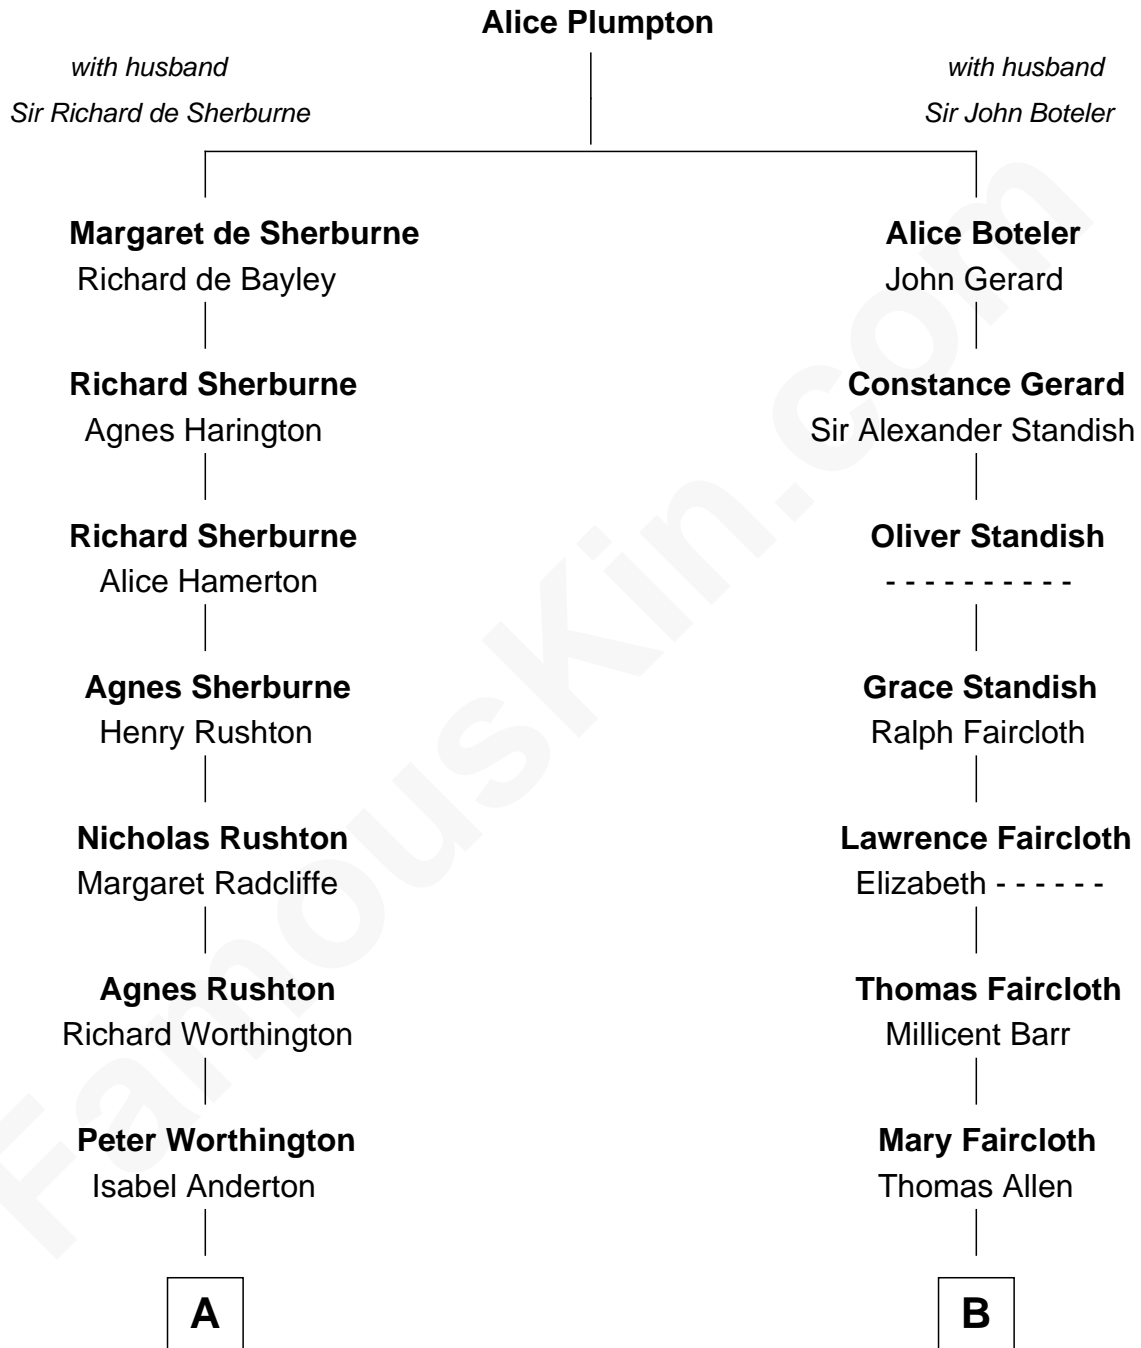

FamousKin.com

Relationship Chart of Eugene Foss

45th Governor of Massachusetts

18th cousin 1 time removed of

Jeb Bush

43rd Governor of Florida

C

George Edmund Foss
Marcia Cordelia Noble

Eugene Foss
45th Governor of Massachusetts

D

Prescott Sheldon Bush
Dorothy Wear Walker

George Herbert Walker Bush
Barbara Pierce

Jeb Bush
43rd Governor of Florida

FamousKin.com