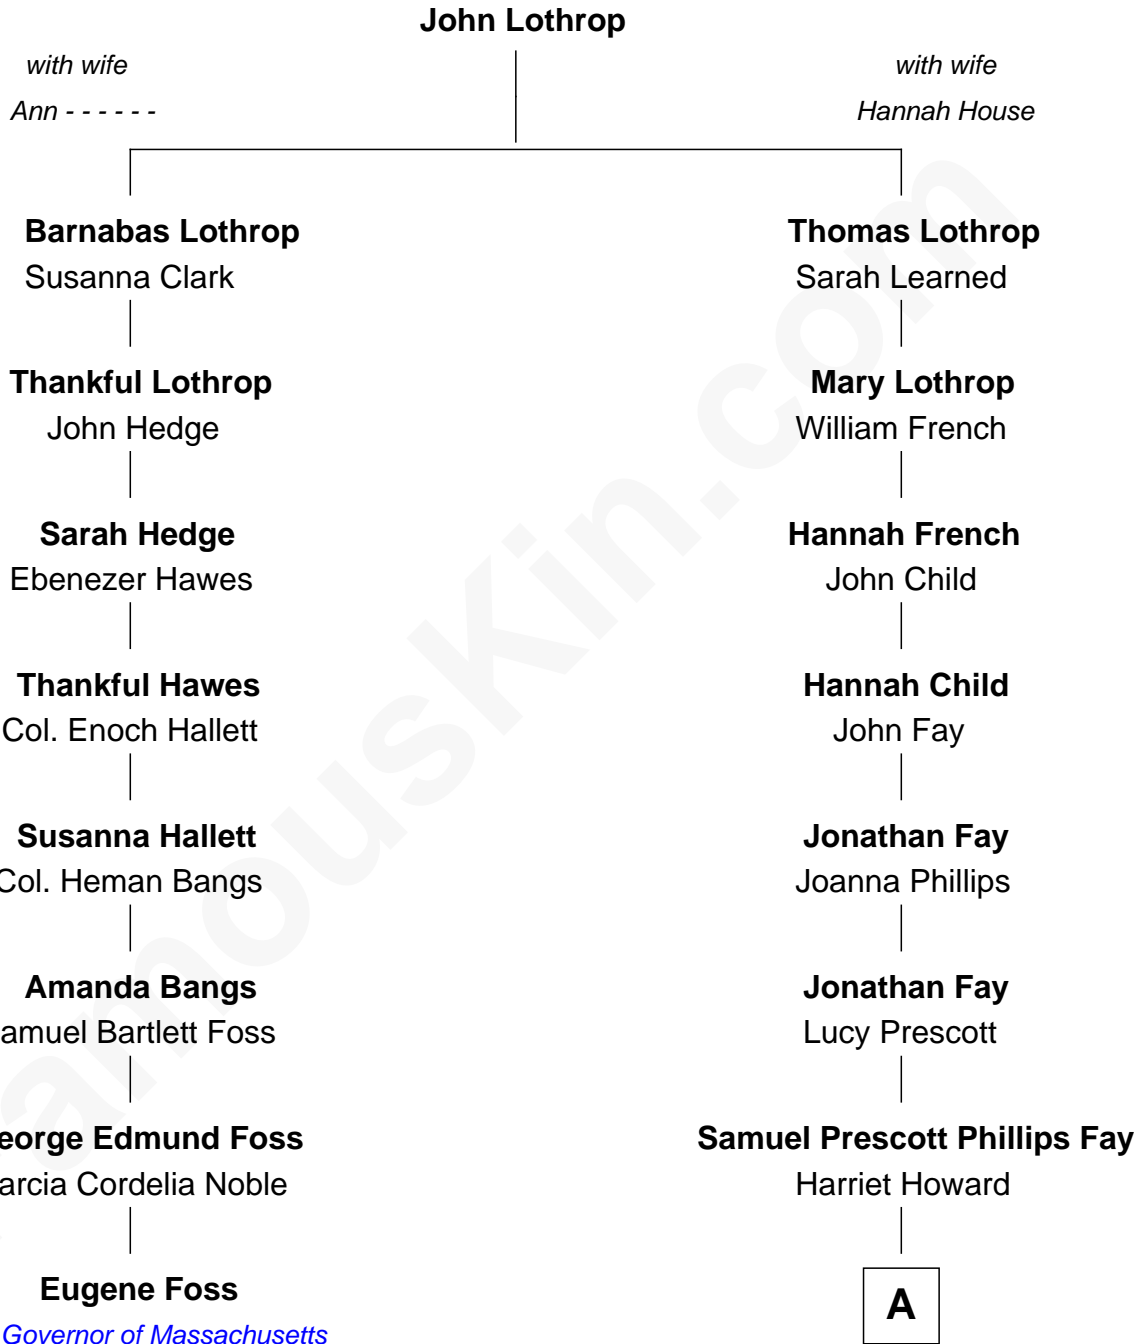

FamousKin.com

Relationship Chart of Eugene Foss

45th Governor of Massachusetts

7th cousin 5 times removed of

Jeb Bush

43rd Governor of Florida

A

—
Samuel Howard Fay
Susan Montfort Shellman

—
Harriet Eleanor Fay
Rev. James Smith Bush

—
Samuel Prescott Bush
Flora Sheldon

—
Prescott Sheldon Bush
Dorothy Wear Walker

—
George Herbert Walker Bush
Barbara Pierce

—
Jeb Bush
43rd Governor of Florida