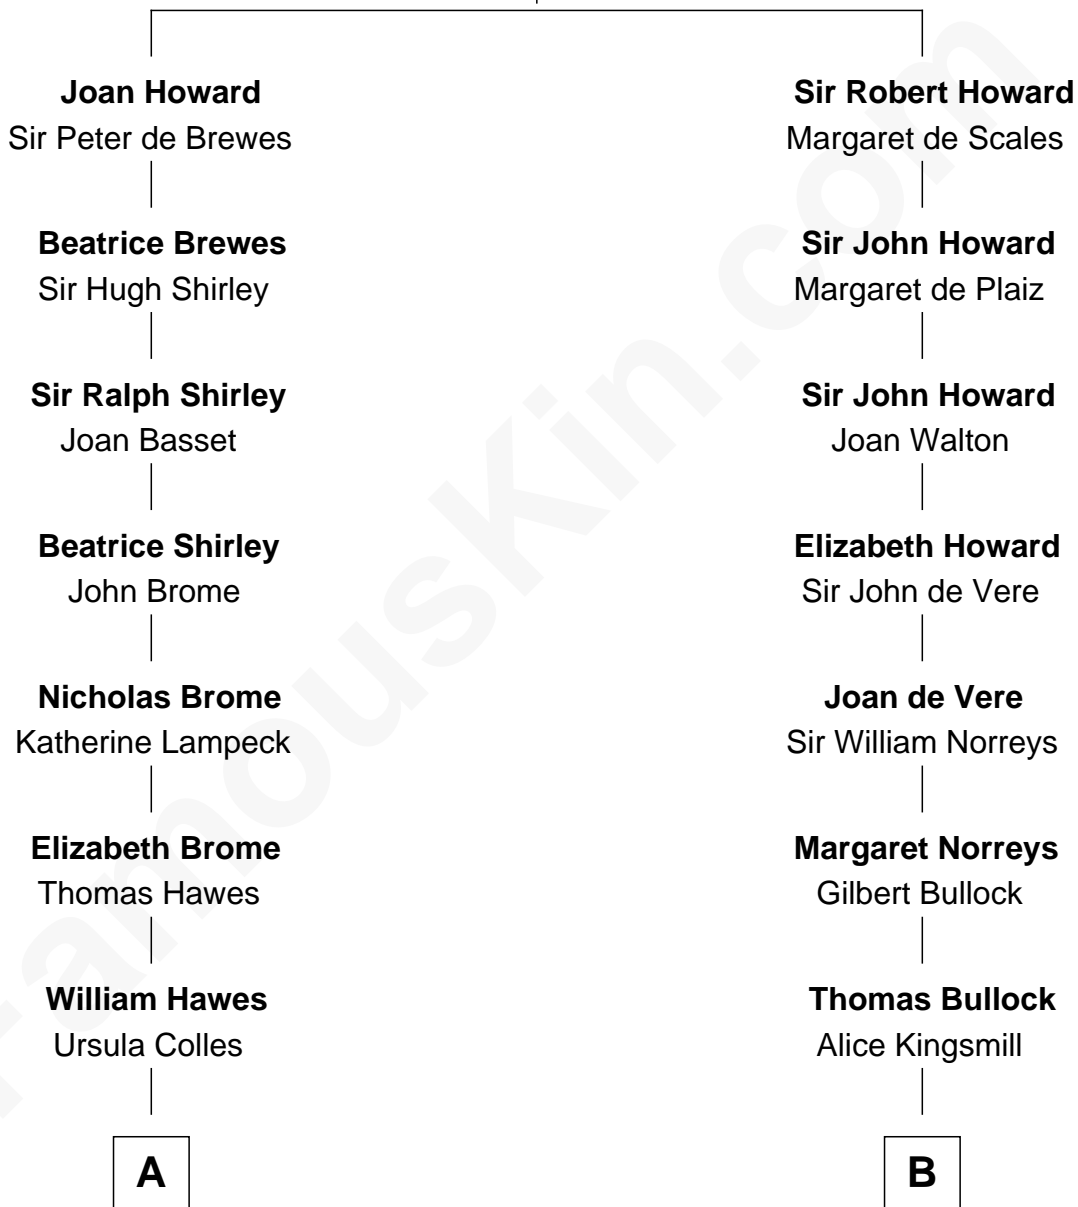

## Relationship Chart of Eugene Foss

45th Governor of Massachusetts

16th cousin 5 times removed of

**Jeb Bush**

43rd Governor of Florida

**Sir John Howard**

Alice de Bois

**C**

**Harriet Eleanor Fay**  
Rev. James Smith Bush

**Samuel Prescott Bush**  
Flora Sheldon

**Prescott Sheldon Bush**  
Dorothy Wear Walker

**George Herbert Walker Bush**  
Barbara Pierce

**Jeb Bush**  
*43rd Governor of Florida*