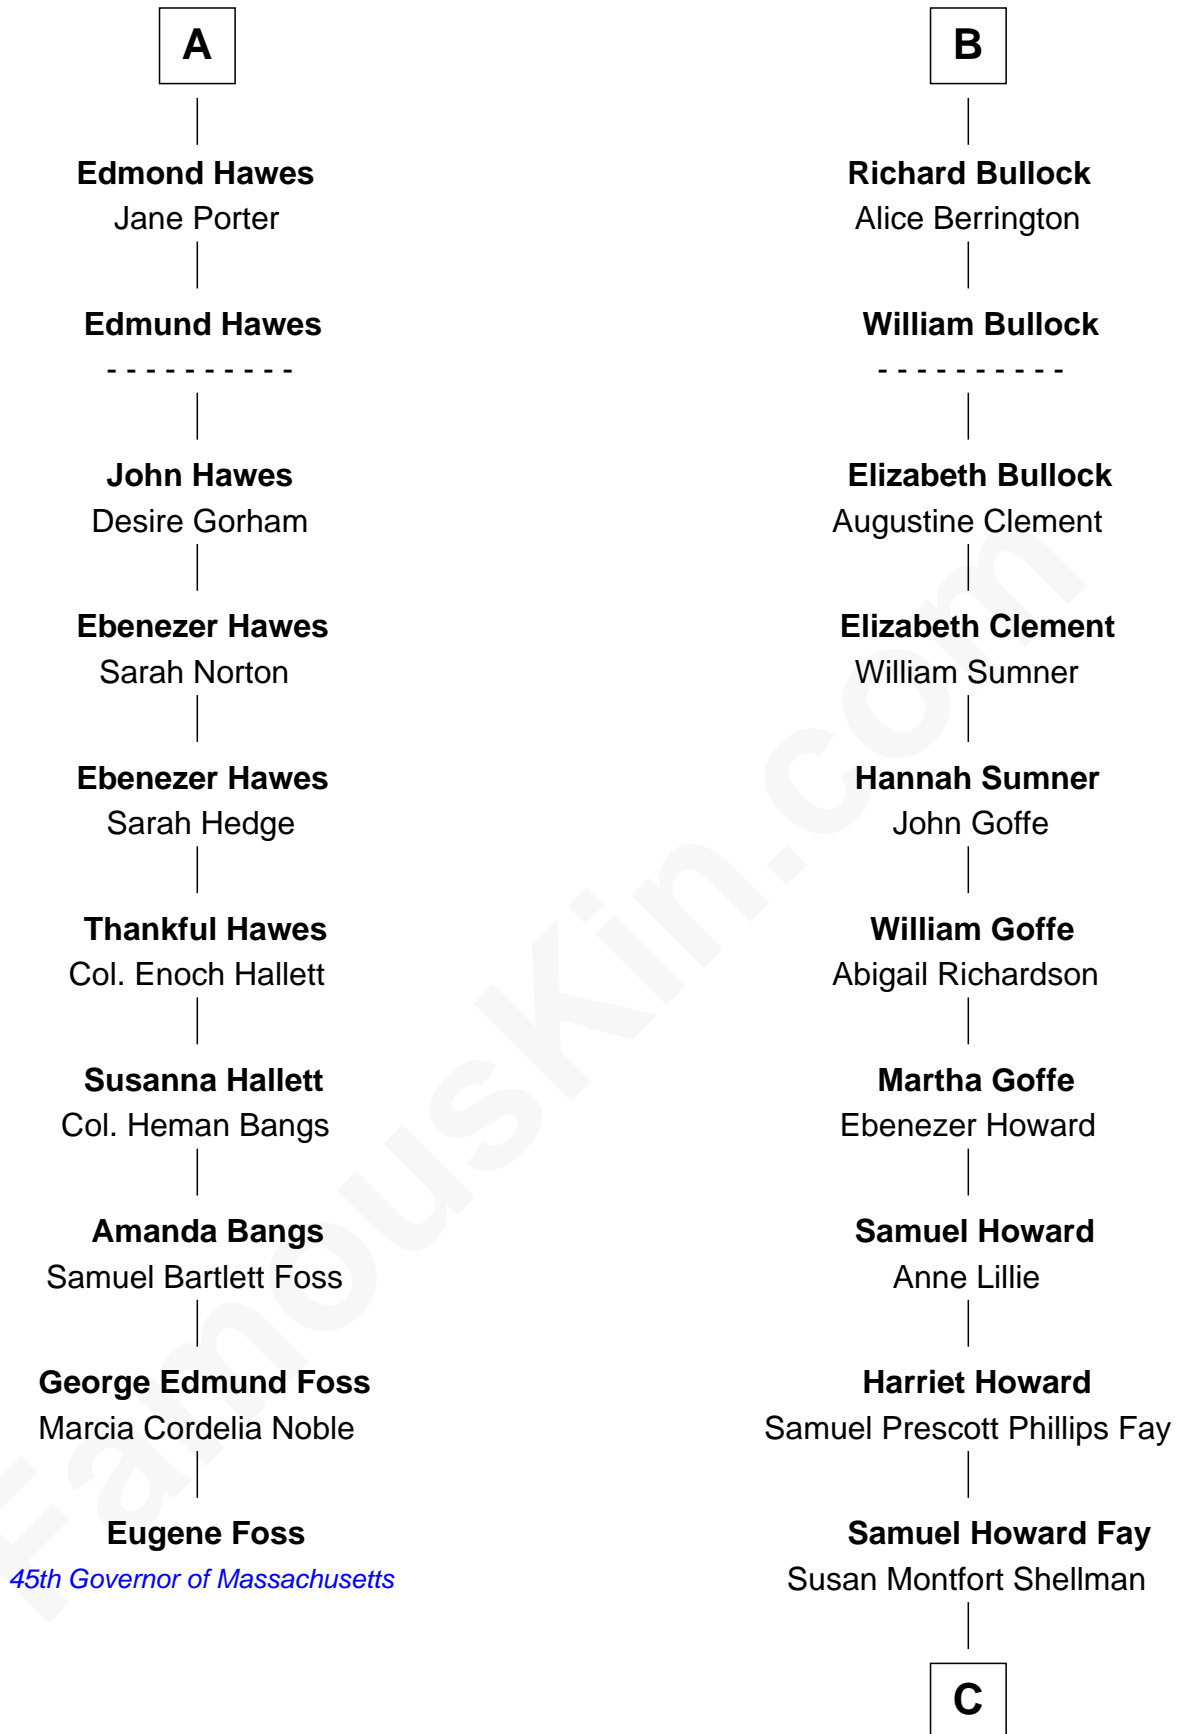

## Relationship Chart of Eugene Foss

45th Governor of Massachusetts

16th cousin 5 times removed of

**Jeb Bush**

43rd Governor of Florida

**Sir John Howard**

Alice de Bois

**C**

**Harriet Eleanor Fay**  
Rev. James Smith Bush

**Samuel Prescott Bush**  
Flora Sheldon

**Prescott Sheldon Bush**  
Dorothy Wear Walker

**George Herbert Walker Bush**  
Barbara Pierce

**Jeb Bush**  
*43rd Governor of Florida*