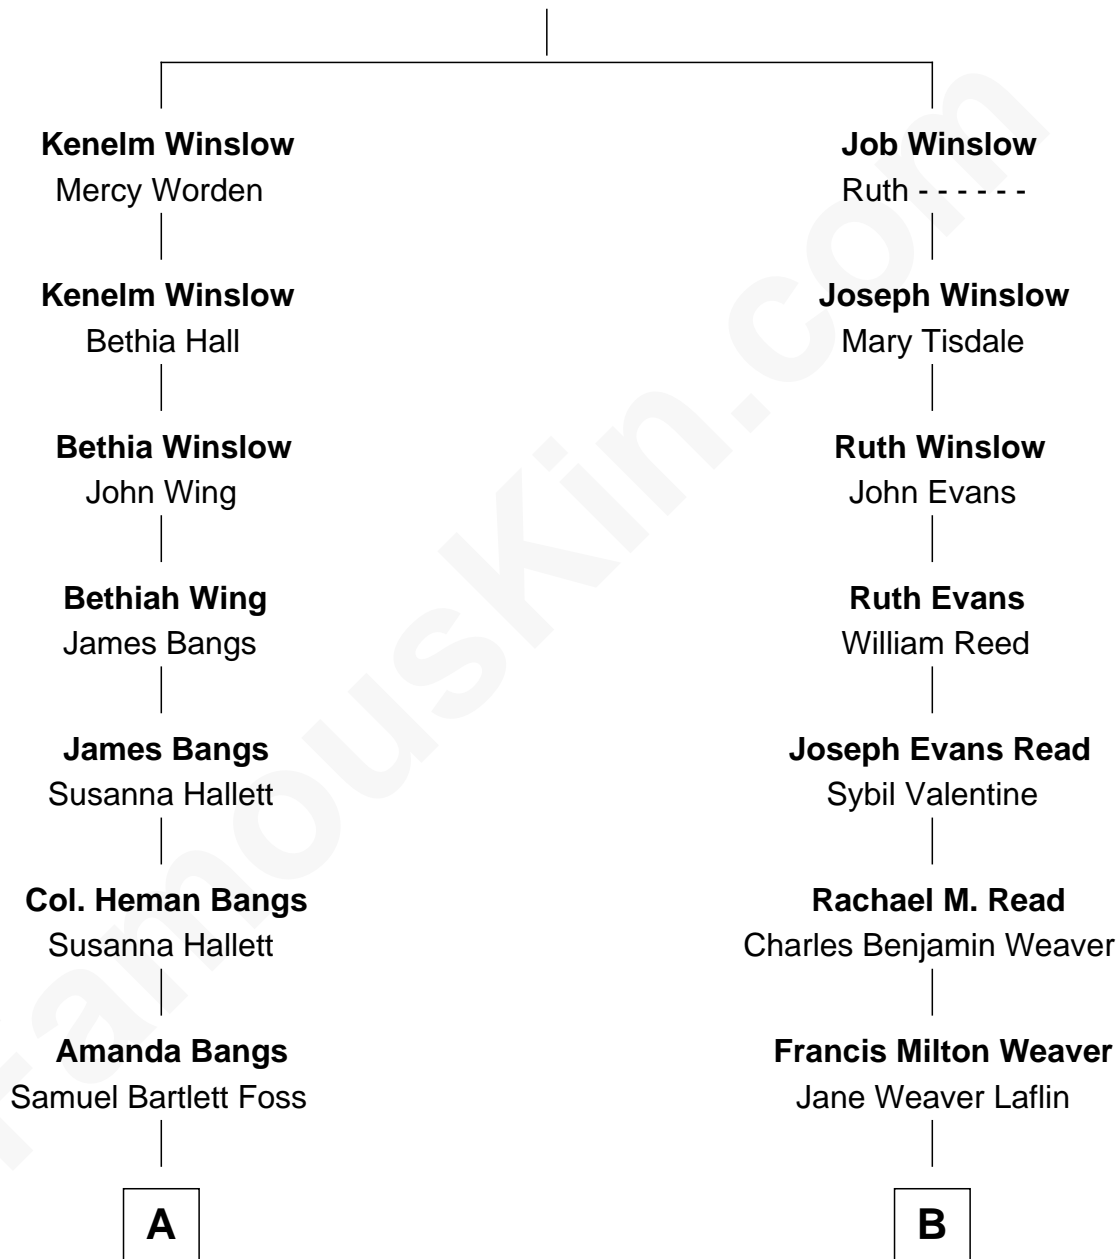

FamousKin.com

Relationship Chart of Eugene Foss

45th Governor of Massachusetts

8th cousin 1 time removed of

Sigourney Weaver
Movie Actress

Kenelm Winslow
Ellen Newton

A

George Edmund Foss
Marcia Cordelia Noble

Eugene Foss
45th Governor of Massachusetts

B

Sylvester Laflin Weaver
Amabel Dixon

Sylvester Laflin Weaver
Desiree Mary Lucy Hawkins

Sigourney Weaver
Movie Actress

FamousKin.com