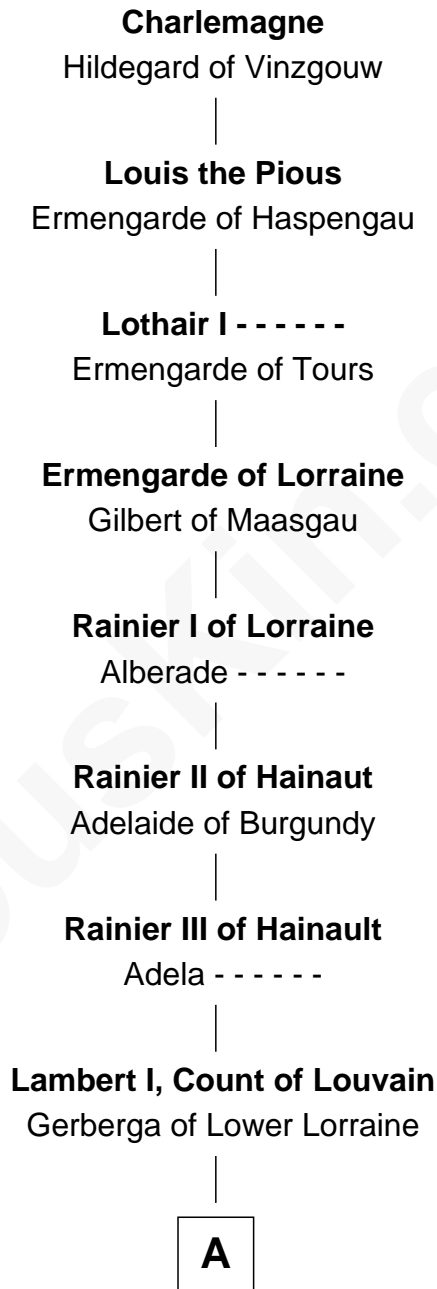

FamousKin.com

Relationship Chart of Eugene Foss

45th Governor of Massachusetts

33rd Great-grandson of

Charlemagne

King of the Franks

A

Mathilde of Louvain
Eustace I of Boulogne

Lambert II of Lens
Adelaide of Normandy

Judith of Lens
Waltheof II of Northumbria

Maud of Northumberland
David I, King of Scotland

Henry of Huntingdon
Ada de Warenne

William I, King of Scotland
----- Avenal