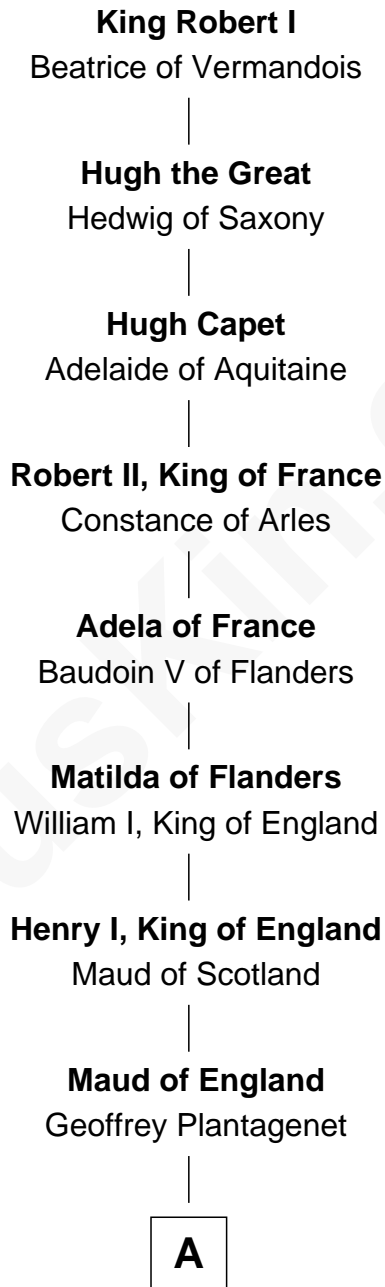

## Relationship Chart of

### Eugene Foss

*45th Governor of Massachusetts*

**28th Great-grandson of**

**King Robert I**  
*King of France*

**A**

**Henry II, King of England**

Eleanor of Aquitaine

**John, King of England**

Isabelle of Angoulême

**Richard Plantagenet**

**Sir Richard of Cornwall**

Joan - - - - -

**Joan of Cornwall**

Sir John Howard

**Sir John Howard**

Alice de Bois