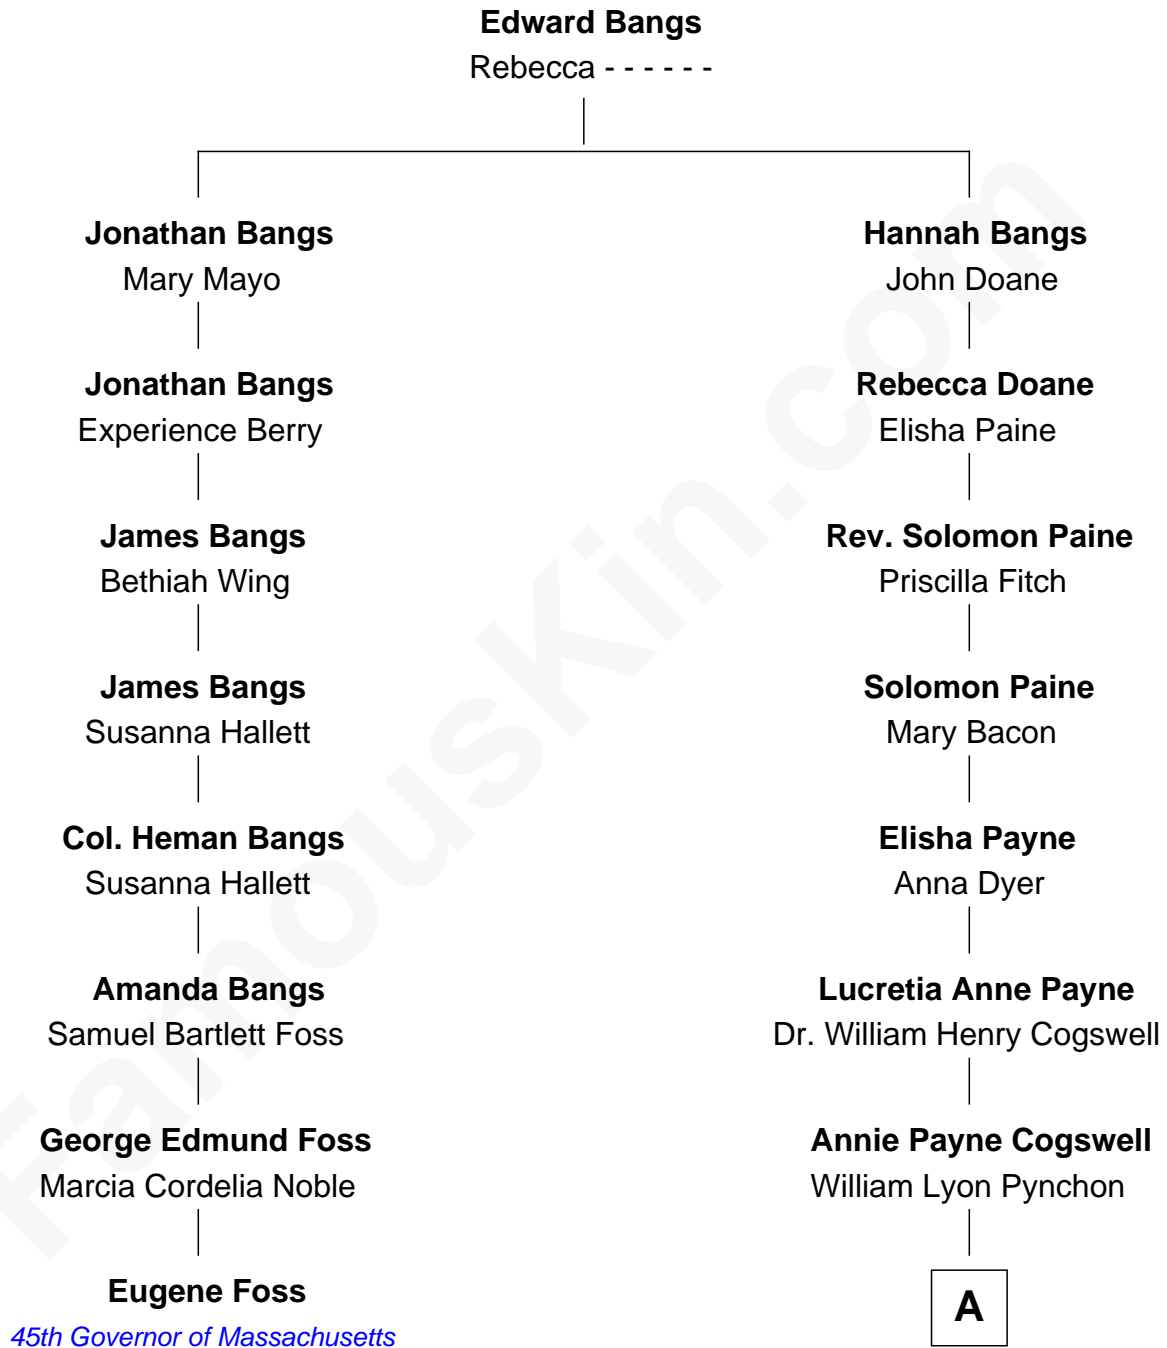

# FamousKin.com

## Relationship Chart of Eugene Foss

45th Governor of Massachusetts

7th cousin 2 times removed of

**Thomas Pynchon**

American Novelist

A

William Henry Chichele Pynchon

Carrie Susan Moyses

Thomas Ruggles Pynchon

Catherine Frances Bennett

Thomas Pynchon

*Novelist*

FamousKin.com