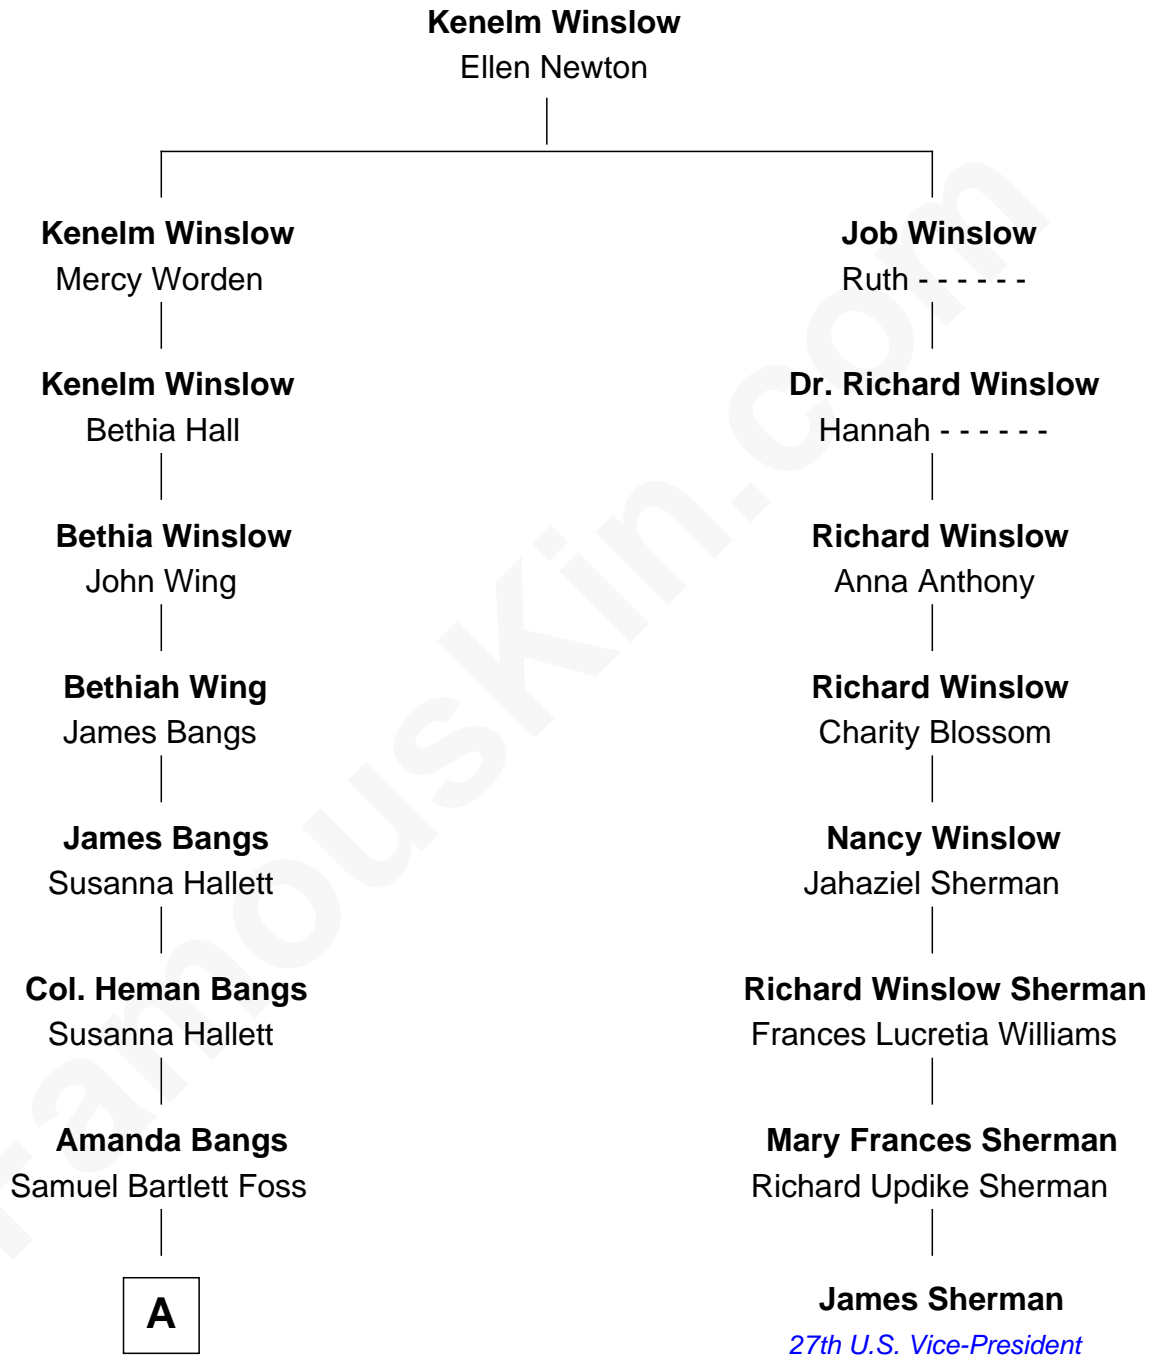

FamousKin.com

Relationship Chart of Eugene Foss

45th Governor of Massachusetts

7th cousin 1 time removed of

James Sherman

27th U.S. Vice-President

A

George Edmund Foss

Marcia Cordelia Noble

Eugene Foss

45th Governor of Massachusetts

FamousKin.com