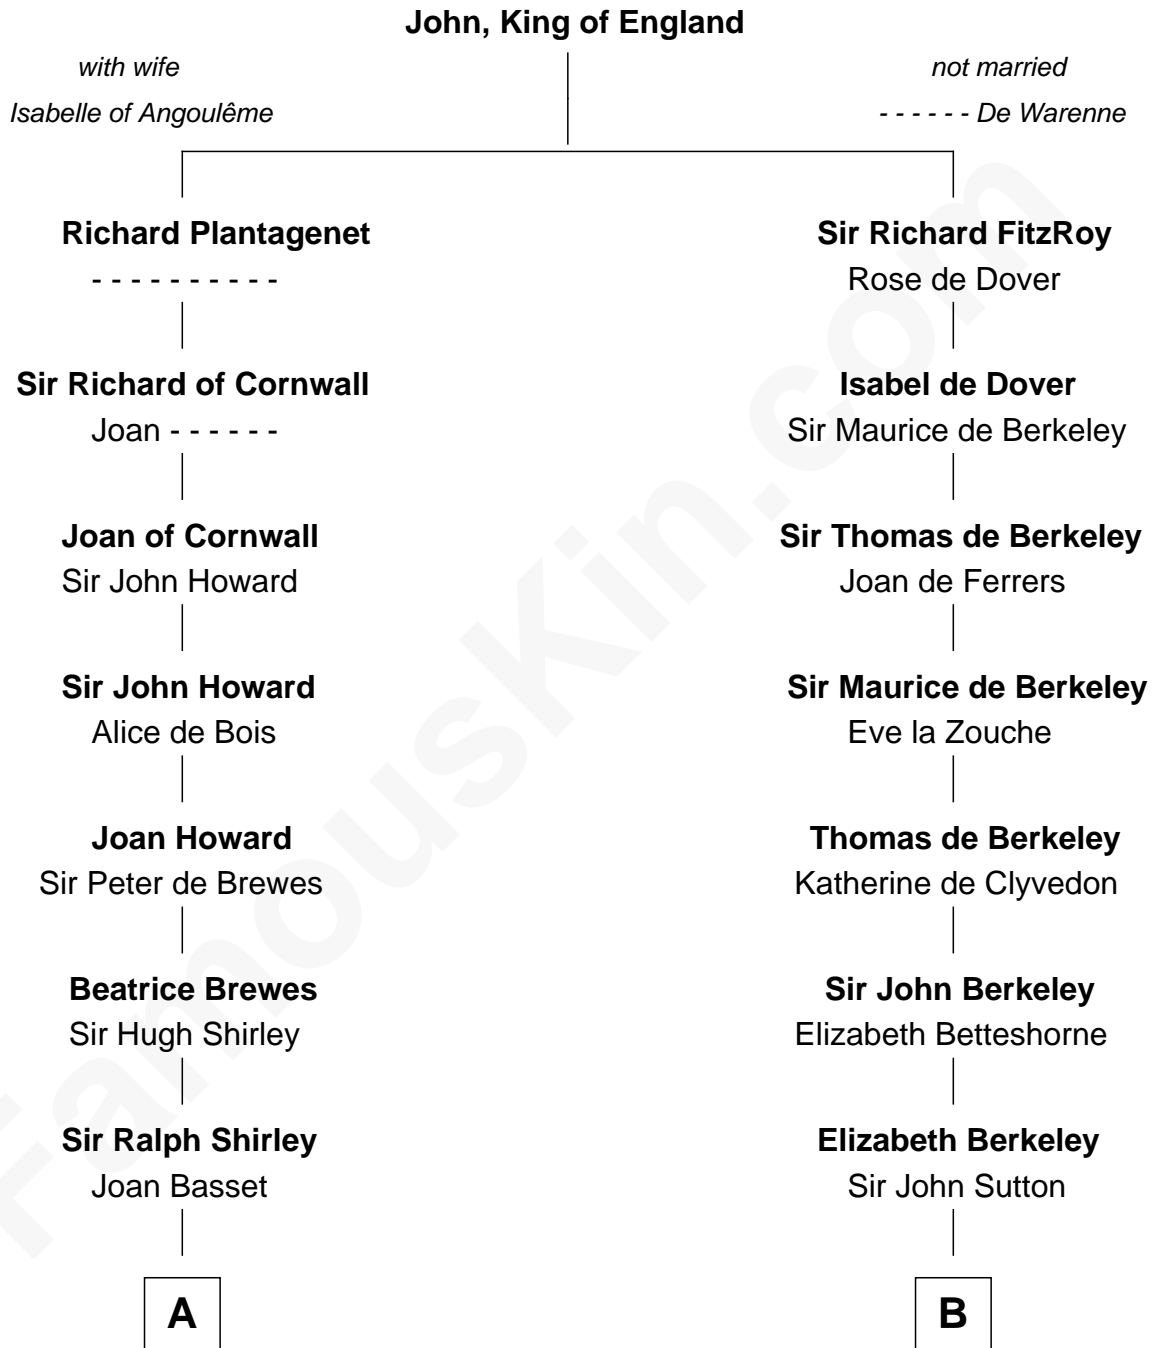

FamousKin.com

Relationship Chart of Eugene Foss

45th Governor of Massachusetts

20th cousin 1 time removed of

Allen Dulles

5th Director of the C.I.A.

C

Susanna Hallett
Col. Heman Bangs

Amanda Bangs
Samuel Bartlett Foss

George Edmund Foss
Marcia Cordelia Noble

Eugene Foss
45th Governor of Massachusetts

D

Joanna Leffingwell
Charles Lathrop

Harriet Wadsworth Lathrop
Rev. Miron Winslow

Harriet Lathrop Winslow
Rev. John Welsh Dulles