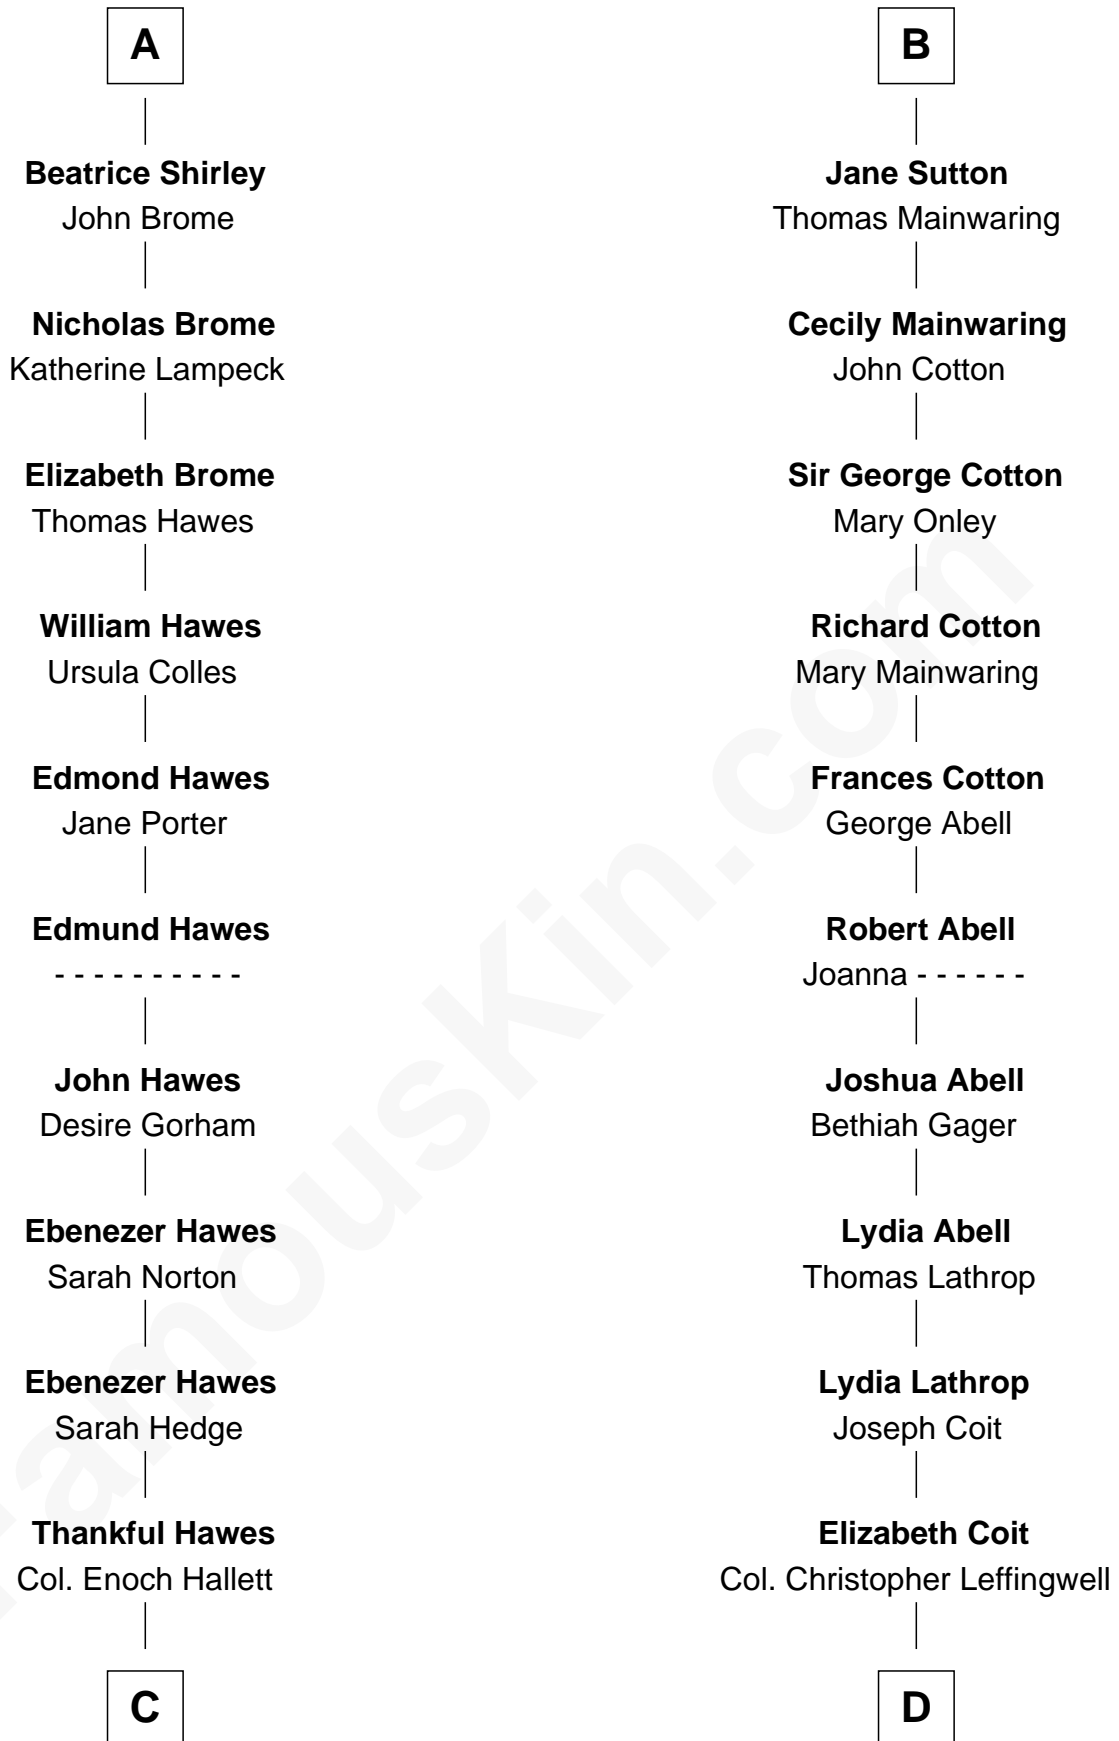

FamousKin.com

Relationship Chart of Eugene Foss

45th Governor of Massachusetts

20th cousin 1 time removed of

Allen Dulles

5th Director of the C.I.A.

C

Susanna Hallett
Col. Heman Bangs

Amanda Bangs
Samuel Bartlett Foss

George Edmund Foss
Marcia Cordelia Noble

Eugene Foss
45th Governor of Massachusetts

D

Joanna Leffingwell
Charles Lathrop

Harriet Wadsworth Lathrop
Rev. Miron Winslow

Harriet Lathrop Winslow
Rev. John Welsh Dulles