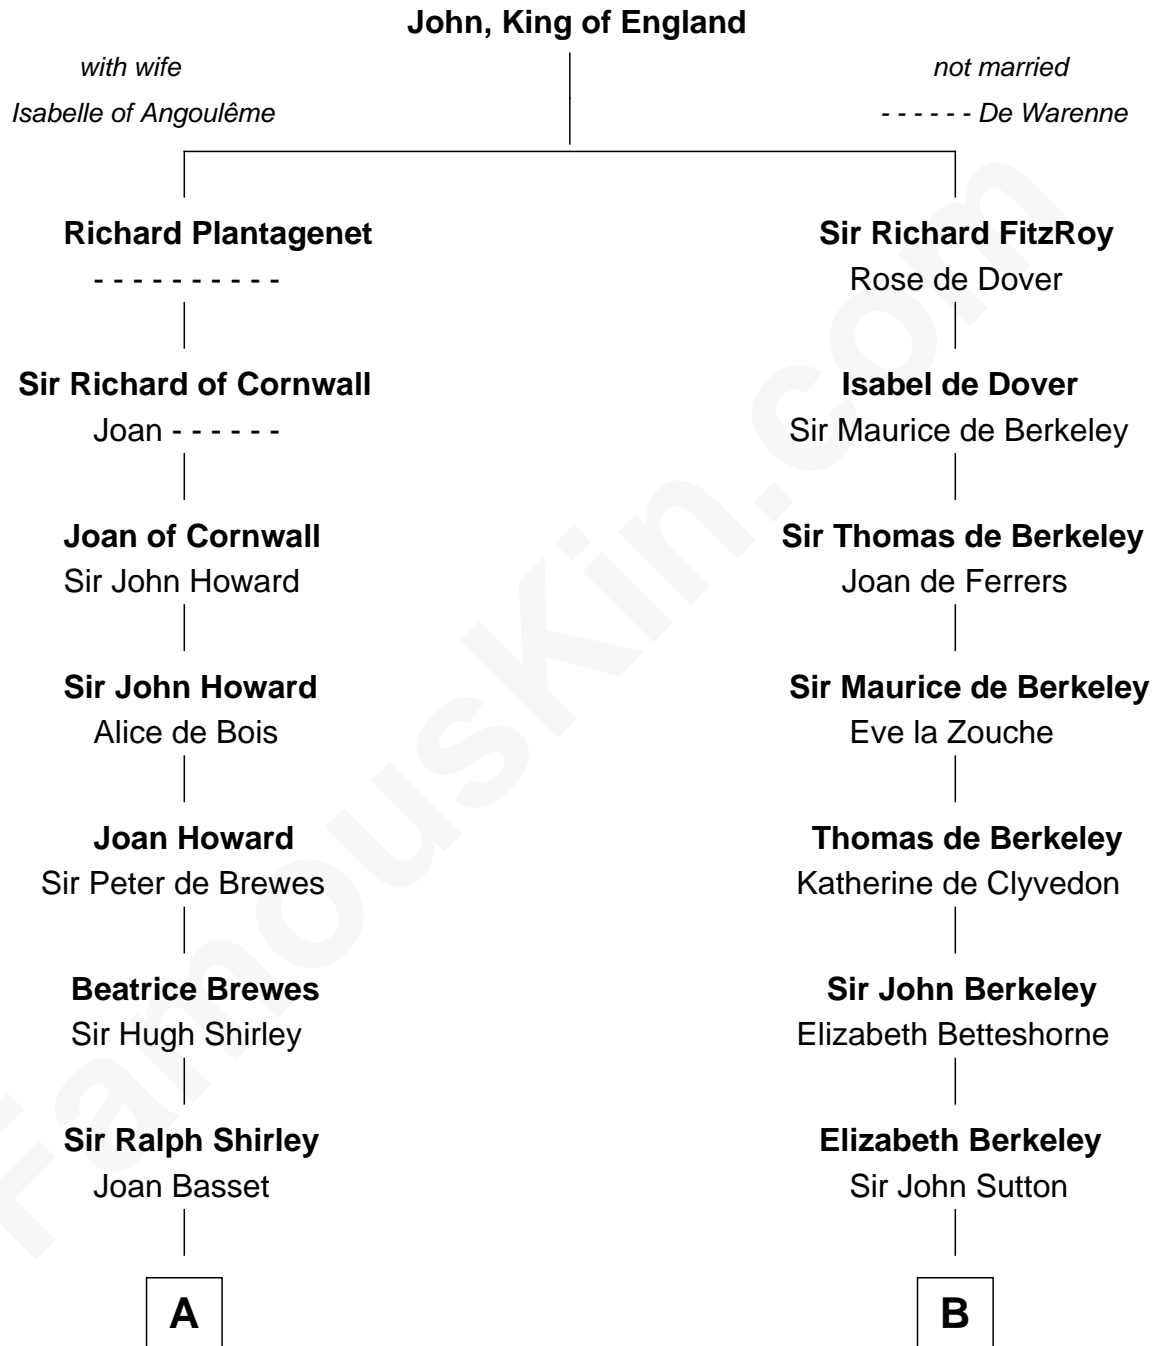

FamousKin.com

Relationship Chart of Eugene Foss

45th Governor of Massachusetts

20th cousin 1 time removed of

John Foster Dulles

52nd U.S. Secretary of State

C

Susanna Hallett
Col. Heman Bangs

Amanda Bangs
Samuel Bartlett Foss

George Edmund Foss
Marcia Cordelia Noble

Eugene Foss
45th Governor of Massachusetts

D

Joanna Leffingwell
Charles Lathrop

Harriet Wadsworth Lathrop
Rev. Miron Winslow

Harriet Lathrop Winslow
Rev. John Welsh Dulles

Allen Macy Dulles
Edith Foster

John Foster Dulles
52nd U.S. Secretary of State