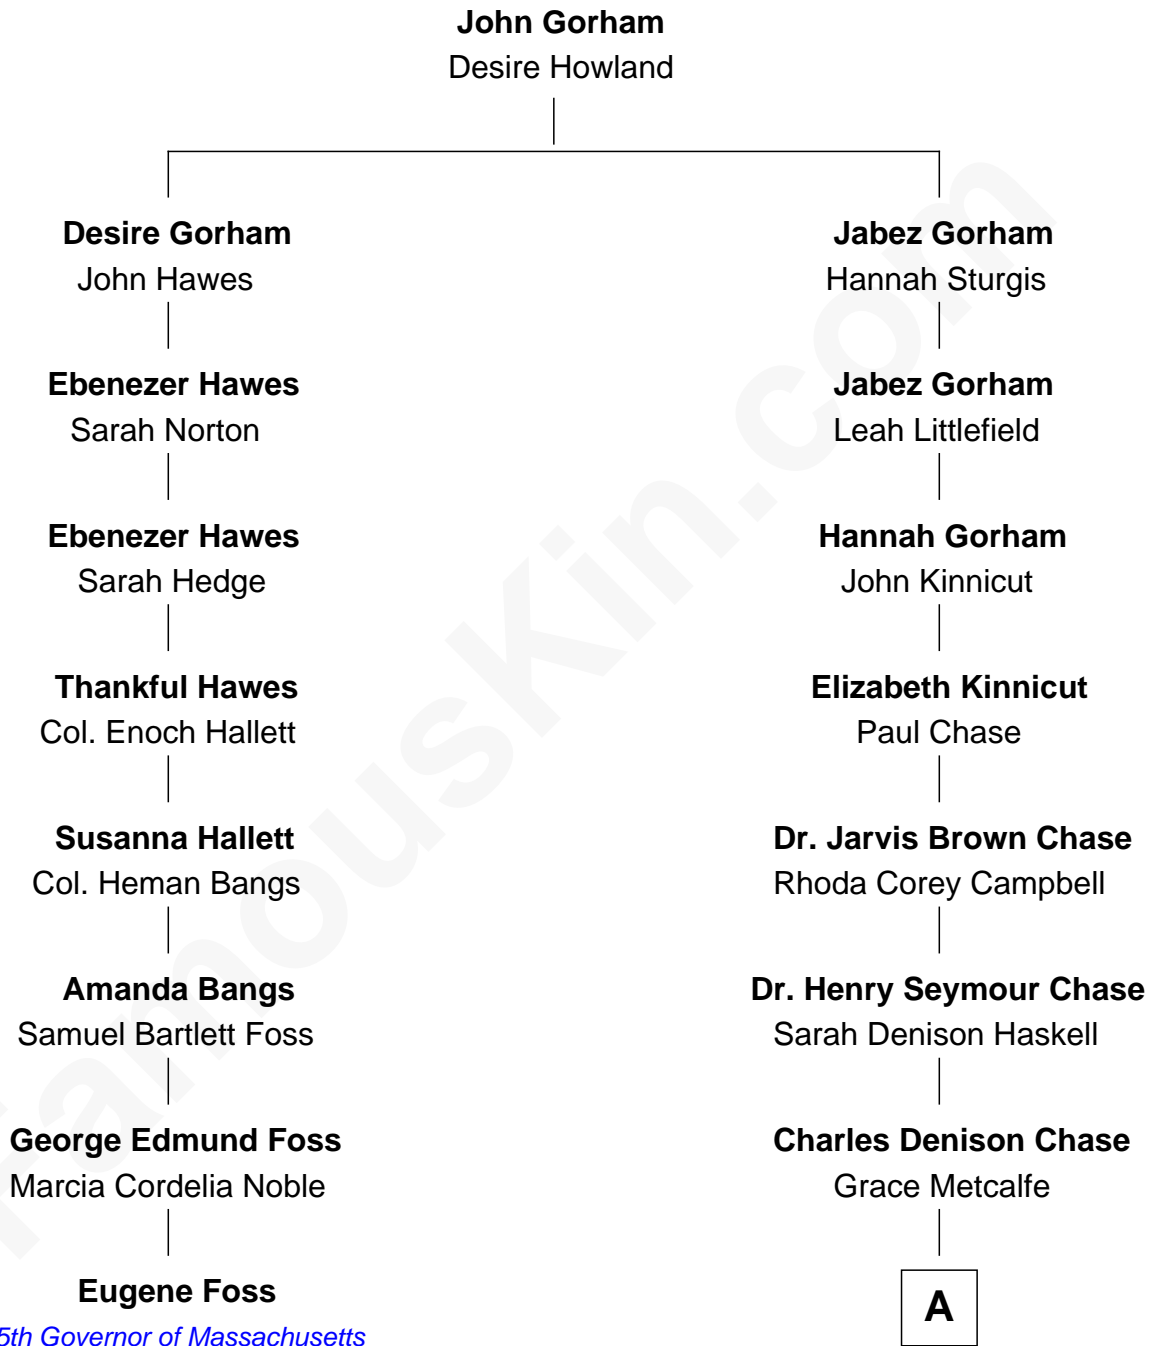

FamousKin.com

Relationship Chart of Eugene Foss

45th Governor of Massachusetts

7th cousin 2 times removed of

Chevy Chase

Comedian, Actor and Writer

A

Edward Leigh Chase

Mabel Penrose Tinsley

Edward Tinsley Chase

Cathalene Parker Browning

Chevy Chase

Comedian, Actor and Writer

FamousKin.com