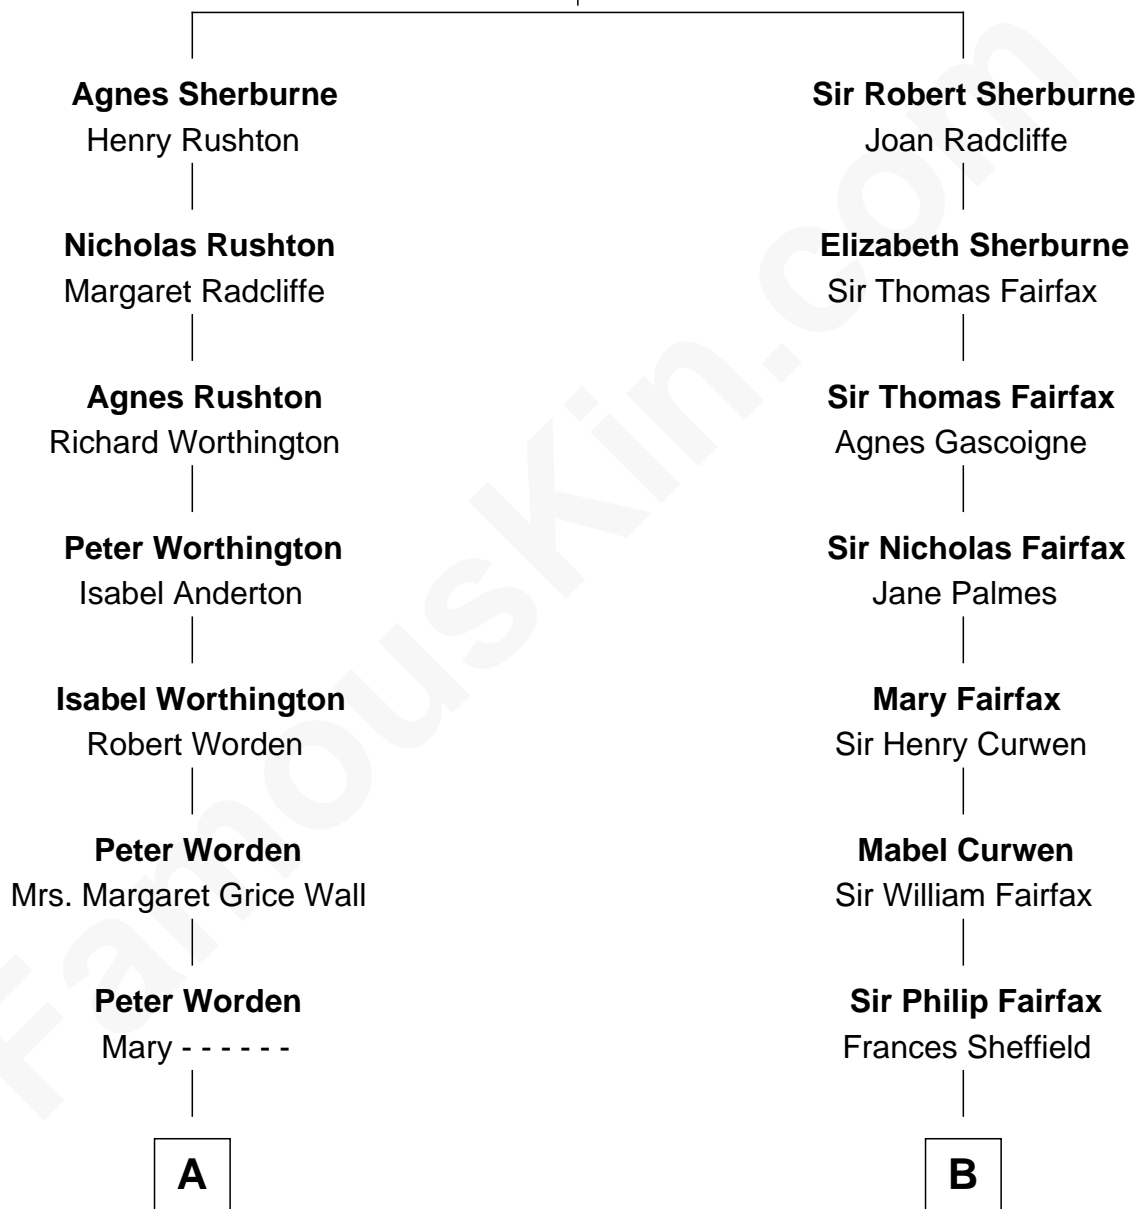

FamousKin.com

Relationship Chart of Eugene Foss

45th Governor of Massachusetts

15th cousin 4 times removed of

Ellen DeGeneres

Comedienne and TV Personality

Richard Sherburne

Alice Hamerton