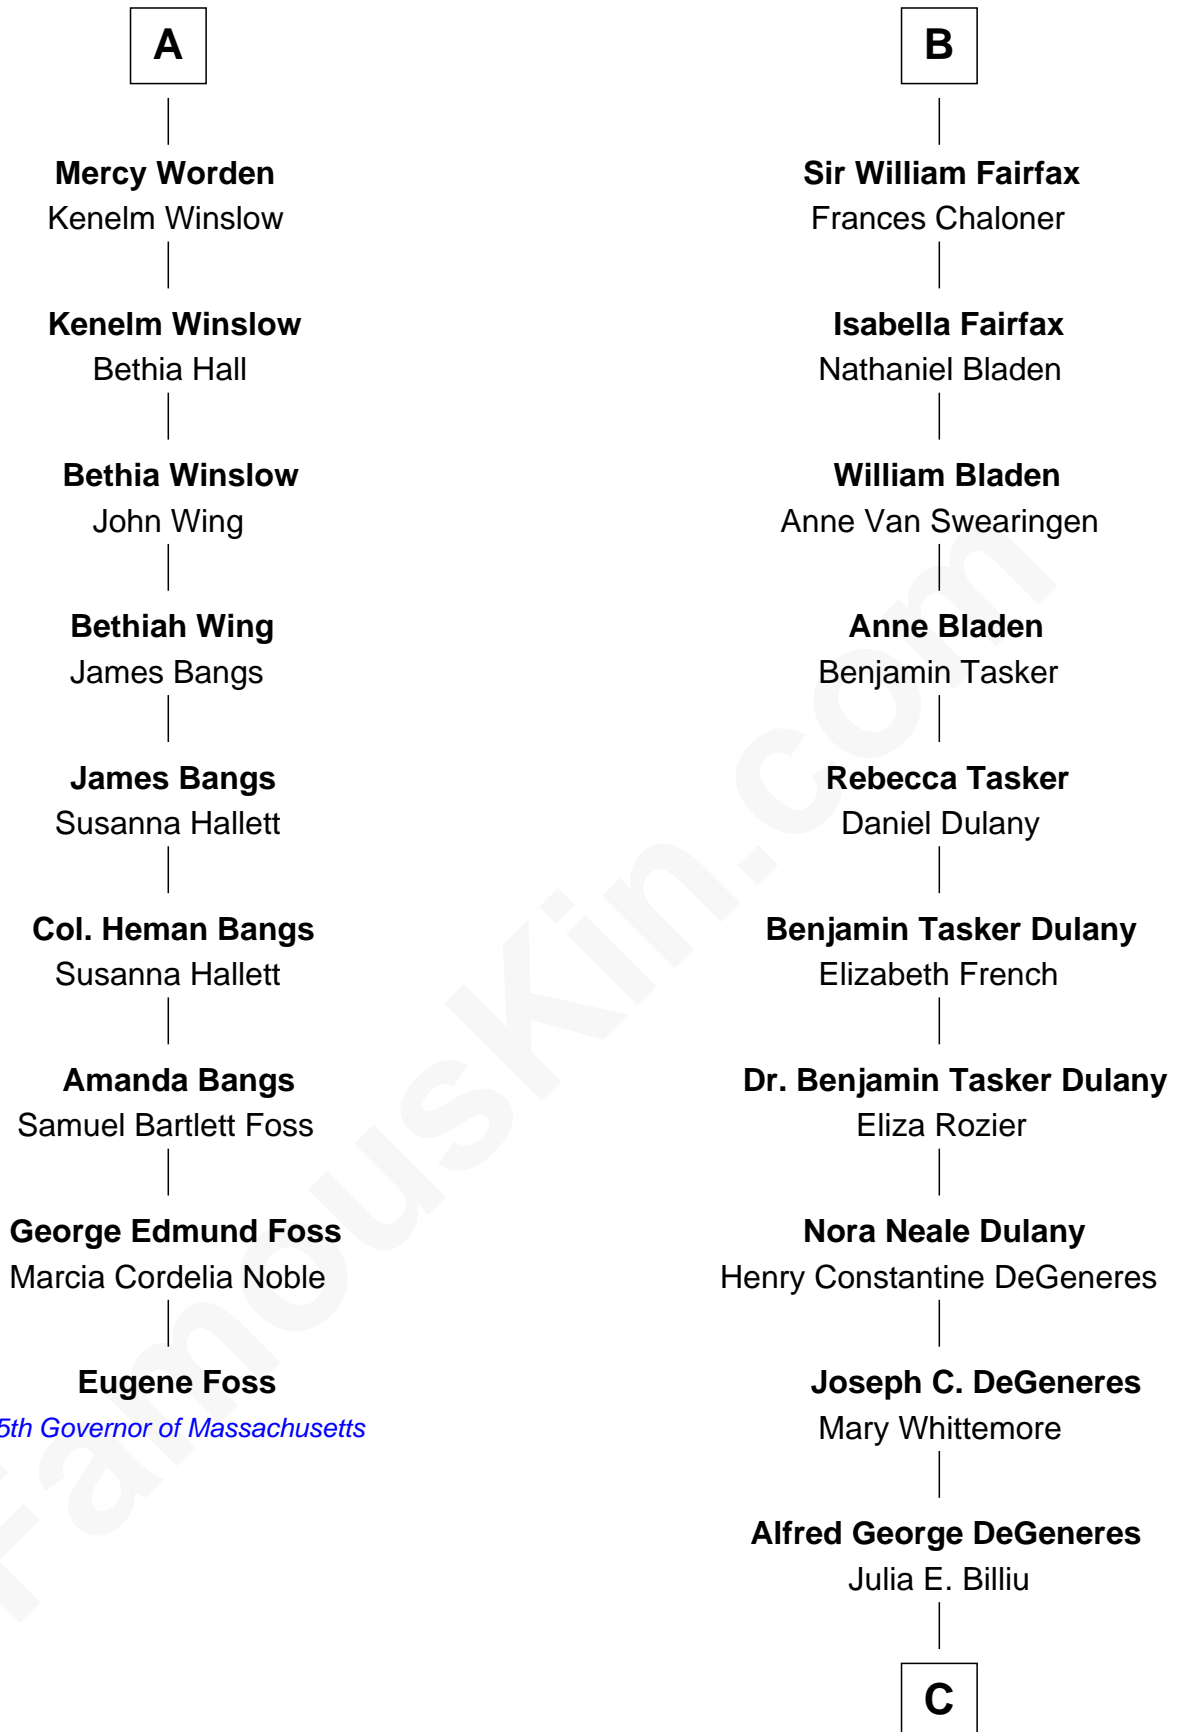

FamousKin.com

Relationship Chart of Eugene Foss

45th Governor of Massachusetts

15th cousin 4 times removed of

Ellen DeGeneres

Comedienne and TV Personality

Richard Sherburne

Alice Hamerton