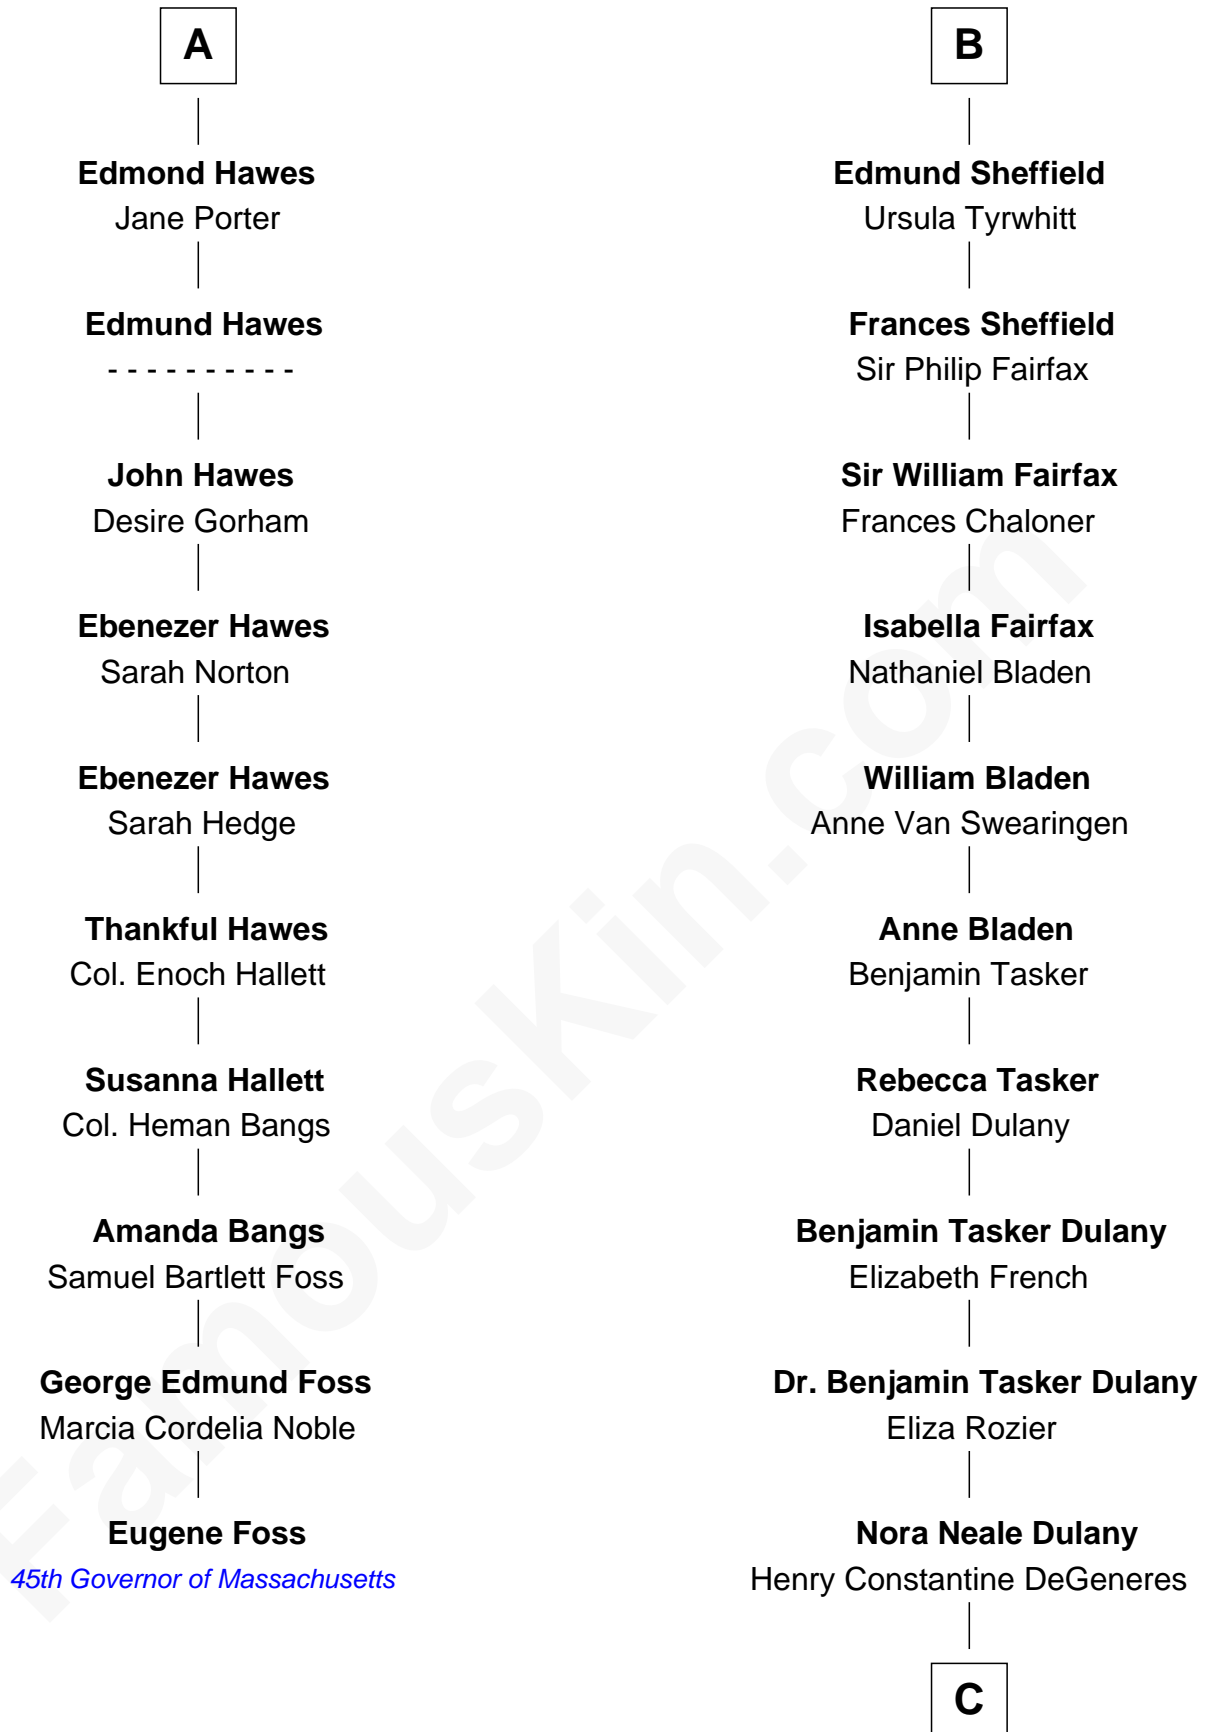

FamousKin.com

Relationship Chart of Eugene Foss

45th Governor of Massachusetts

16th cousin 5 times removed of

Ellen DeGeneres

Comedienne and TV Personality

Sir John Howard

Alice de Bois

C

Joseph C. DeGeneres

Mary Whittemore

Alfred George DeGeneres

Julia E. Billiu

Elliot Everett DeGeneres

Ruth Elodie Martin

Elliot Everett DeGeneres