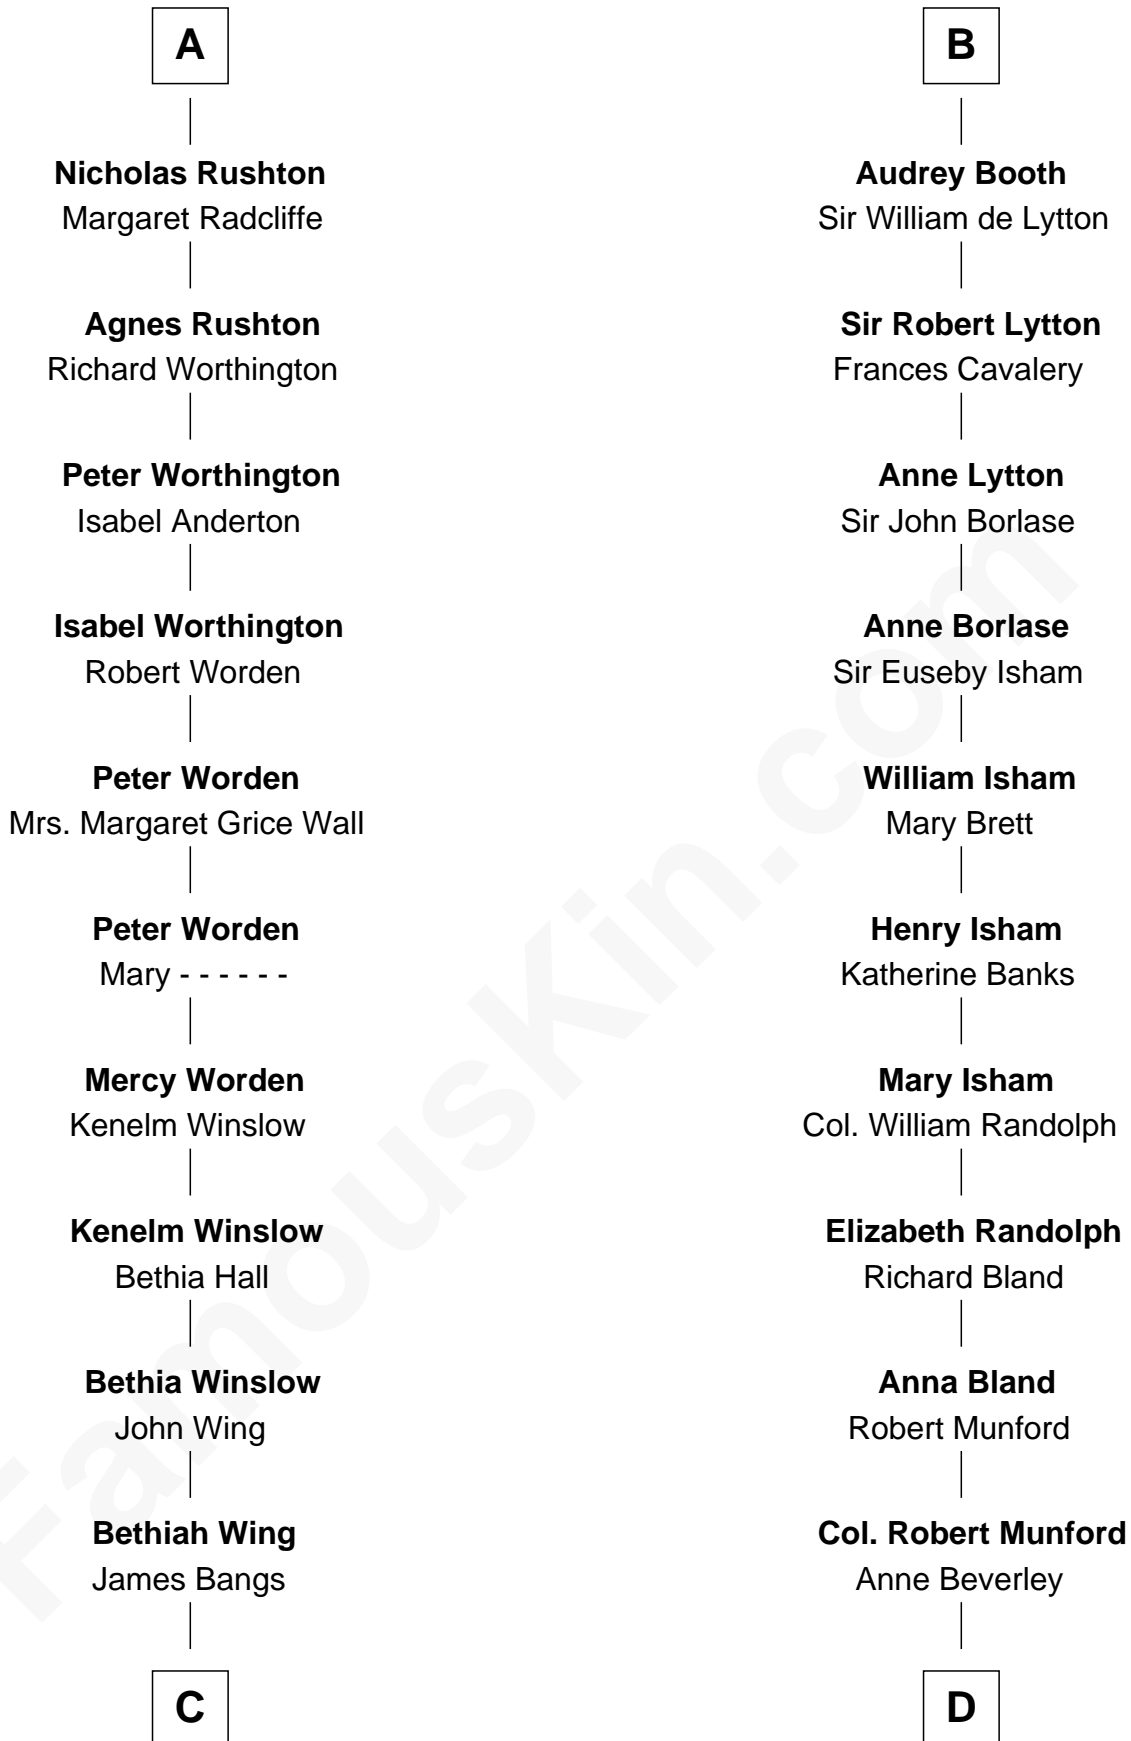

FamousKin.com

Relationship Chart of Eugene Foss

45th Governor of Massachusetts

21st cousin of

Upton Sinclair

Pulitzer Prize Winning Novelist

Sir William de Ros

Eustache Fitz Ralph