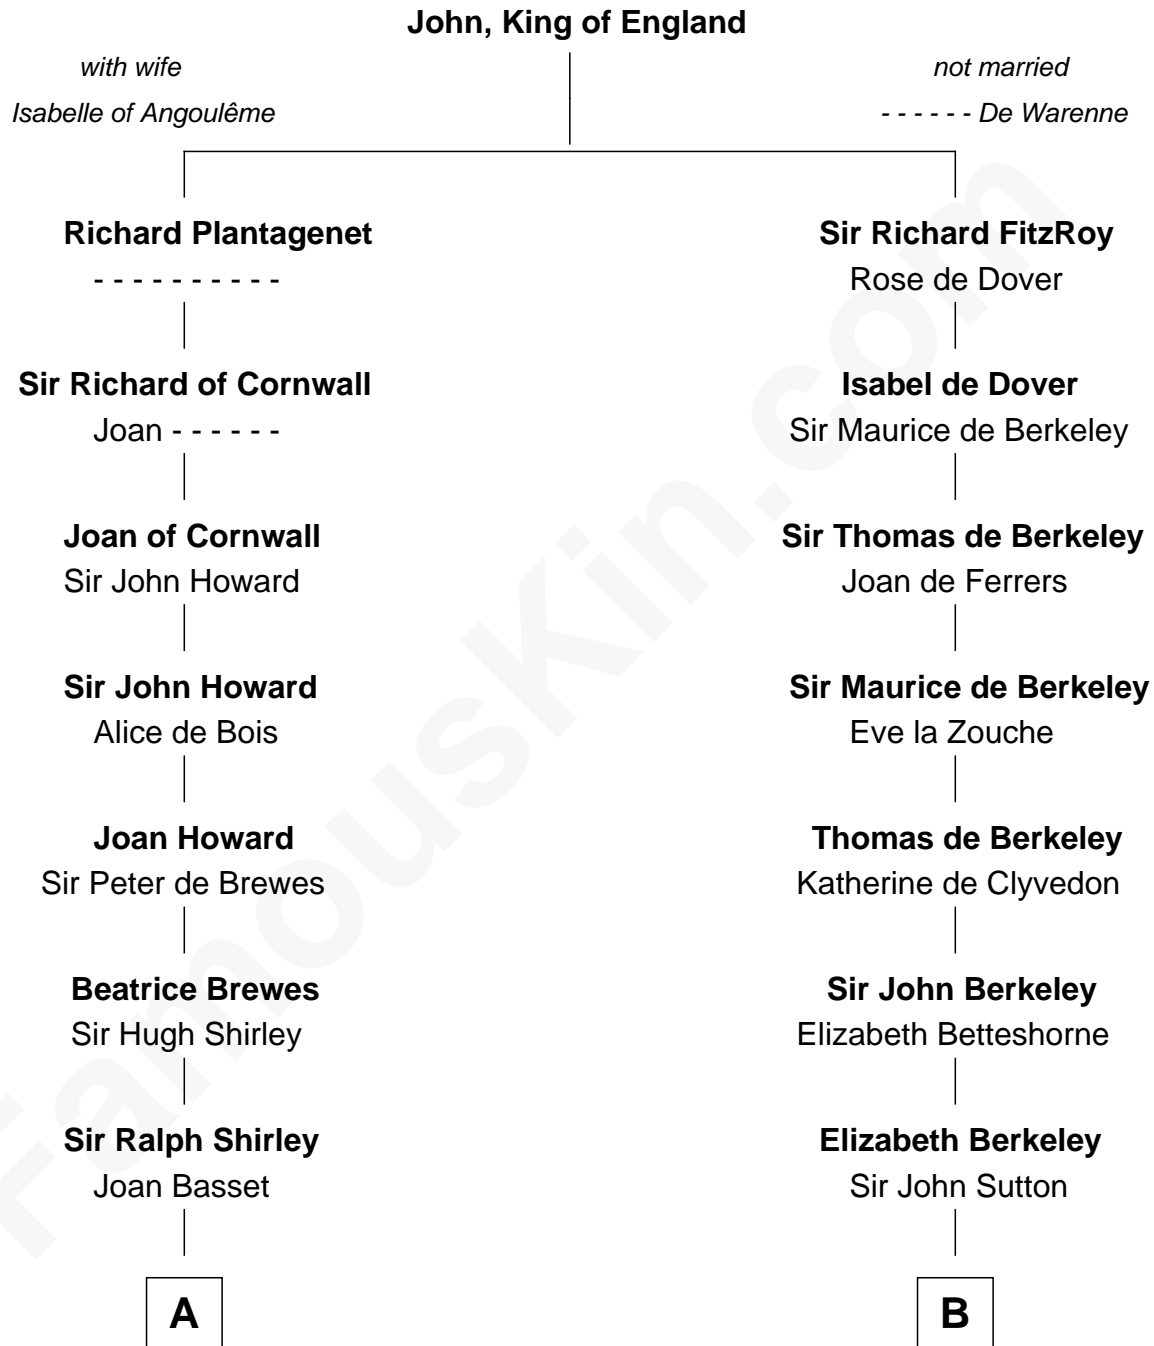

FamousKin.com

Relationship Chart of Eugene Foss

45th Governor of Massachusetts

19th cousin 1 time removed of

Marjorie Post

Founder of General Foods

C

Susanna Hallett
Col. Heman Bangs

Amanda Bangs
Samuel Bartlett Foss

George Edmund Foss
Marcia Cordelia Noble

Eugene Foss
45th Governor of Massachusetts

D

Caroline Cushman Lathrop
Charles Rollin Post

Charles William Post
Elle Letitia Merriweather