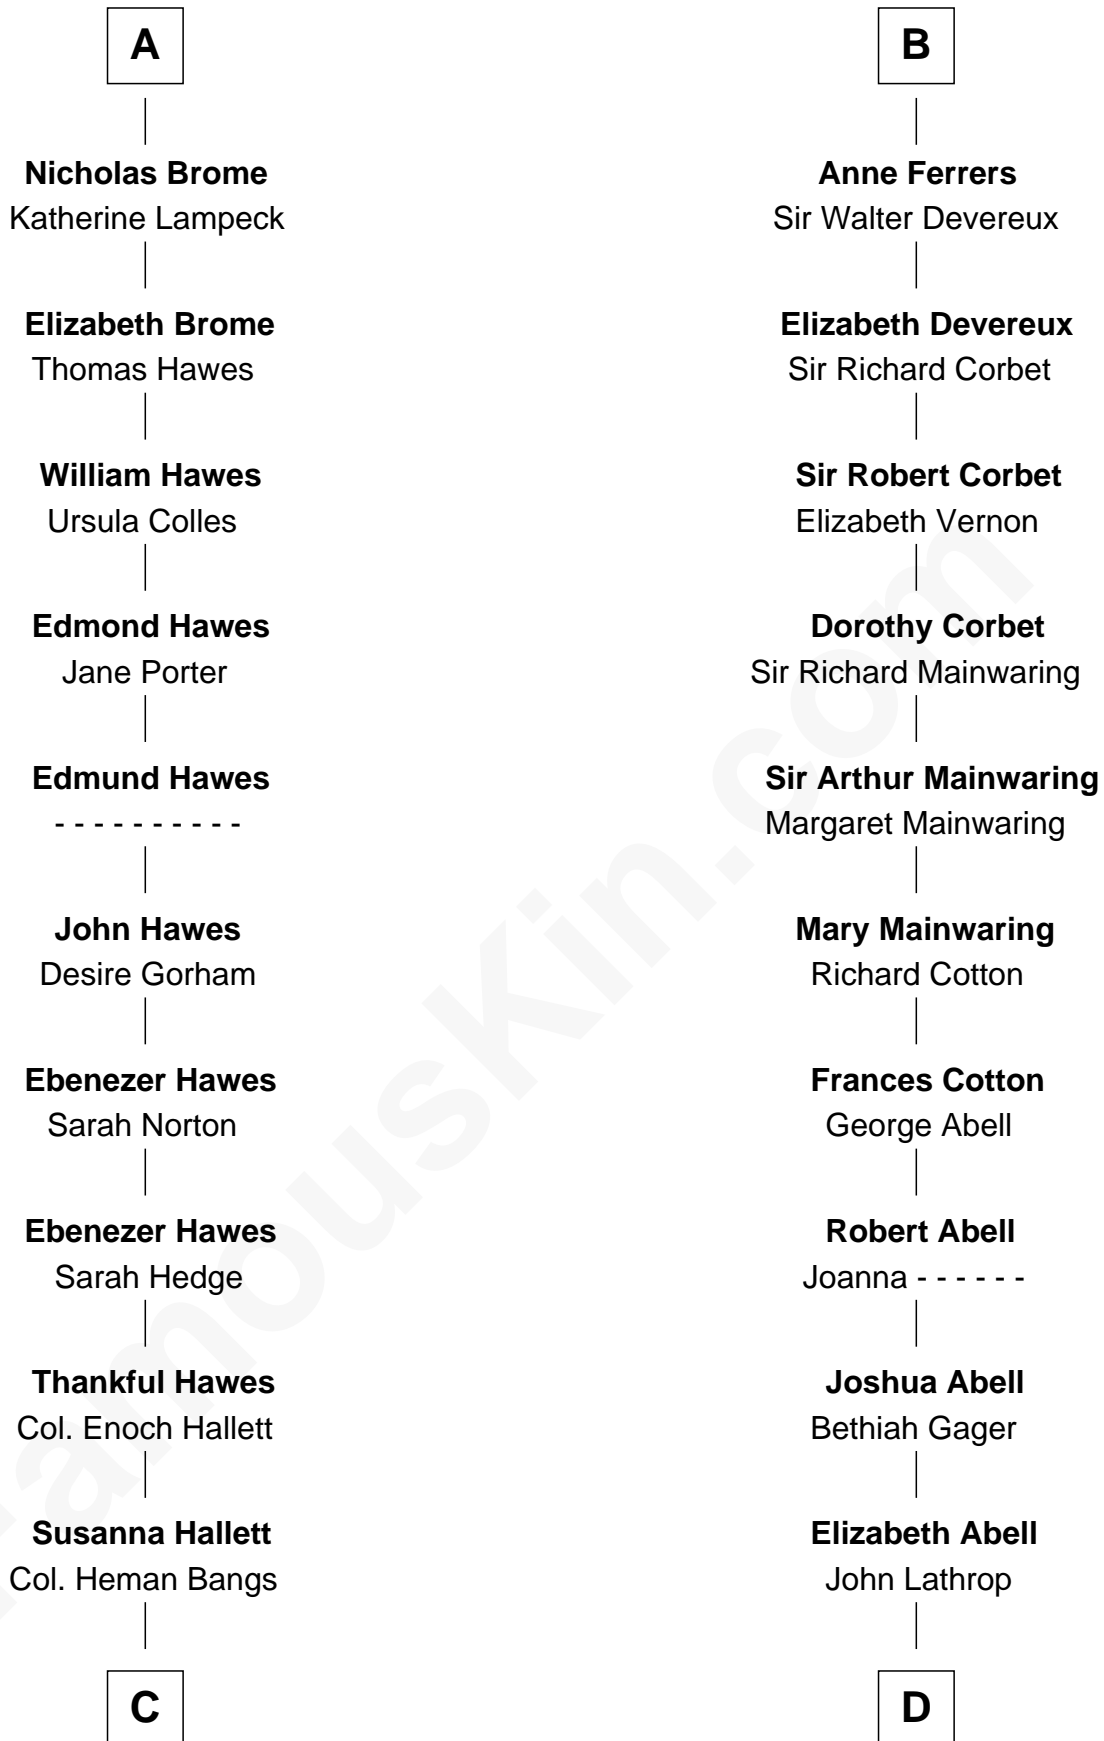

## Relationship Chart of Eugene Foss

45th Governor of Massachusetts

19th cousin 2 times removed of

**Marjorie Post**

Founder of General Foods

**C**

**Amanda Bangs**  
Samuel Bartlett Foss

**George Edmund Foss**  
Marcia Cordelia Noble

**Eugene Foss**  
*45th Governor of Massachusetts*

**D**

**Azel Lathrop**  
Elizabeth Hyde

**Erastus Lathrop**  
Sarah Bailey

**Caroline Cushman Lathrop**  
Charles Rollin Post

**Charles William Post**  
Elle Letitia Merriweather