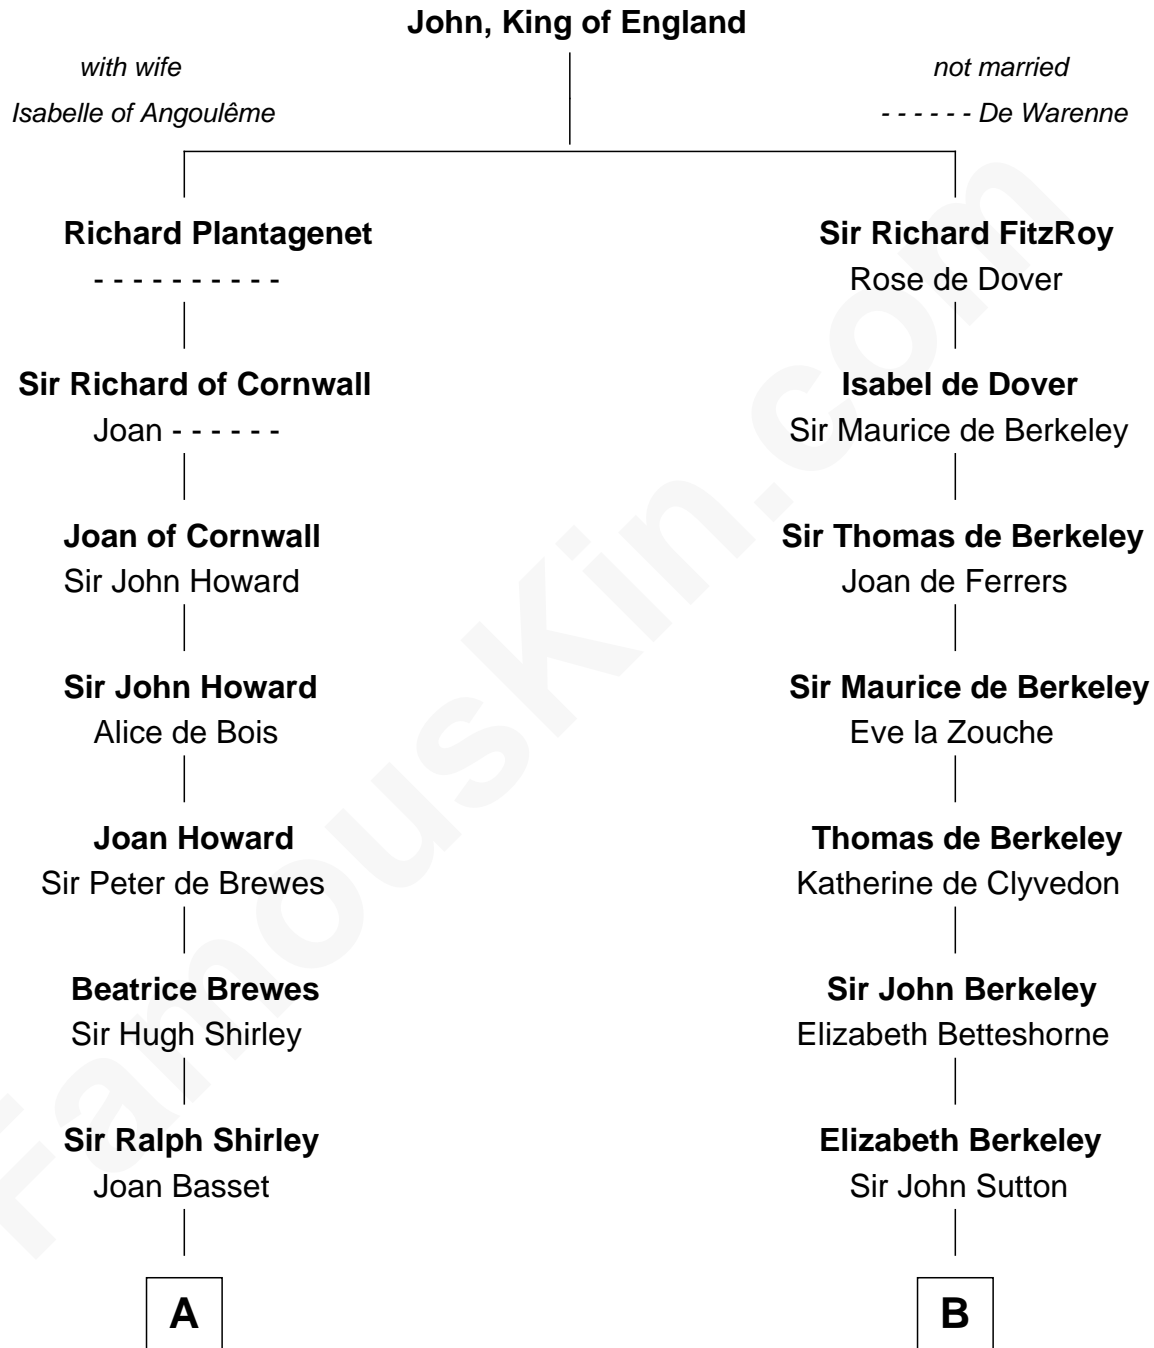

FamousKin.com

Relationship Chart of Eugene Foss

45th Governor of Massachusetts

18th cousin 2 times removed of

C. W. Post

Founder of Post Cereals

C

Susanna Hallett
Col. Heman Bangs

Amanda Bangs
Samuel Bartlett Foss

George Edmund Foss
Marcia Cordelia Noble

Eugene Foss
45th Governor of Massachusetts

D

Caroline Cushman Lathrop
Charles Rollin Post

C. W. Post
Founder of Post Cereals

FamousKin.com