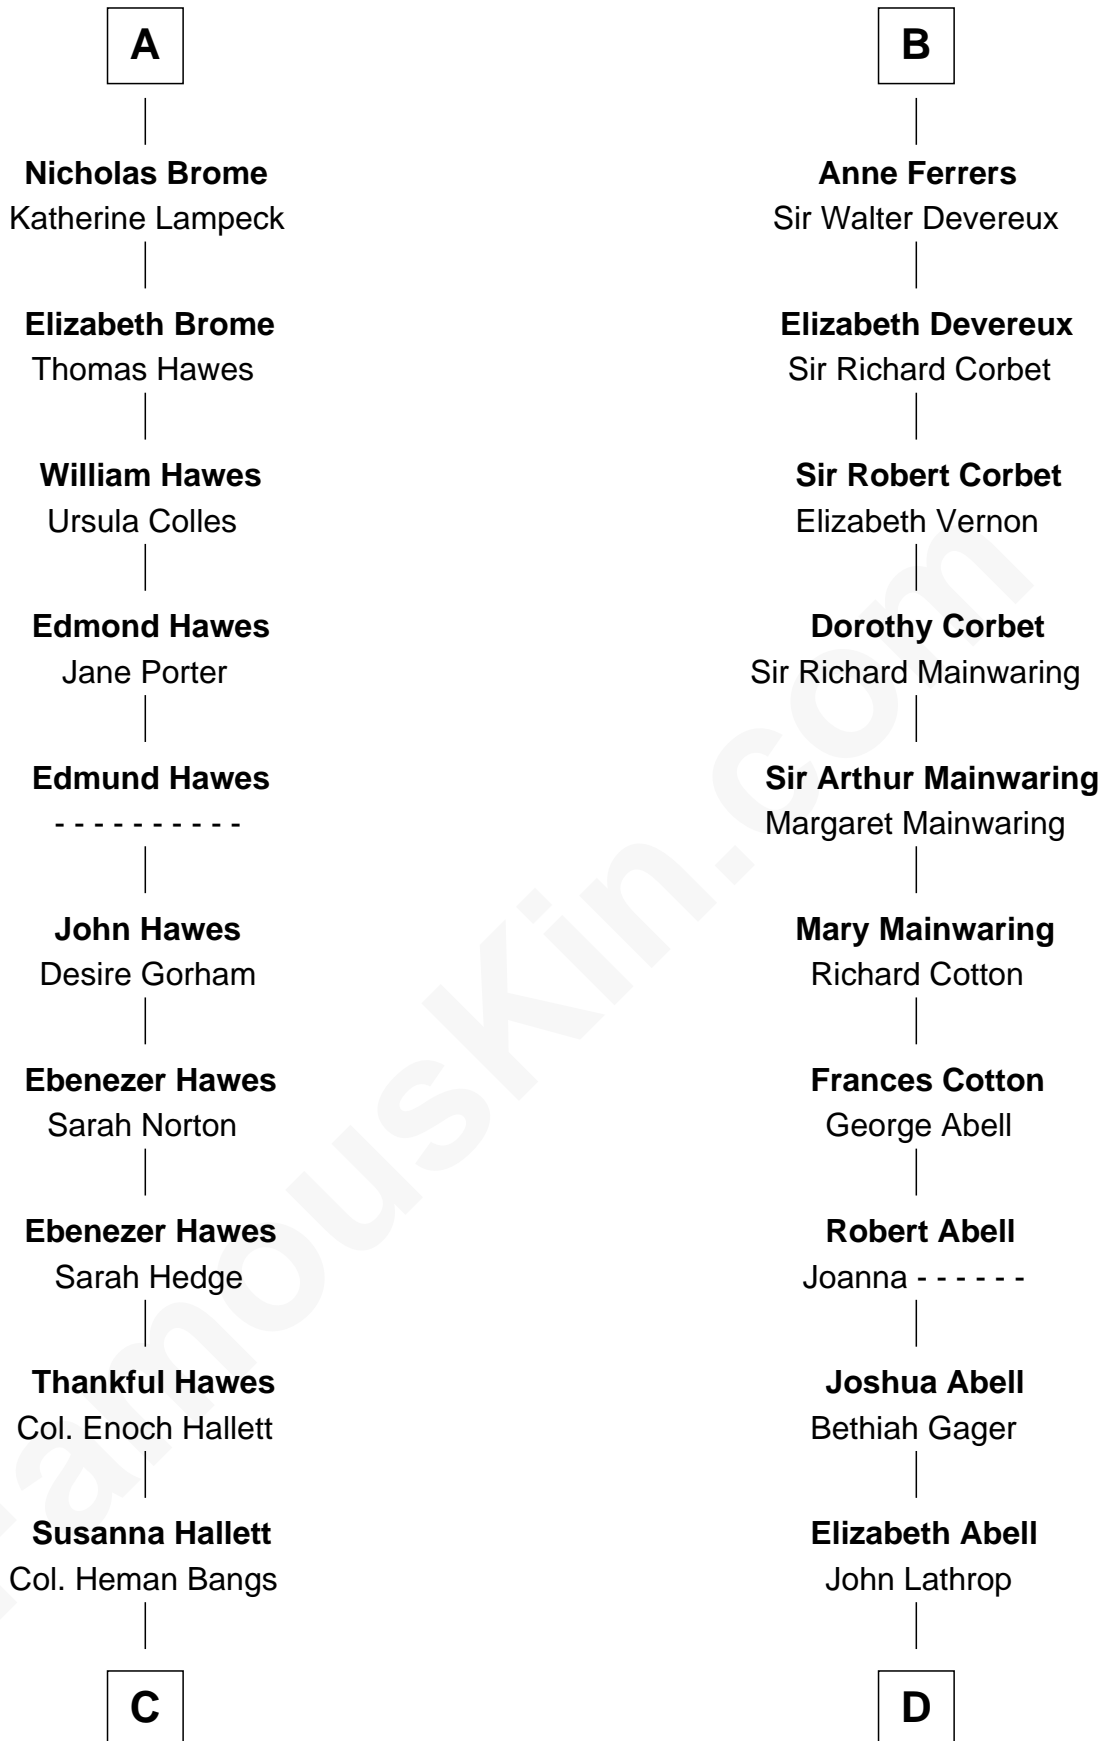

FamousKin.com

Relationship Chart of Eugene Foss

45th Governor of Massachusetts

19th cousin 1 time removed of

C. W. Post

Founder of Post Cereals

Sir James de Audley

Ela Longespee

Margaret Despencer

Sir Edmund Ferrers

Ellen Roche

Sir William Ferrers

Elizabeth Belknap

B

C

Amanda Bangs
Samuel Bartlett Foss

George Edmund Foss
Marcia Cordelia Noble

Eugene Foss
45th Governor of Massachusetts

D

Azel Lathrop
Elizabeth Hyde

Erastus Lathrop
Sarah Bailey

Caroline Cushman Lathrop
Charles Rollin Post

C. W. Post
Founder of Post Cereals