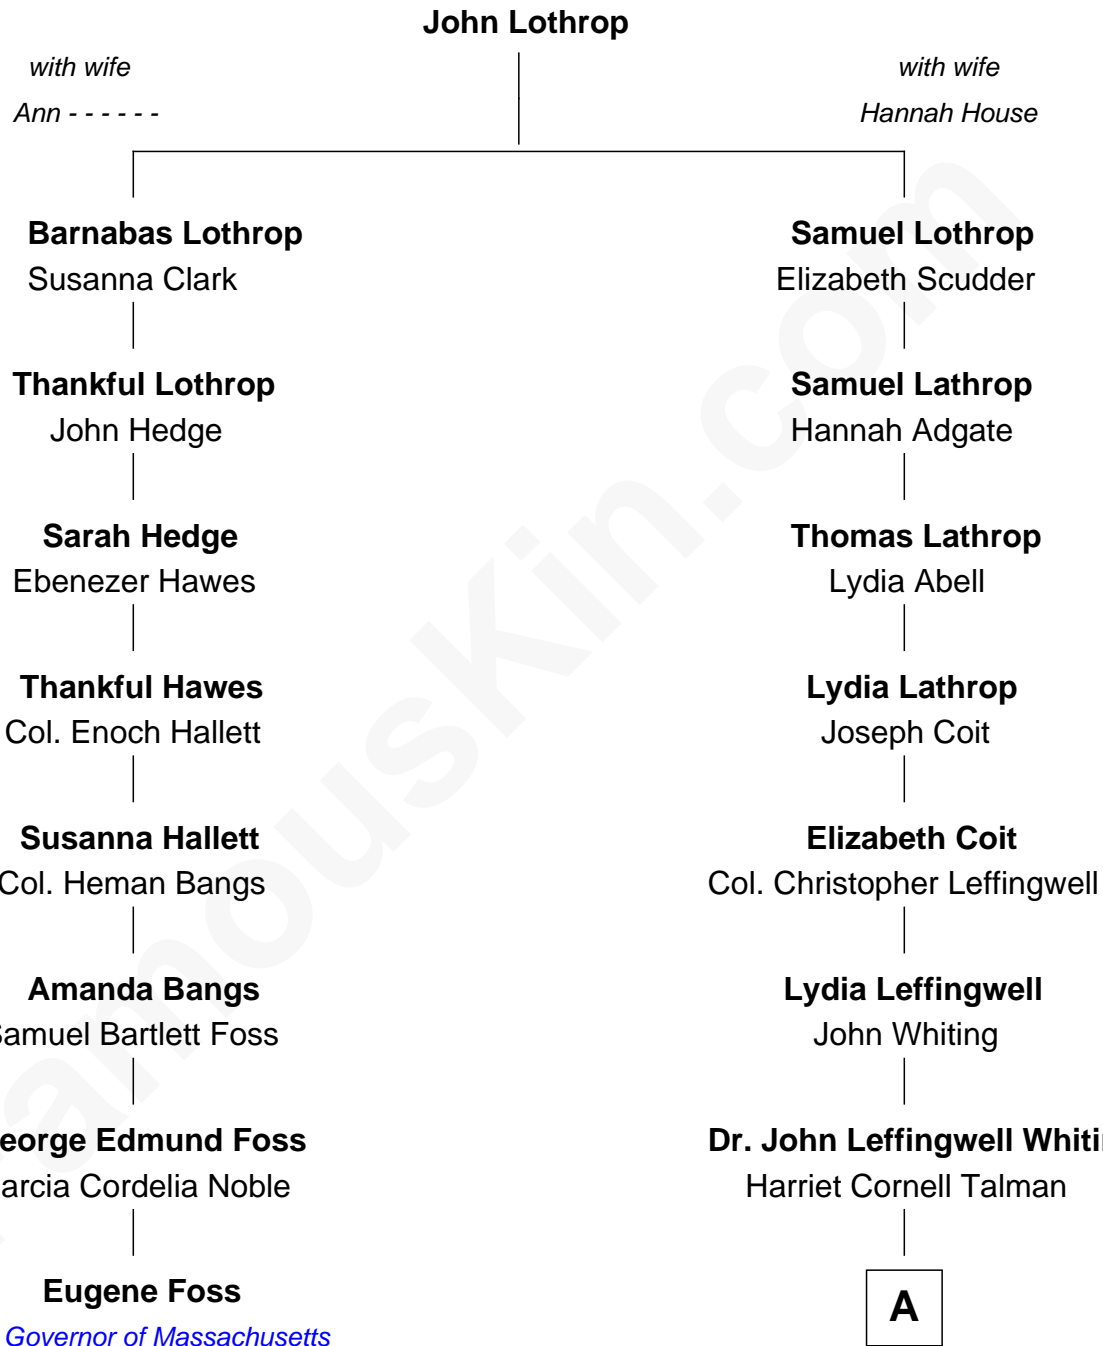

FamousKin.com

Relationship Chart of Eugene Foss

45th Governor of Massachusetts

7th cousin 4 times removed of

Adlai Stevenson III

U.S. Senator from Illinois

A

|
John Talman Whiting

Mary Sophia Hill

|
Mary DeGama Whiting

William Borden

|
John Borden

Ellen Wallace Waller

|
Ellen Borden

Adlai Ewing Stevenson

|
Adlai Stevenson III