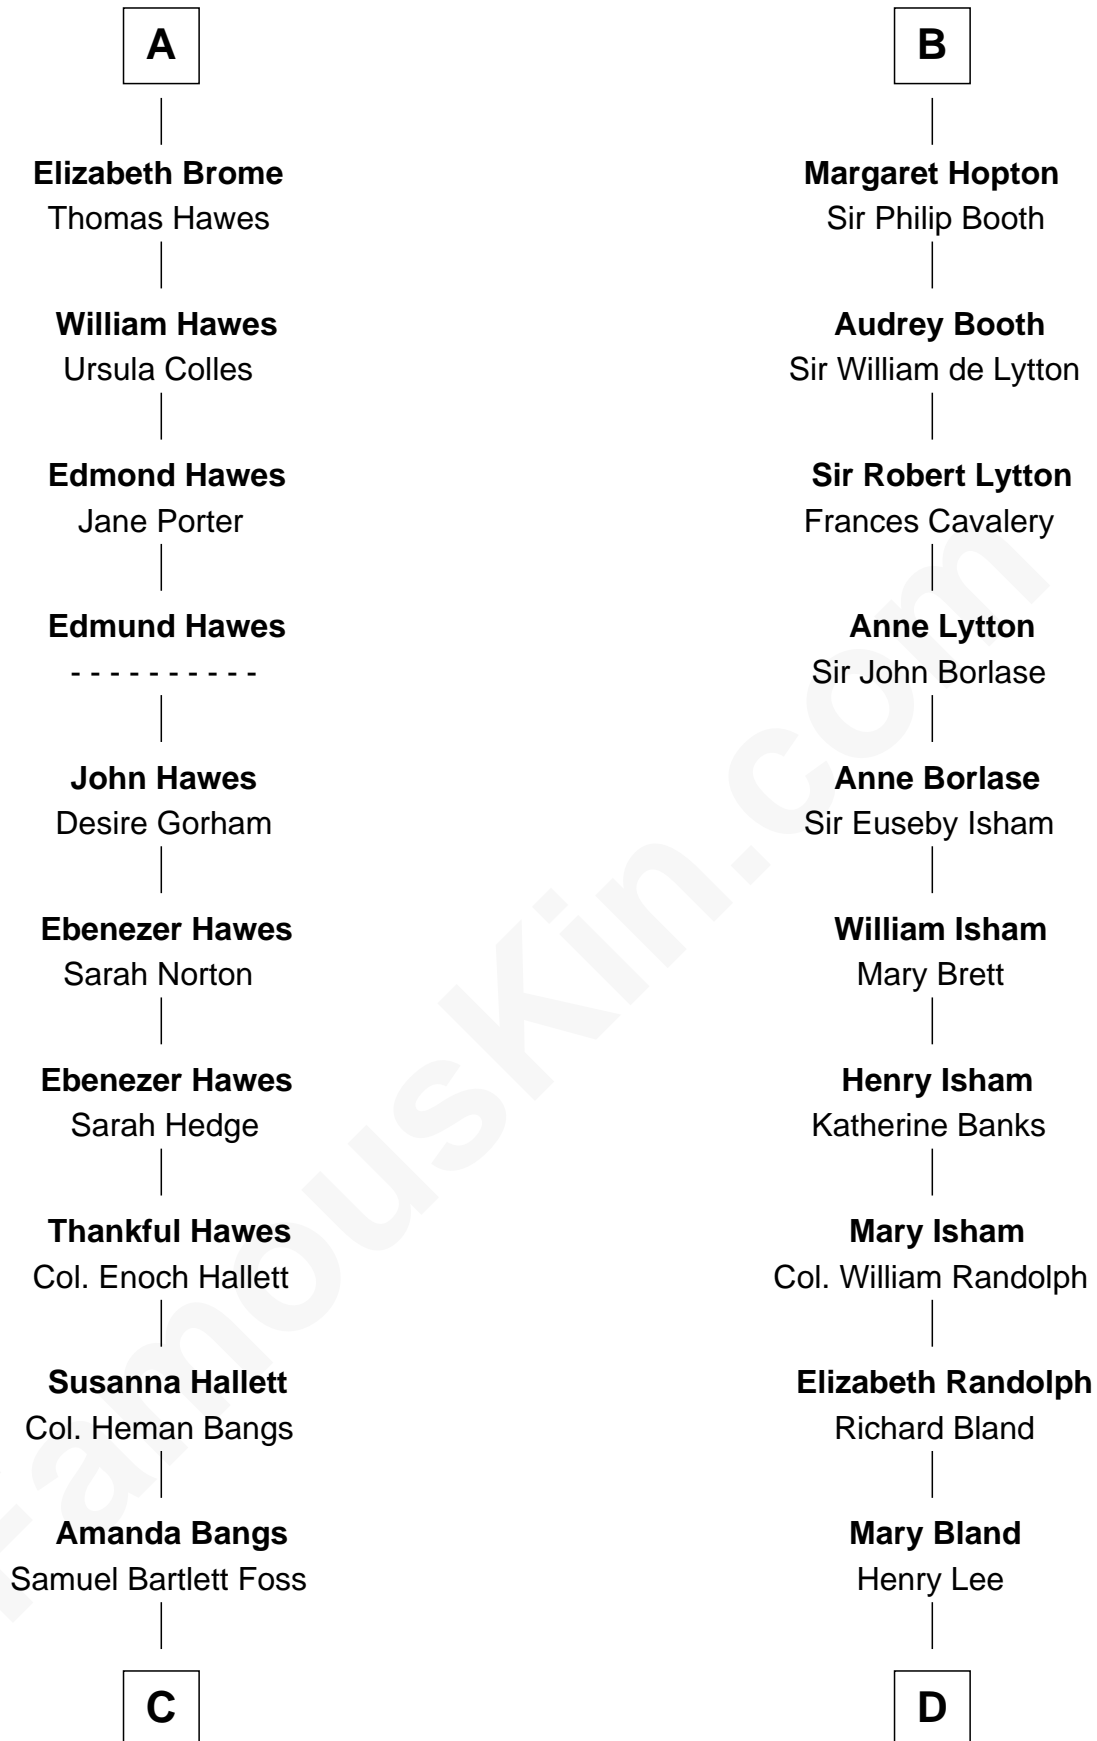

FamousKin.com

Relationship Chart of

Eugene Foss

45th Governor of Massachusetts

18th cousin of

Henry Lee III

9th Governor of Virginia

Sir Robert de Ros

Isabel de Aubeney

C

George Edmund Foss
Marcia Cordelia Noble

Eugene Foss
45th Governor of Massachusetts

D

Col. Henry Lee
Lucy Grymes

Henry Lee III
Light-Horse Harry

FamousKin.com