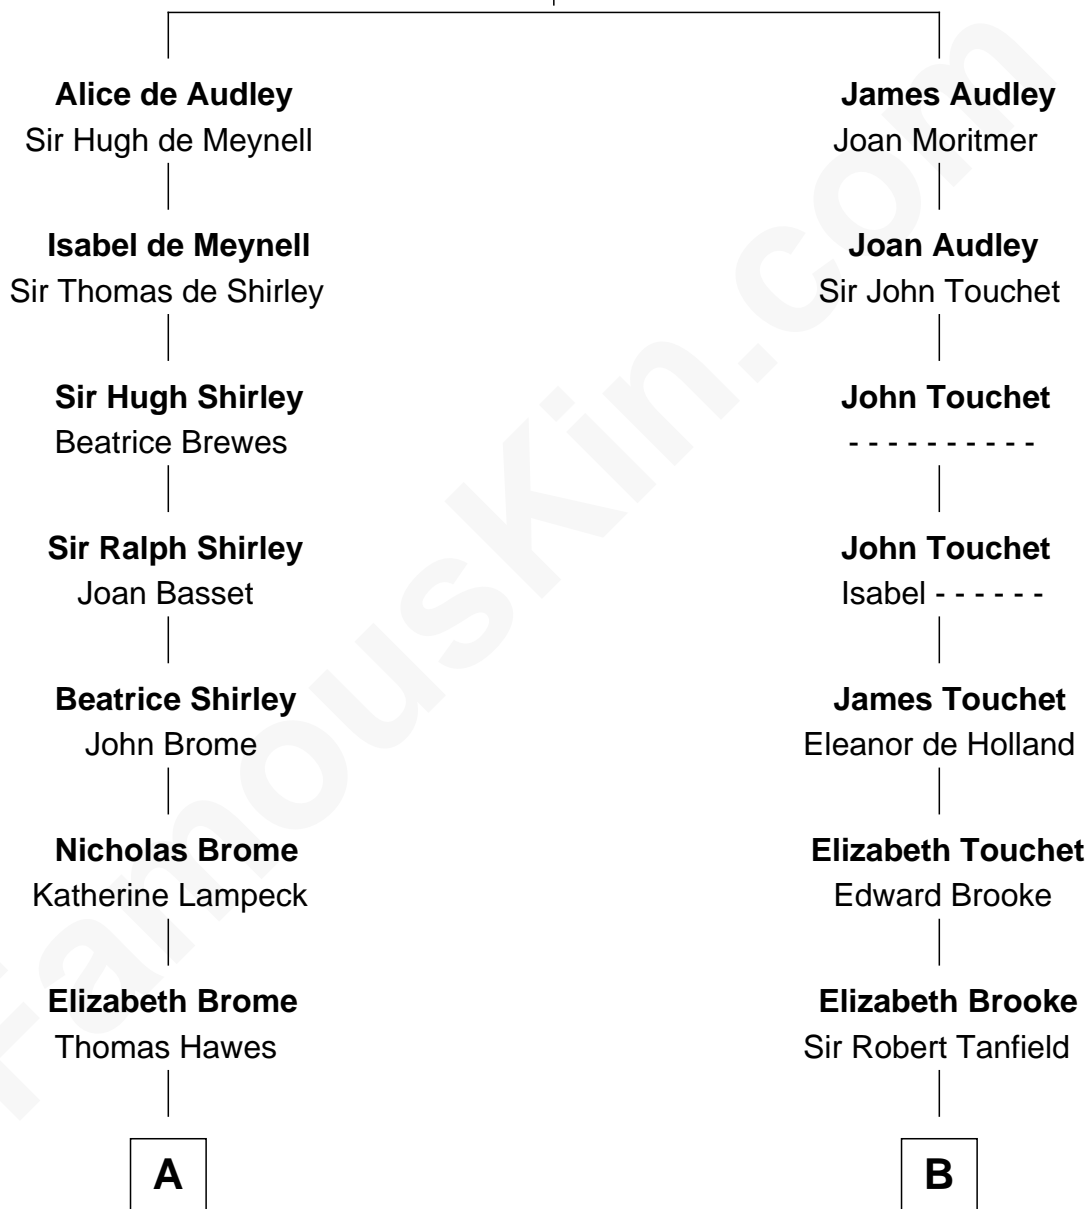

FamousKin.com

Relationship Chart of Eugene Foss

45th Governor of Massachusetts

17th cousin 1 time removed of

Henry Lee III

9th Governor of Virginia

Sir Nicholas Audley

Joan Martin

C

Col. Henry Lee

Lucy Grymes

Henry Lee III

Light-Horse Harry

FamousKin.com