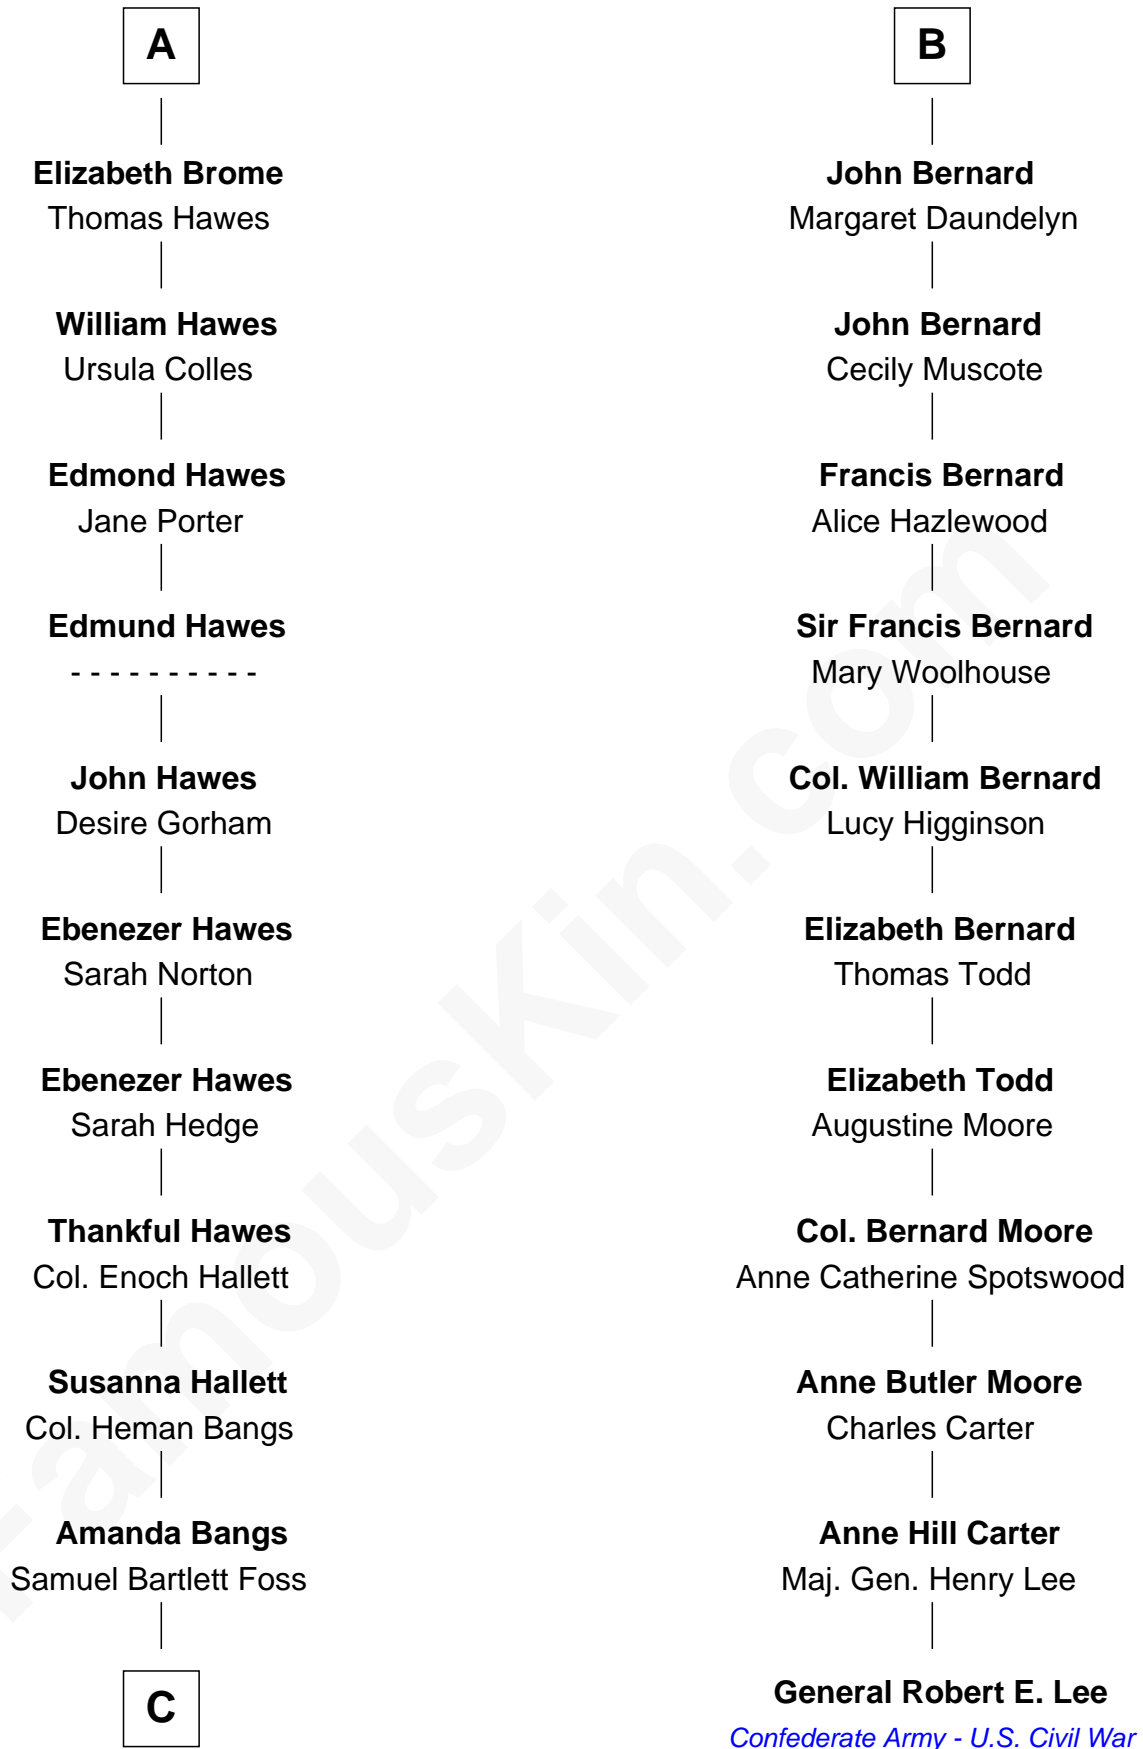

FamousKin.com

Relationship Chart of Eugene Foss

45th Governor of Massachusetts

17th cousin 1 time removed of

General Robert E. Lee

Confederate Army - U.S. Civil War

Sir Robert de Ros

Isabel de Aubeney

C

George Edmund Foss

Marcia Cordelia Noble

Eugene Foss

45th Governor of Massachusetts

FamousKin.com