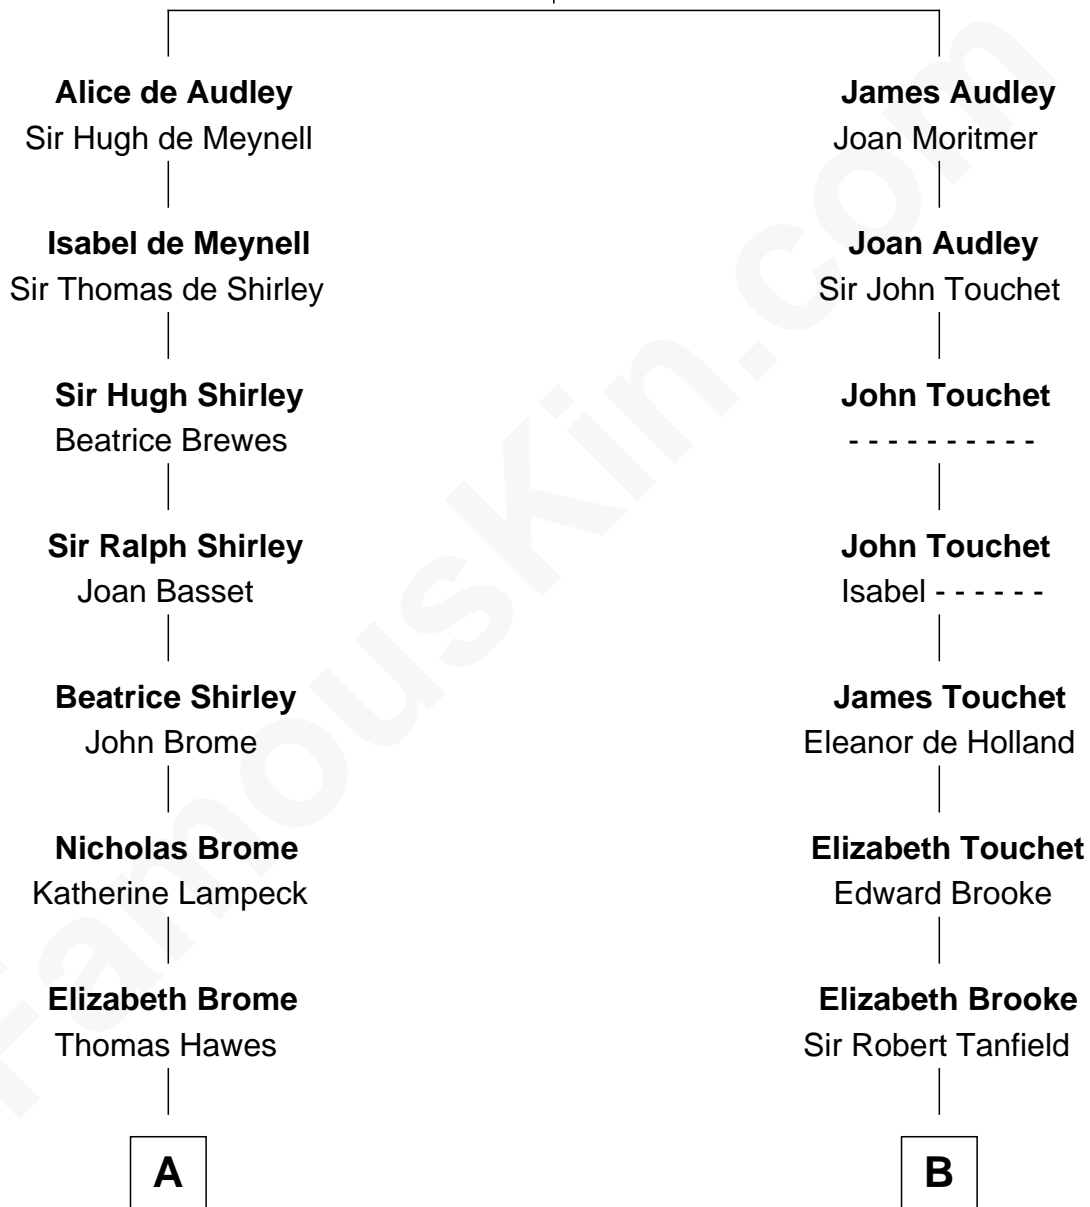

FamousKin.com

Relationship Chart of Eugene Foss

45th Governor of Massachusetts

17th cousin 2 times removed of

General Robert E. Lee

Confederate Army - U.S. Civil War

Sir Nicholas Audley

Joan Martin

C

Col. Henry Lee

Lucy Grymes

Maj. Gen. Henry Lee

Anne Hill Carter

General Robert E. Lee

Confederate Army - U.S. Civil War

FamousKin.com