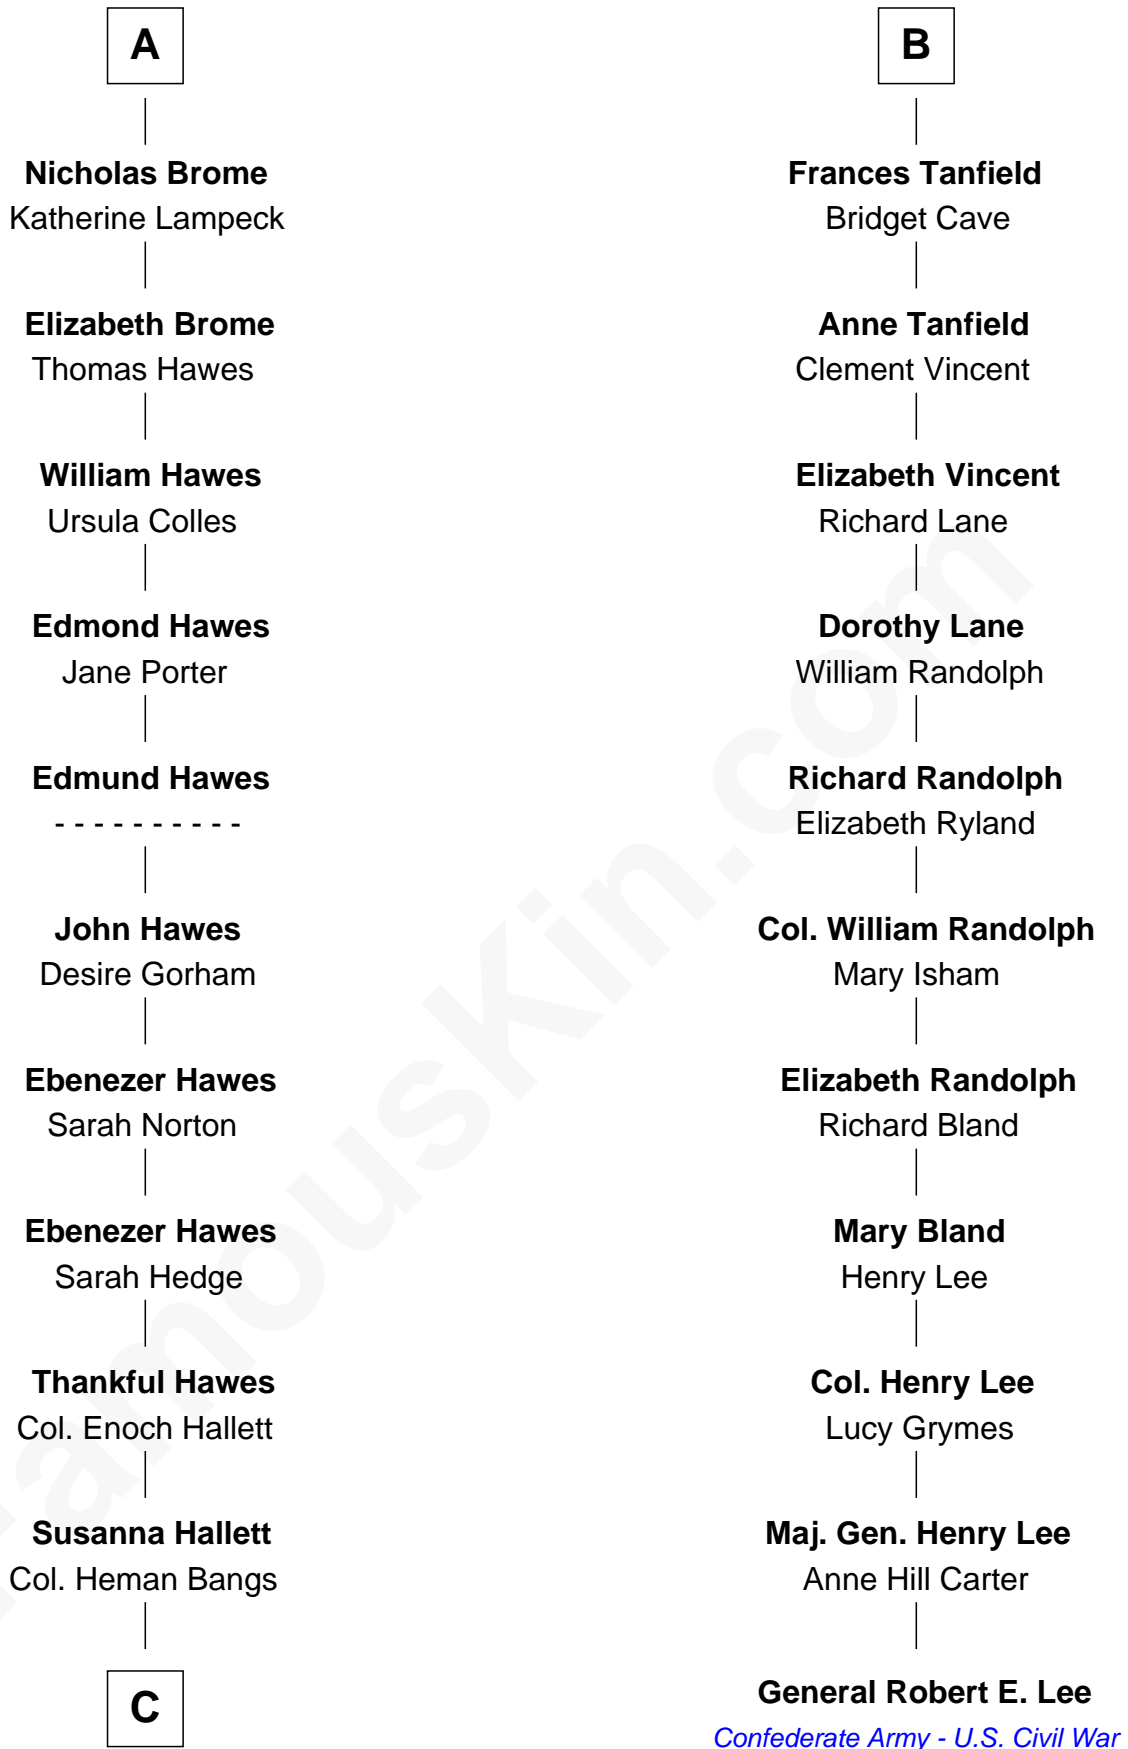

FamousKin.com

Relationship Chart of Eugene Foss

45th Governor of Massachusetts

17th cousin 2 times removed of

General Robert E. Lee

Confederate Army - U.S. Civil War

C

Amanda Bangs
Samuel Bartlett Foss

George Edmund Foss
Marcia Cordelia Noble

Eugene Foss
45th Governor of Massachusetts

FamousKin.com