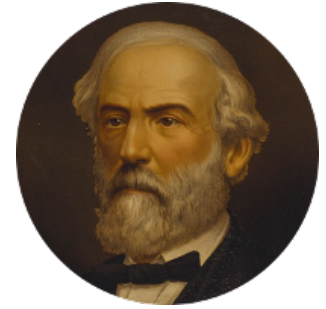

FamousKin.com

Relationship Chart of Eugene Foss

45th Governor of Massachusetts

17th cousin 2 times removed of

General Robert E. Lee

Confederate Army - U.S. Civil War

C

Amanda Bangs
Samuel Bartlett Foss

George Edmund Foss
Marcia Cordelia Noble

Eugene Foss
45th Governor of Massachusetts

FamousKin.com