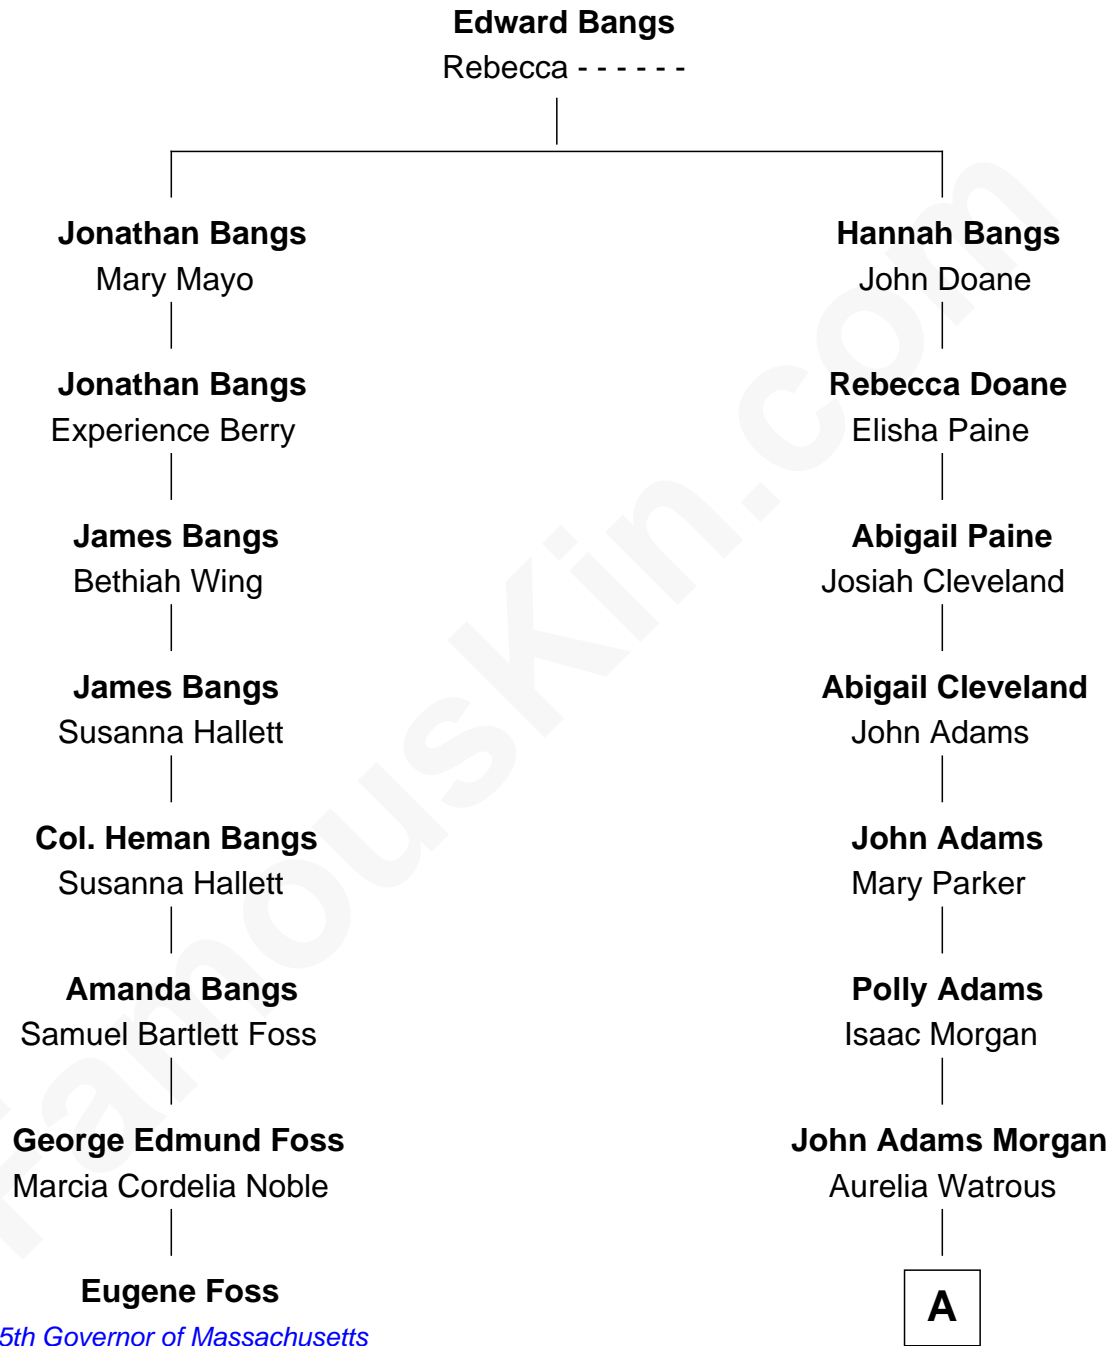

# FamousKin.com

## Relationship Chart of Eugene Foss

45th Governor of Massachusetts

7th cousin 5 times removed of

**Linda Hamilton**

TV and Movie Actress

**A**

**Eliza Morgan**  
John M. Grimes

**Aurelia Morgan Grimes**  
Stephen P. Holt

**Taylor Holt**  
Frances Kyle

**Dr. Richard Huckstep Holt**  
Mildred Alberta Derby

**Barbara Kyle Holt**  
Dr. Carroll Stanford Hamilton

**Linda Hamilton**  
*TV and Movie Actress*