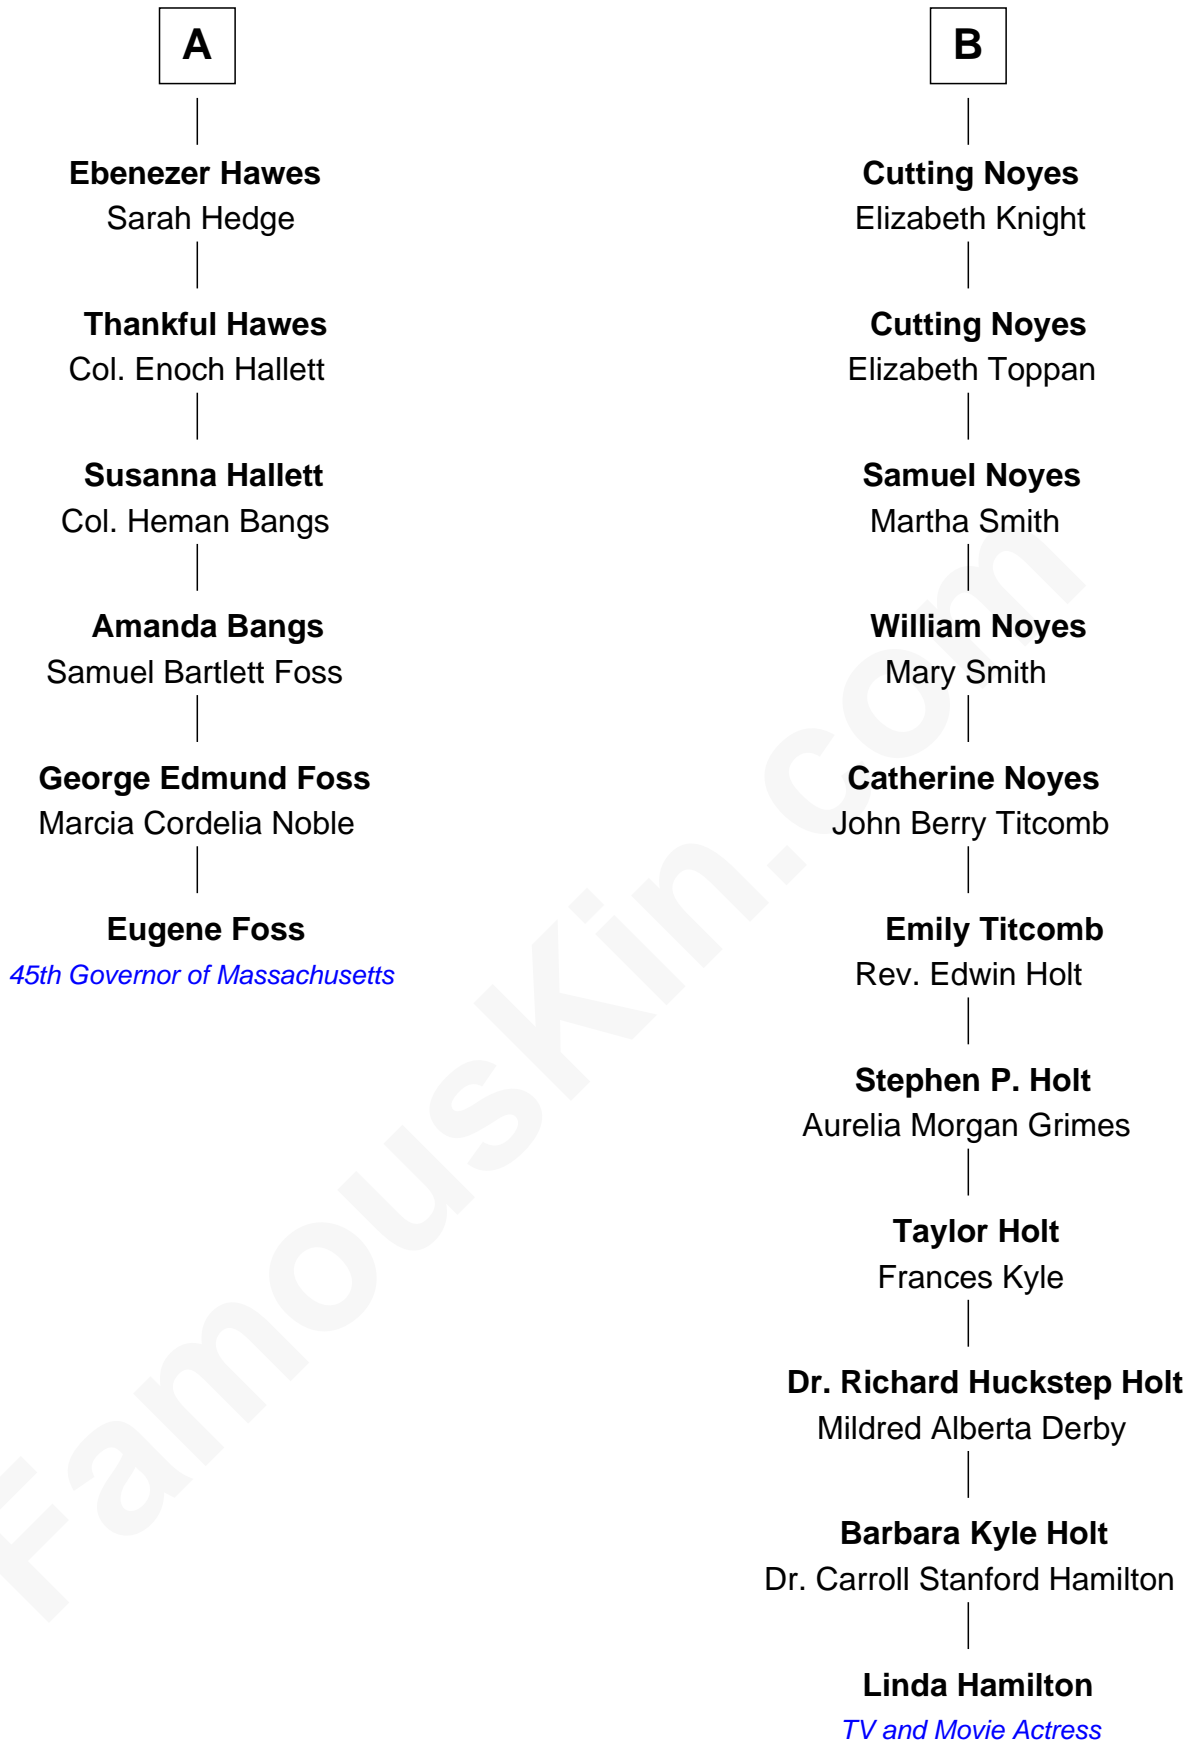

FamousKin.com

Relationship Chart of Eugene Foss

45th Governor of Massachusetts

12th cousin 5 times removed of

Linda Hamilton

TV and Movie Actress

Linda Hamilton photo by [Matthew Simoneau](#) (CC BY 2.0)