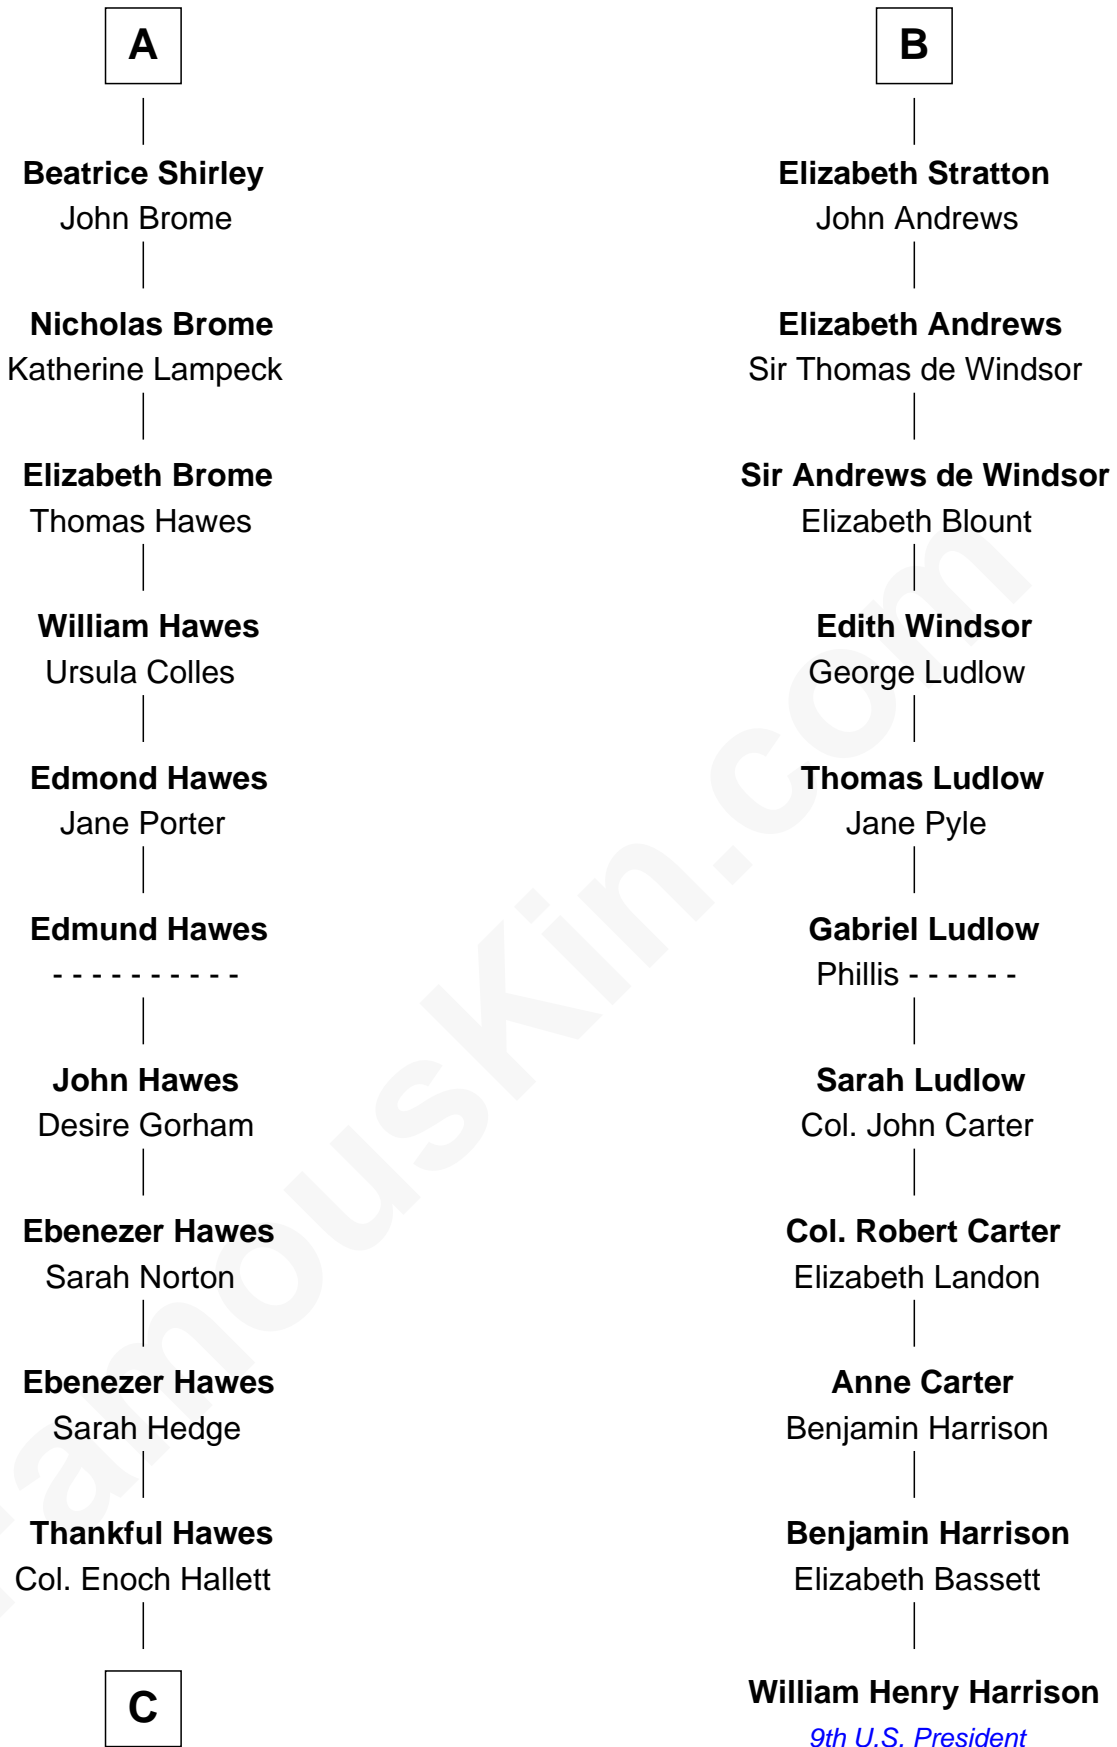

FamousKin.com

Relationship Chart of Eugene Foss

45th Governor of Massachusetts

17th cousin 3 times removed of

William Henry Harrison

9th U.S. President

John, King of England

Isabelle of Angoulême

C

—
Susanna Hallett
Col. Heman Bangs

—
Amanda Bangs
Samuel Bartlett Foss

—
George Edmund Foss
Marcia Cordelia Noble

—
Eugene Foss
45th Governor of Massachusetts

FamousKin.com