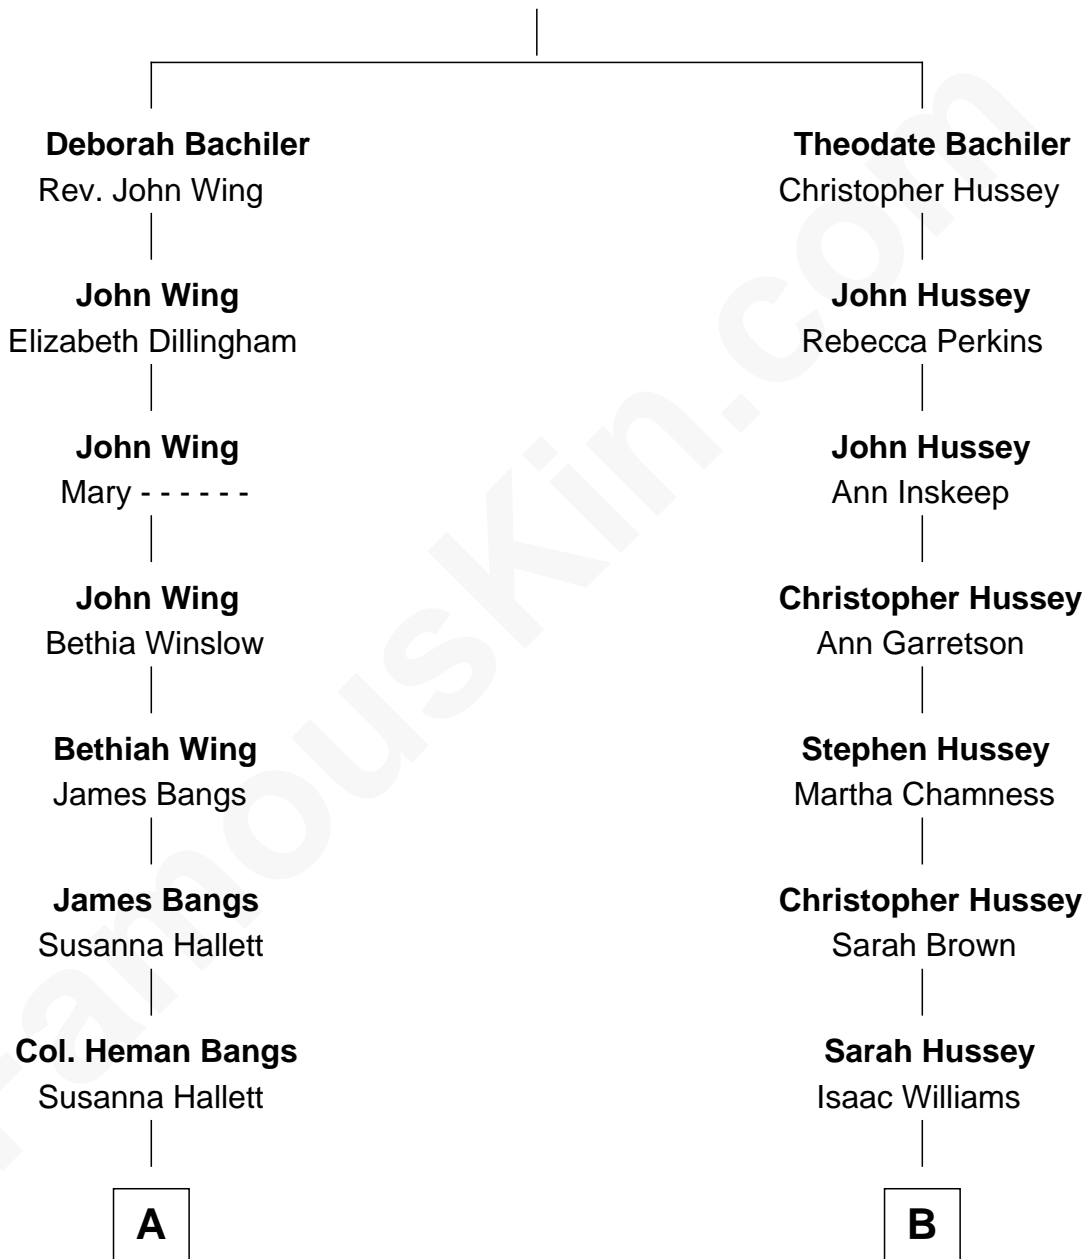

## Relationship Chart of Eugene Foss

45th Governor of Massachusetts

9th cousin 2 times removed of

**James Dean**

Movie Actor

Stephen Bachiler

**A**

**Amanda Bangs**  
Samuel Bartlett Foss

**George Edmund Foss**  
Marcia Cordelia Noble

**Eugene Foss**  
*45th Governor of Massachusetts*

**B**

**Betty Williams**  
David Smithson

**Adeline Smithson**  
Edward Woollen

**Emma Woollen**  
Charles Desco Dean

**Winton A. Dean**  
Mildred Marie Wilson

**James Dean**  
*Movie Actor*

FamousKin.com