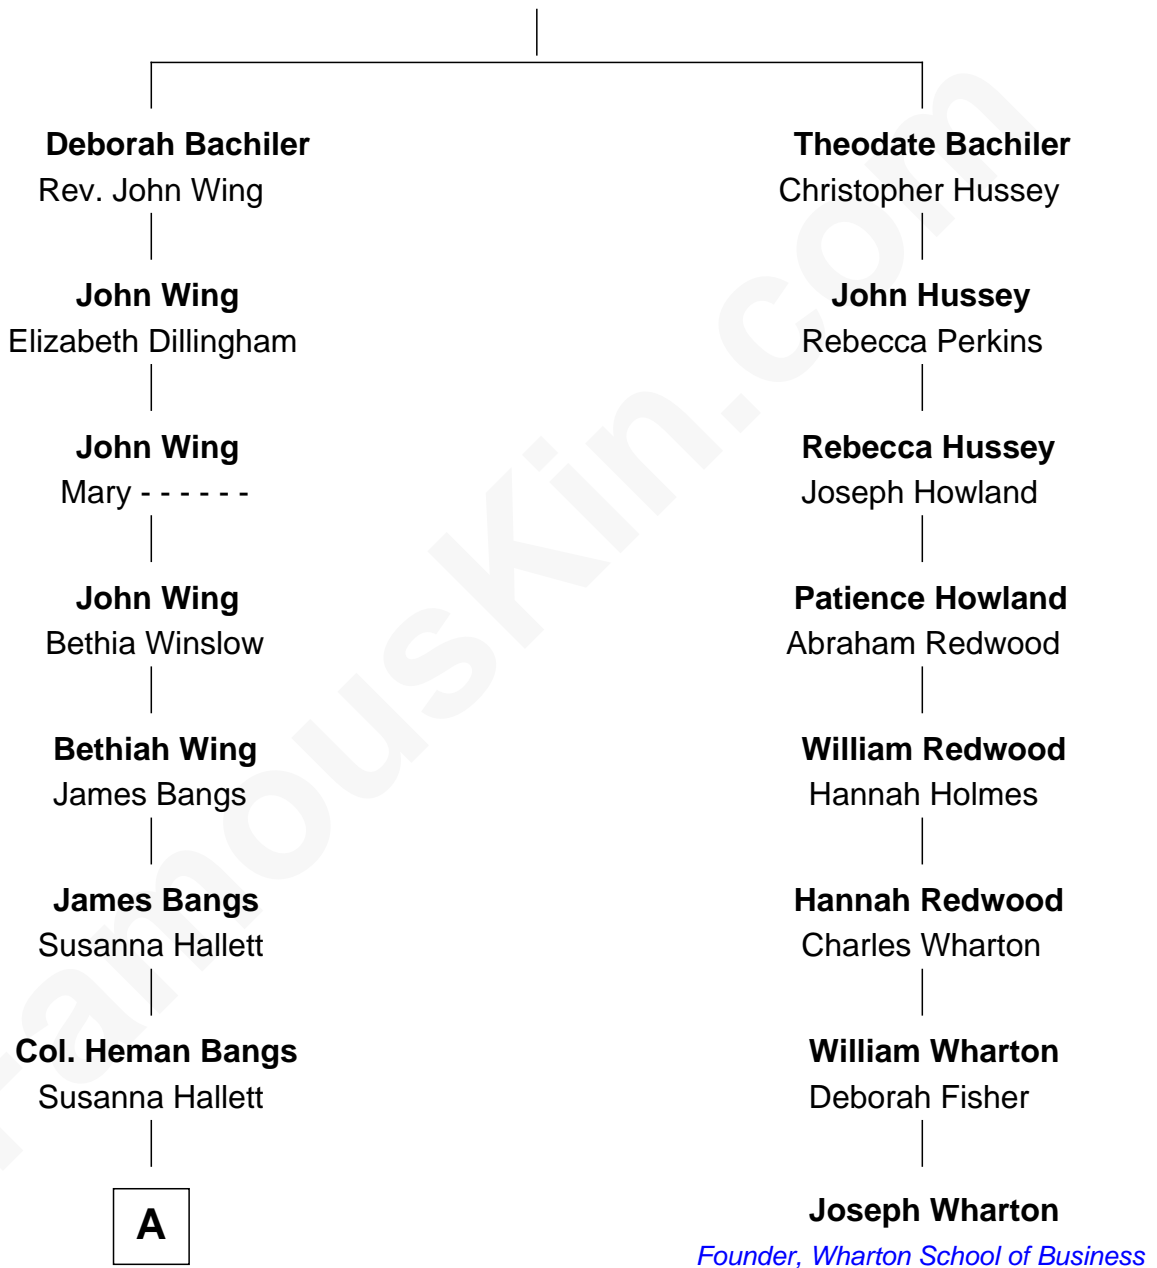

## Relationship Chart of Eugene Foss

45th Governor of Massachusetts

7th cousin 2 times removed of

**Joseph Wharton**

Founder of the Wharton School of Business

**Stephen Bachiler**

**A**

—  
**Amanda Bangs**  
Samuel Bartlett Foss

—  
**George Edmund Foss**  
Marcia Cordelia Noble

—  
**Eugene Foss**  
*45th Governor of Massachusetts*

FamousKin.com