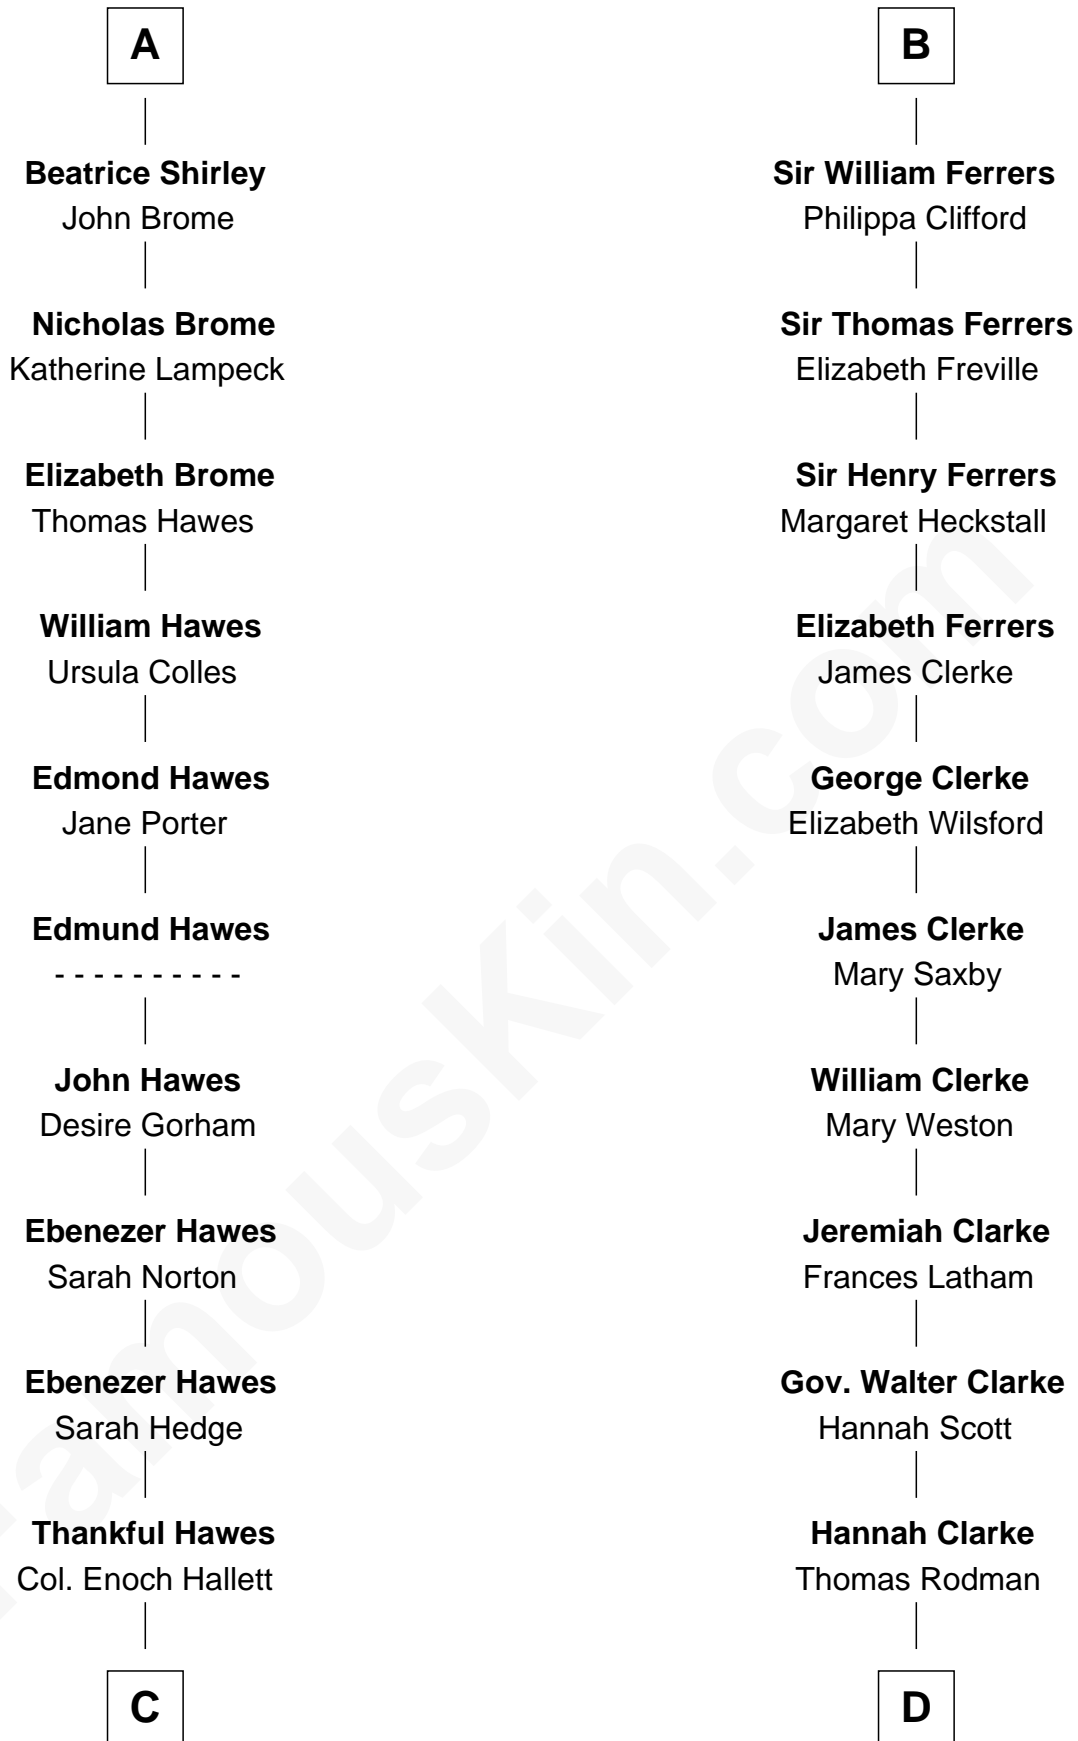

FamousKin.com

Relationship Chart of Eugene Foss

45th Governor of Massachusetts

20th cousin 1 time removed of

Joseph Wharton

Founder of the Wharton School of Business

C

Susanna Hallett
Col. Heman Bangs

Amanda Bangs
Samuel Bartlett Foss

George Edmund Foss
Marcia Cordelia Noble

Eugene Foss
45th Governor of Massachusetts

D

Samuel Rodman
Mary Willett

Thomas Rodman
Mary Borden

Hannah Rodman
Samuel Rowland Fisher

Deborah Fisher
William Wharton

Joseph Wharton
Founder, Wharton School of Business