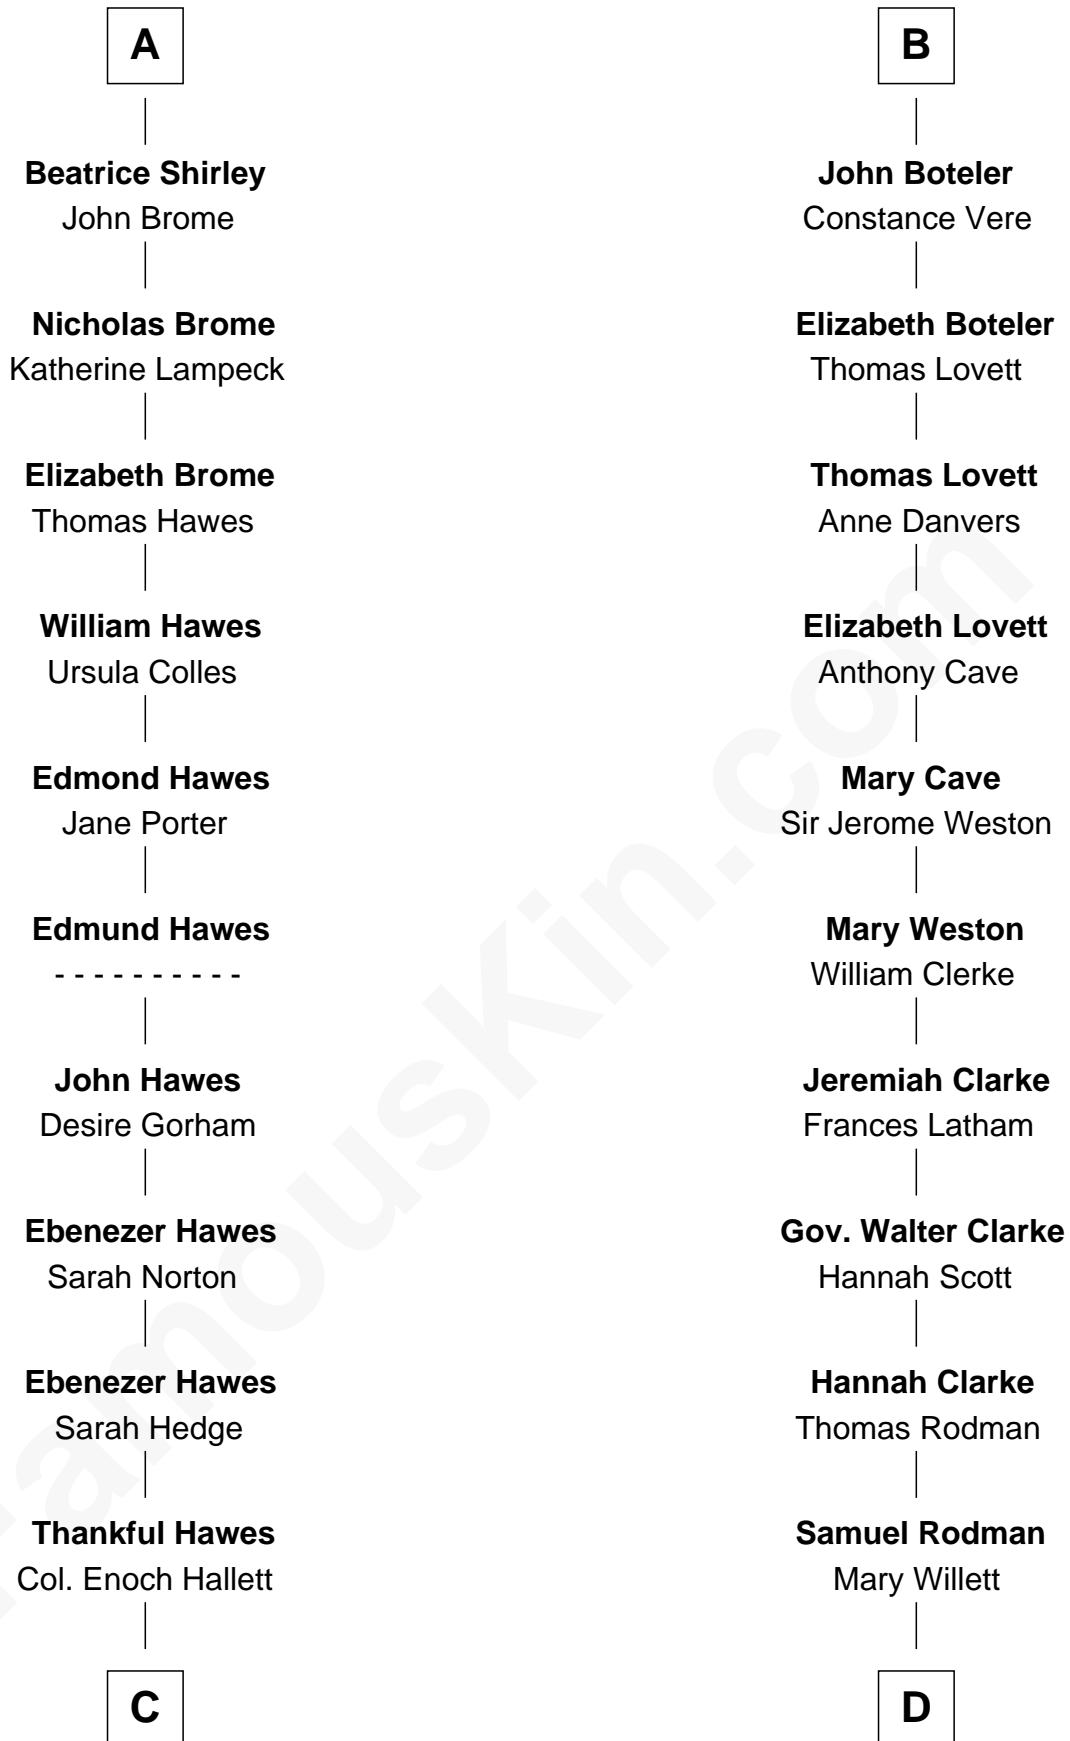

## Relationship Chart of Eugene Foss

45th Governor of Massachusetts

20th cousin of

**Joseph Wharton**

Founder of the Wharton School of Business

**C**

**Susanna Hallett**  
Col. Heman Bangs

**Amanda Bangs**  
Samuel Bartlett Foss

**George Edmund Foss**  
Marcia Cordelia Noble

**Eugene Foss**  
*45th Governor of Massachusetts*

**D**

**Thomas Rodman**  
Mary Borden

**Hannah Rodman**  
Samuel Rowland Fisher

**Deborah Fisher**  
William Wharton