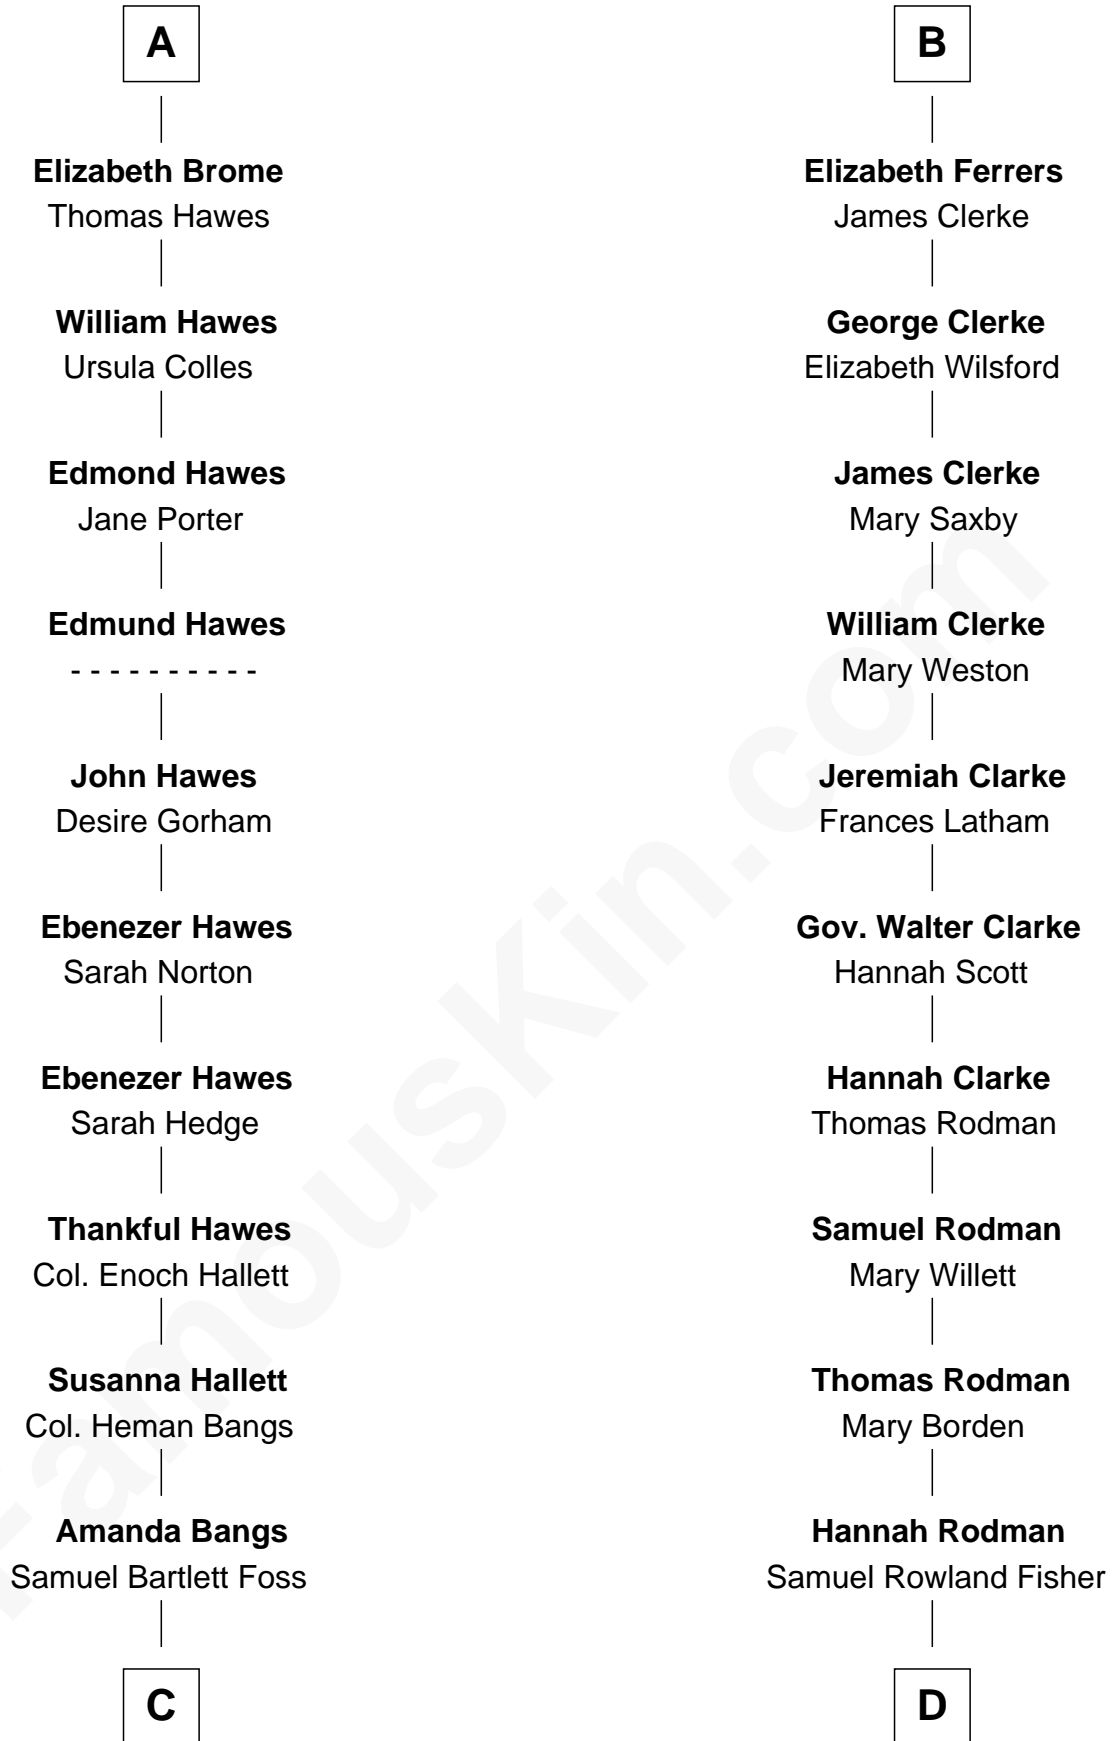

## Relationship Chart of Eugene Foss

45th Governor of Massachusetts

18th cousin of

**Joseph Wharton**

Founder of the Wharton School of Business

**Sir Robert de Ros**

Isabel de Aubeney

**C**

**George Edmund Foss**  
Marcia Cordelia Noble

**Eugene Foss**

*45th Governor of Massachusetts*

**D**

**Deborah Fisher**  
William Wharton

**Joseph Wharton**

*Founder, Wharton School of Business*

FamousKin.com