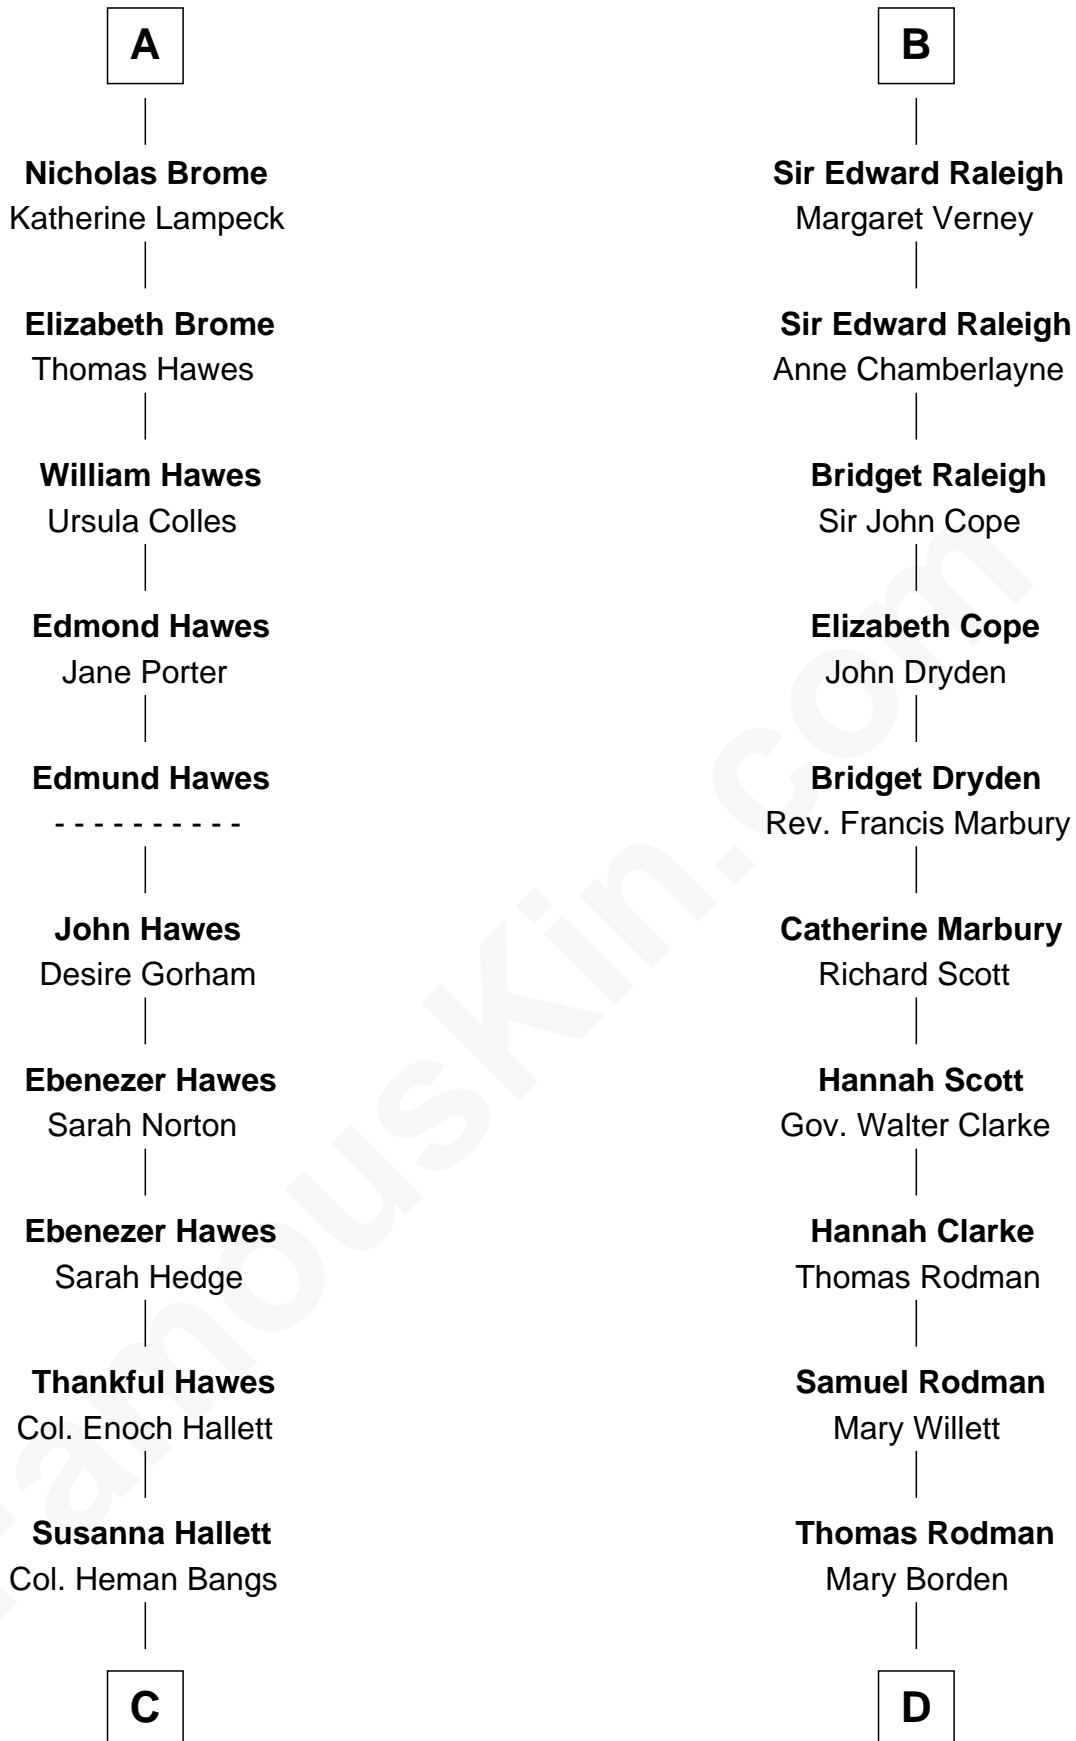

FamousKin.com

Relationship Chart of Eugene Foss

45th Governor of Massachusetts

19th cousin of

Joseph Wharton

Founder of the Wharton School of Business

C

Amanda Bangs
Samuel Bartlett Foss

George Edmund Foss
Marcia Cordelia Noble

Eugene Foss
45th Governor of Massachusetts

D

Hannah Rodman
Samuel Rowland Fisher

Deborah Fisher
William Wharton

Joseph Wharton
Founder, Wharton School of Business

FamousKin.com