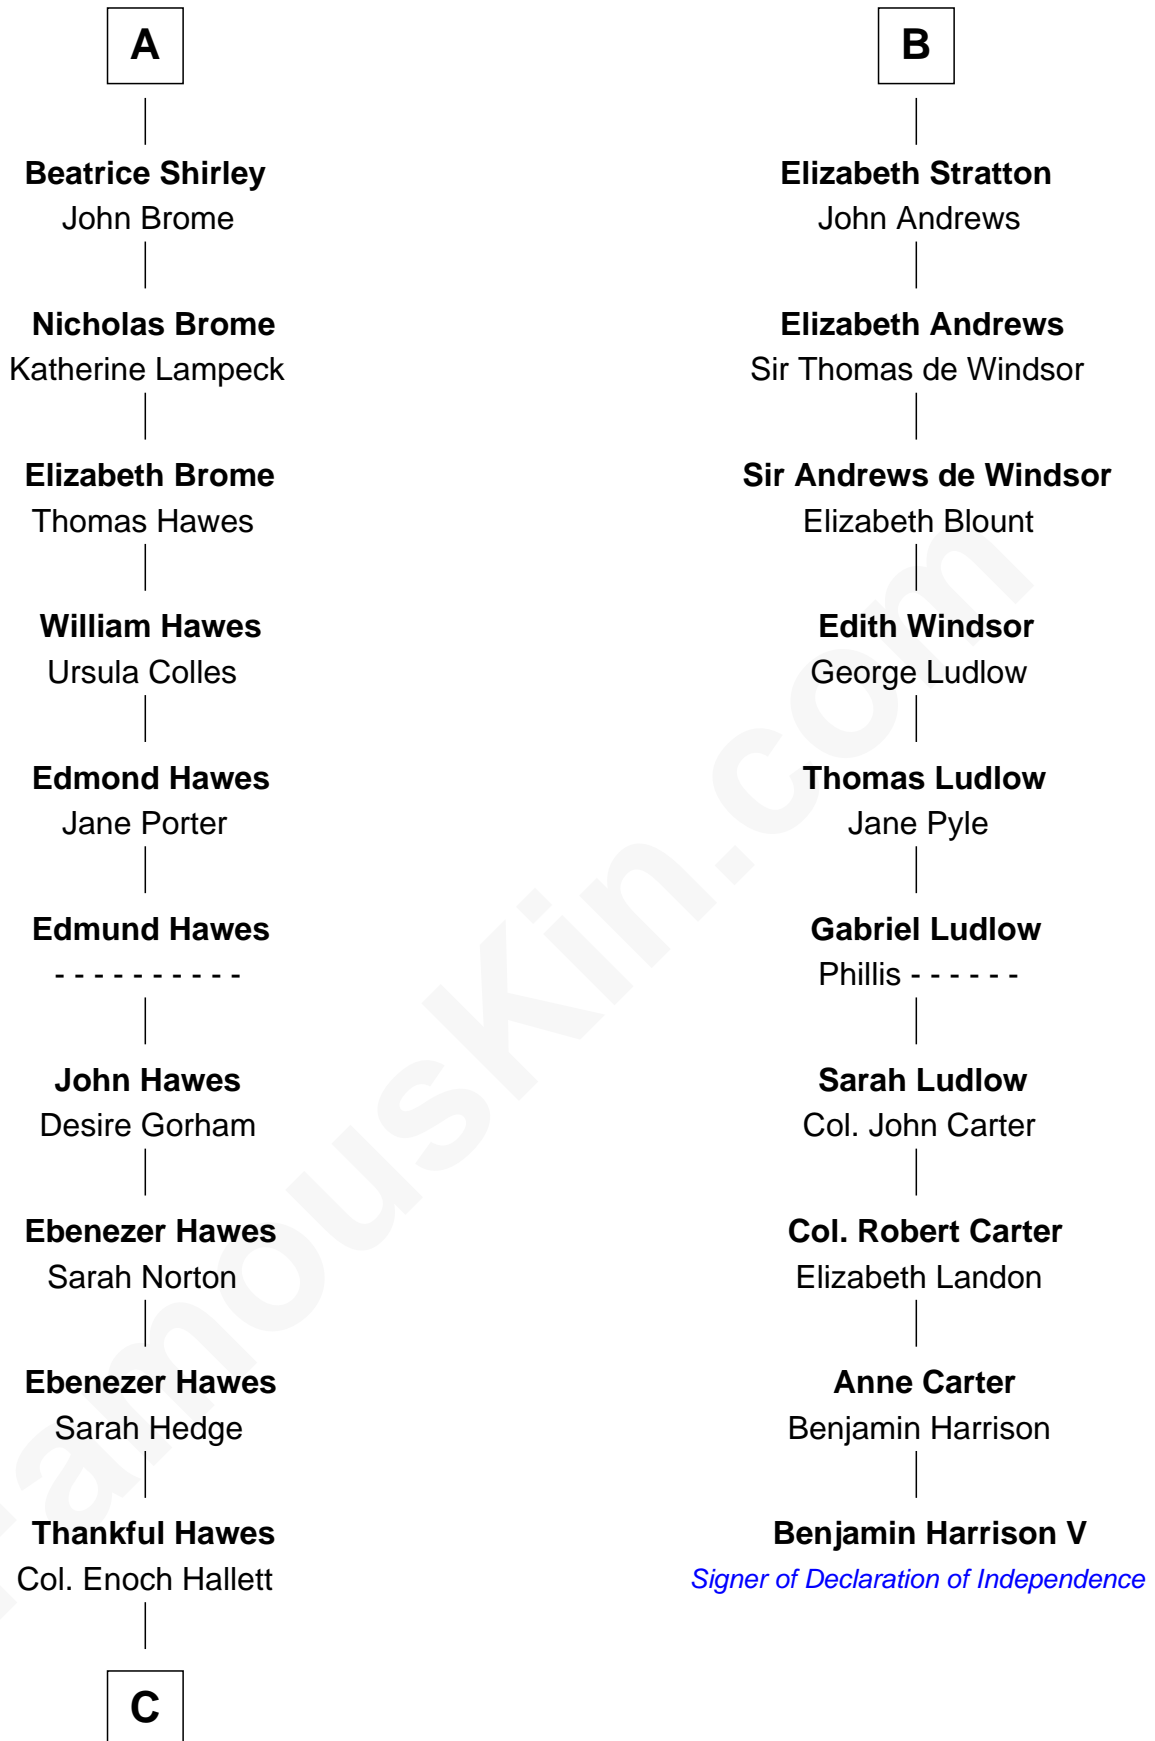

FamousKin.com

Relationship Chart of Eugene Foss

45th Governor of Massachusetts

16th cousin 4 times removed of

Benjamin Harrison V

Signer of the Declaration of Independence

C

—
Susanna Hallett
Col. Heman Bangs

—
Amanda Bangs
Samuel Bartlett Foss

—
George Edmund Foss
Marcia Cordelia Noble

—
Eugene Foss
45th Governor of Massachusetts

FamousKin.com