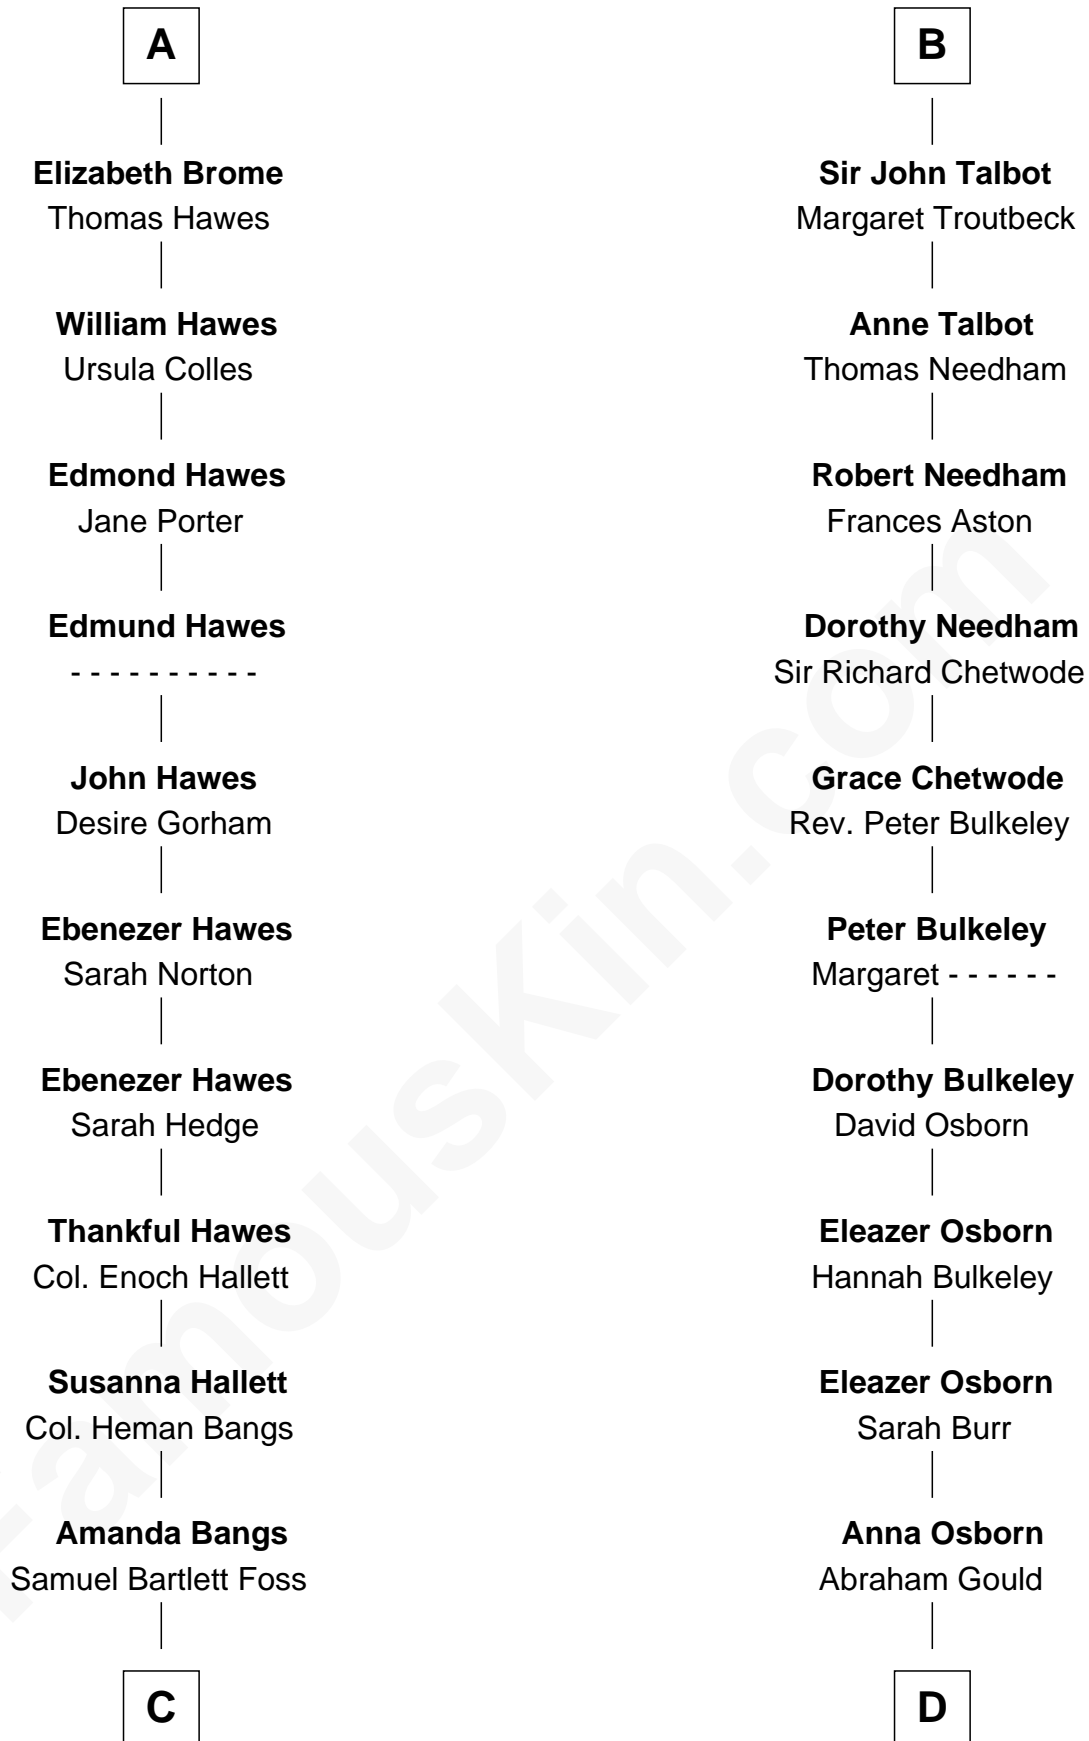

FamousKin.com Relationship Chart of

Eugene Foss

45th Governor of Massachusetts

18th cousin of

Jay Gould

American Railroad "Robber Baron"

Sir Robert de Ros

Isabel de Aubeney

C

George Edmund Foss

Marcia Cordelia Noble

Eugene Foss

45th Governor of Massachusetts

D

John Burr Gould

Mary More

Jay Gould

"Robber Baron"

FamousKin.com