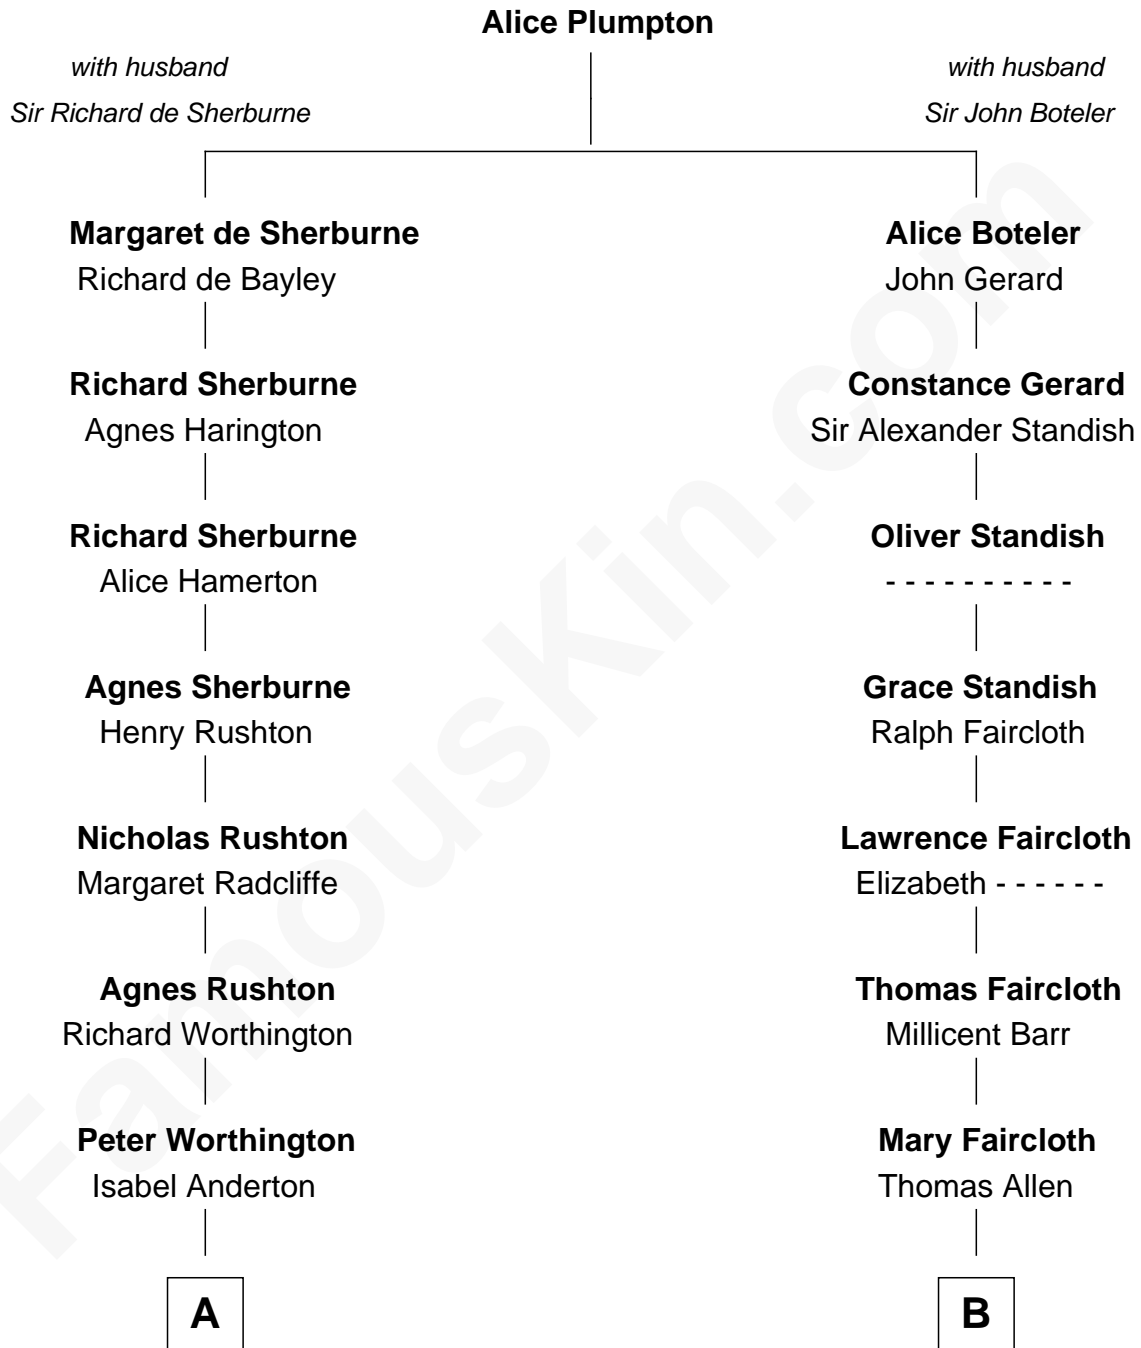

FamousKin.com

Relationship Chart of Eugene Foss

45th Governor of Massachusetts

15th cousin 3 times removed of

Jay Gould

American Railroad "Robber Baron"

C

George Edmund Foss

Marcia Cordelia Noble

Eugene Foss

45th Governor of Massachusetts

FamousKin.com