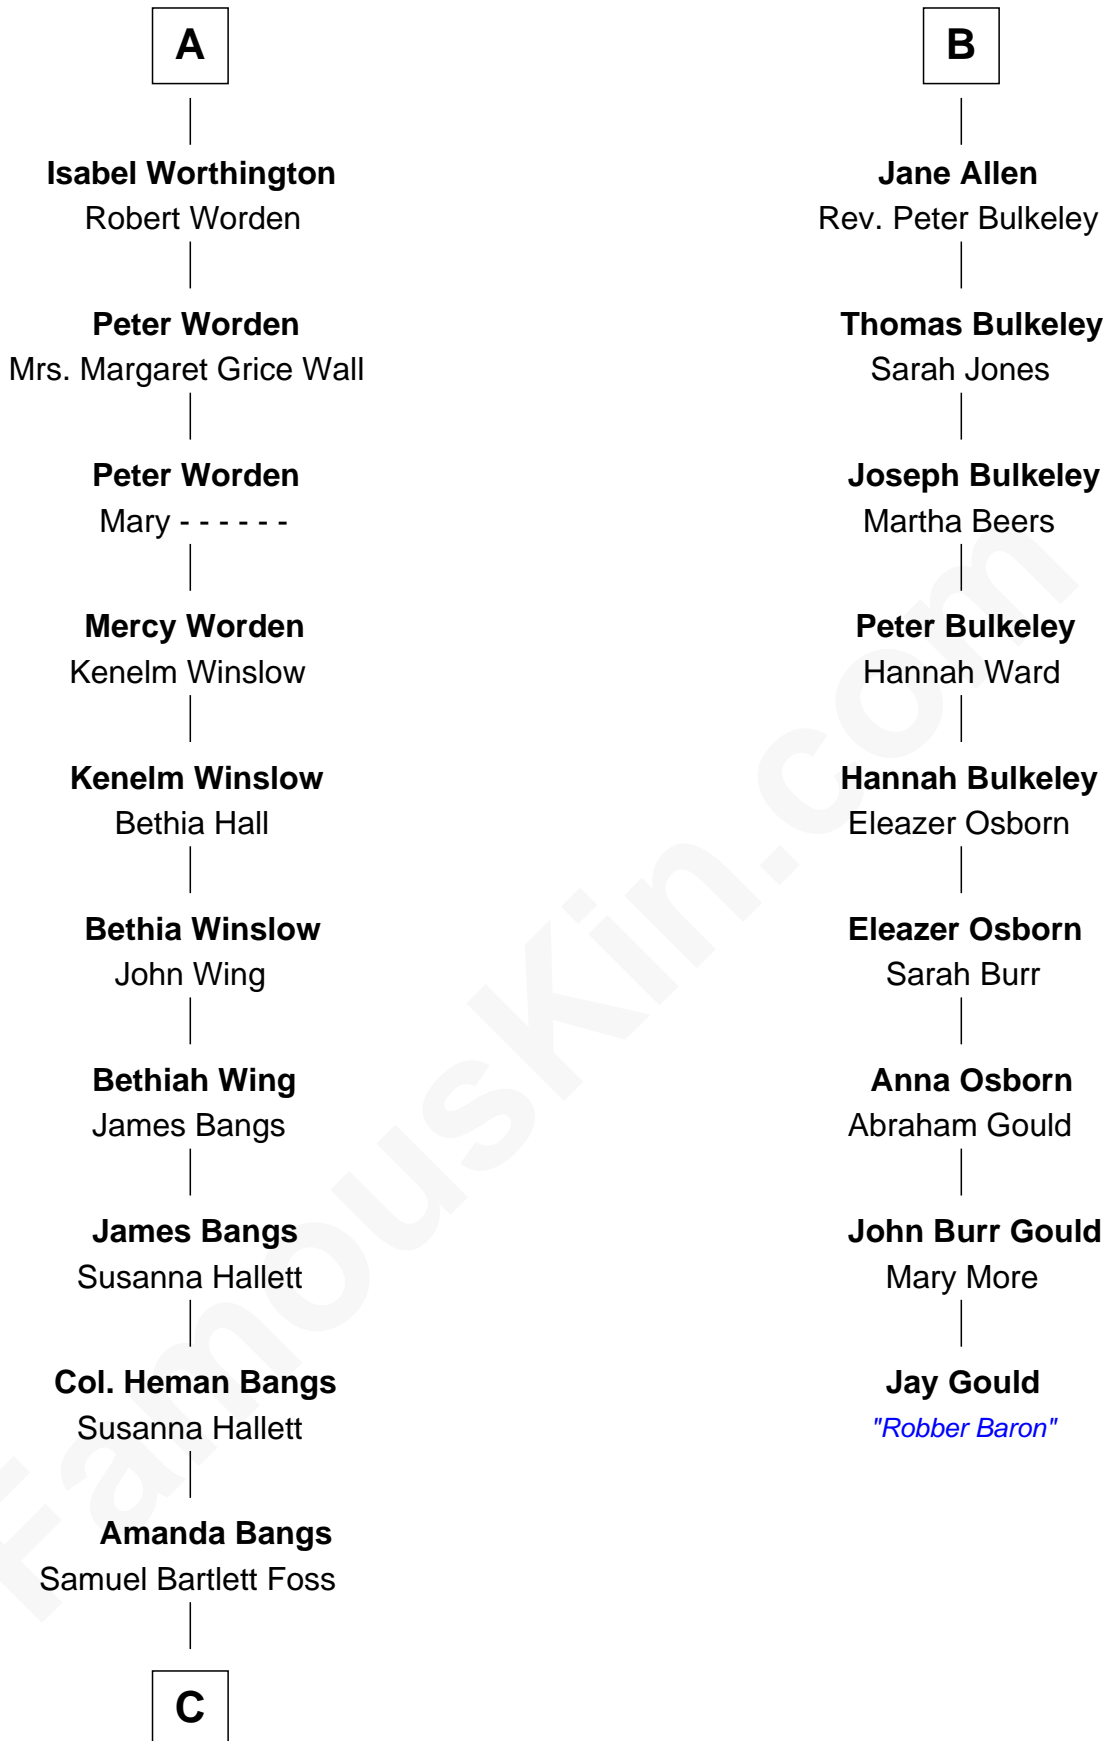

FamousKin.com

Relationship Chart of Eugene Foss

45th Governor of Massachusetts

15th cousin 3 times removed of

Jay Gould

American Railroad "Robber Baron"

C

George Edmund Foss

Marcia Cordelia Noble

Eugene Foss

45th Governor of Massachusetts

FamousKin.com