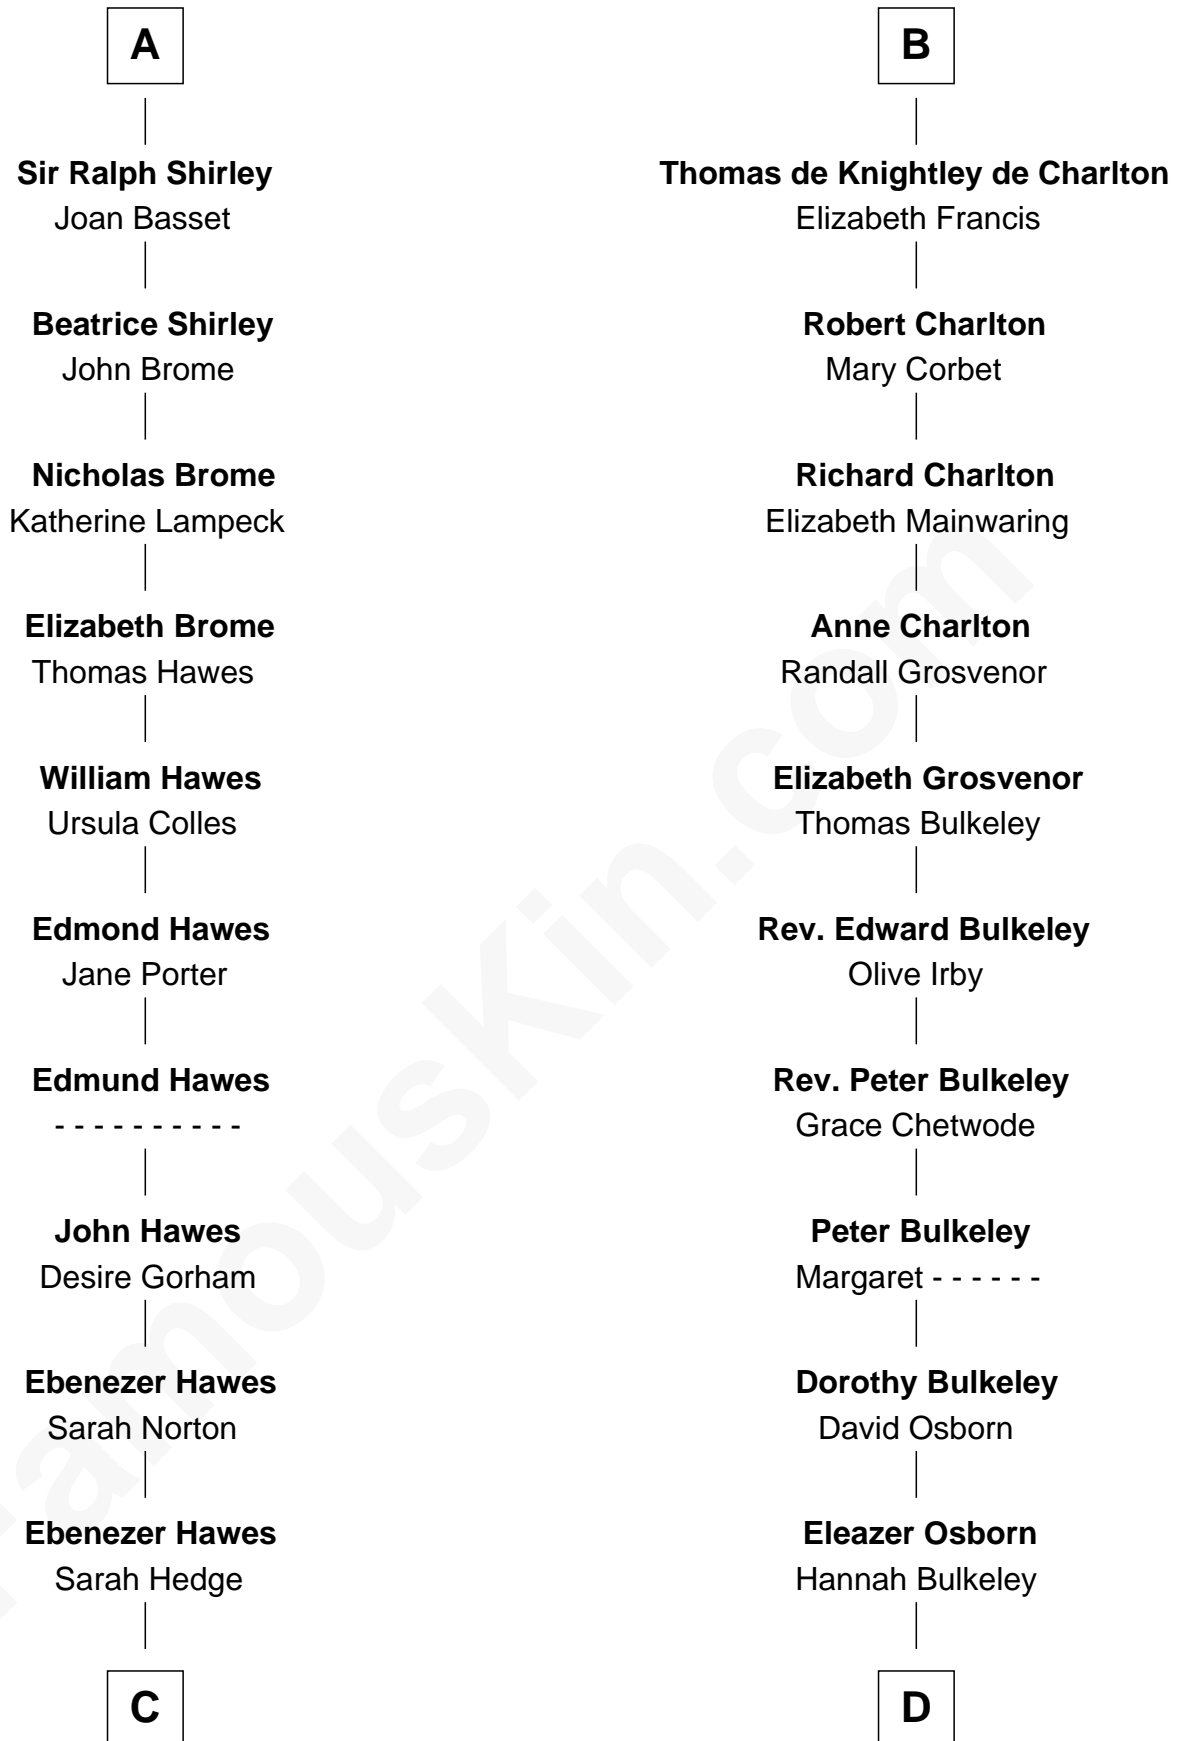

FamousKin.com

Relationship Chart of Eugene Foss

45th Governor of Massachusetts

20th cousin 1 time removed of

Jay Gould

American Railroad "Robber Baron"

C

Thankful Hawes
Col. Enoch Hallett

Susanna Hallett
Col. Heman Bangs

Amanda Bangs
Samuel Bartlett Foss

George Edmund Foss
Marcia Cordelia Noble

Eugene Foss
45th Governor of Massachusetts

D

Eleazer Osborn
Sarah Burr

Anna Osborn
Abraham Gould

John Burr Gould
Mary More

Jay Gould
"Robber Baron"