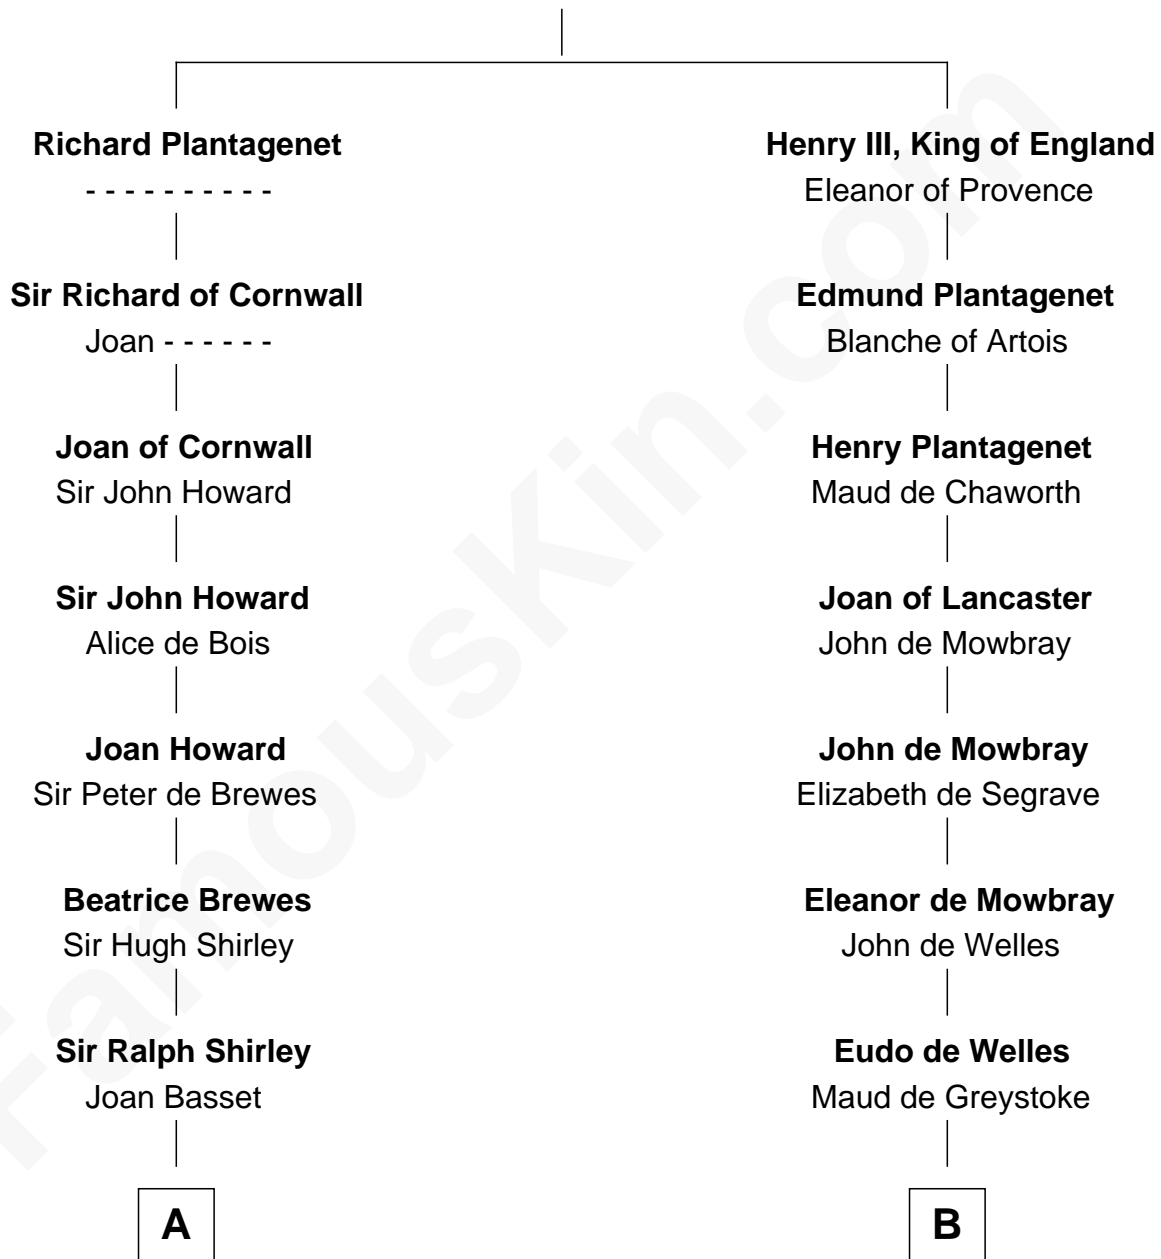

FamousKin.com

Relationship Chart of Eugene Foss

45th Governor of Massachusetts

18th cousin 2 times removed of

Meriwether Lewis

Lewis and Clark Expedition

John, King of England

Isabelle of Angoulême

C

Susanna Hallett
Col. Heman Bangs

Amanda Bangs
Samuel Bartlett Foss

George Edmund Foss
Marcia Cordelia Noble

Eugene Foss
45th Governor of Massachusetts

D

William Lewis
Lucy Meriwether

Meriwether Lewis
Lewis and Clark Expedition