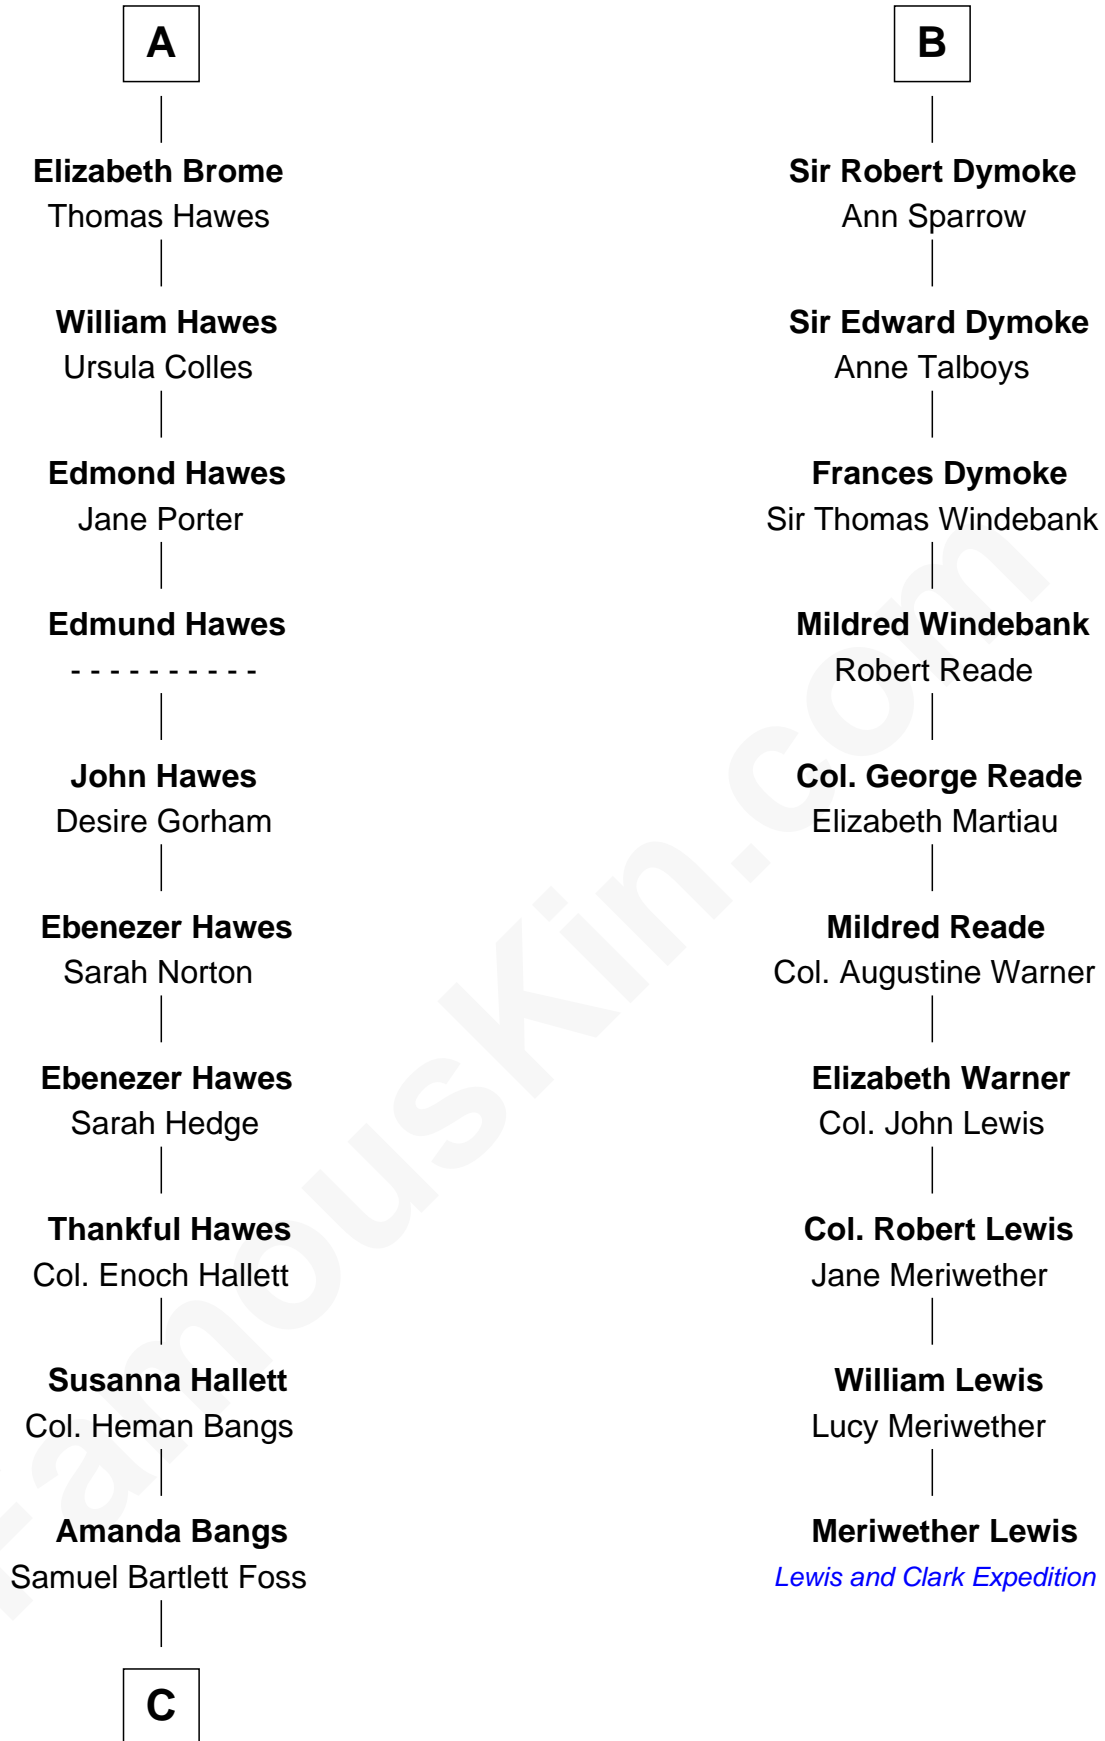

FamousKin.com

Relationship Chart of Eugene Foss

45th Governor of Massachusetts

16th cousin 2 times removed of

Meriwether Lewis

Lewis and Clark Expedition

Sir Robert de Ros

Isabel de Aubeney

C

George Edmund Foss

Marcia Cordelia Noble

Eugene Foss

45th Governor of Massachusetts

FamousKin.com