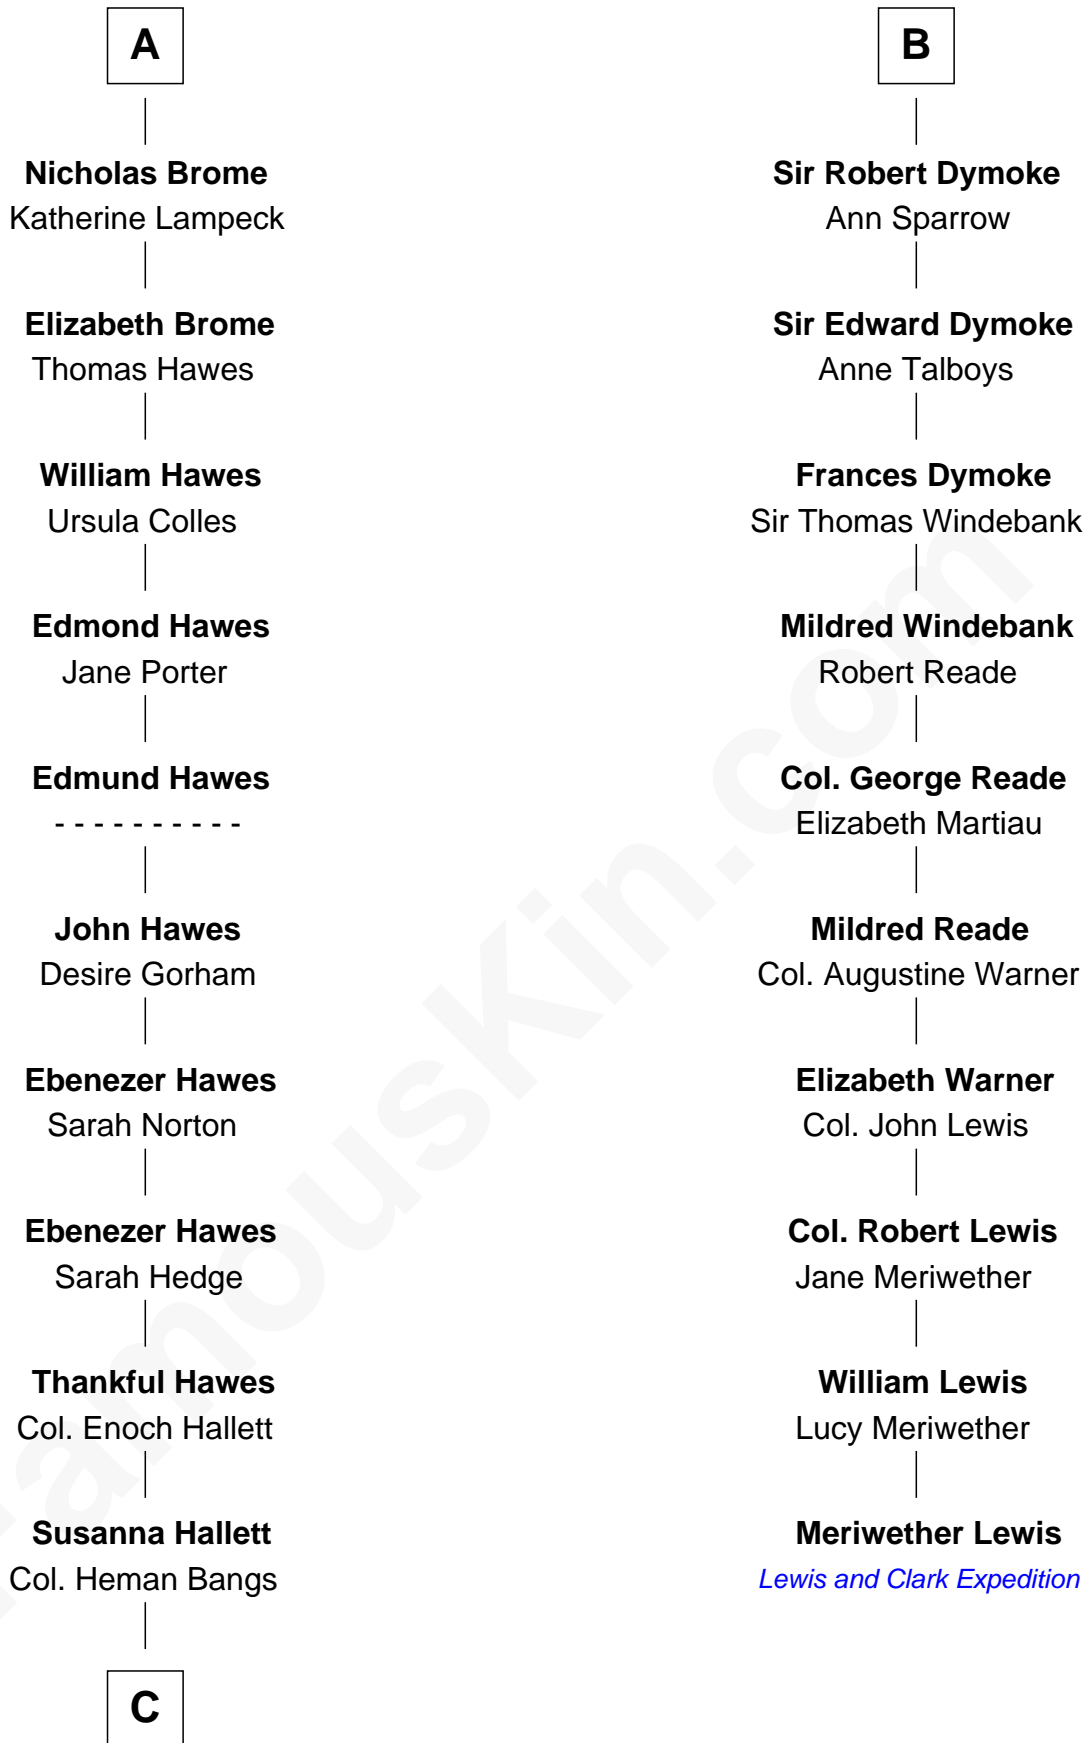

## Relationship Chart of Eugene Foss

45th Governor of Massachusetts

16th cousin 3 times removed of

**Meriwether Lewis**

*Lewis and Clark Expedition*

**C**

—  
**Amanda Bangs**  
Samuel Bartlett Foss

—  
**George Edmund Foss**  
Marcia Cordelia Noble

—  
**Eugene Foss**  
*45th Governor of Massachusetts*

FamousKin.com