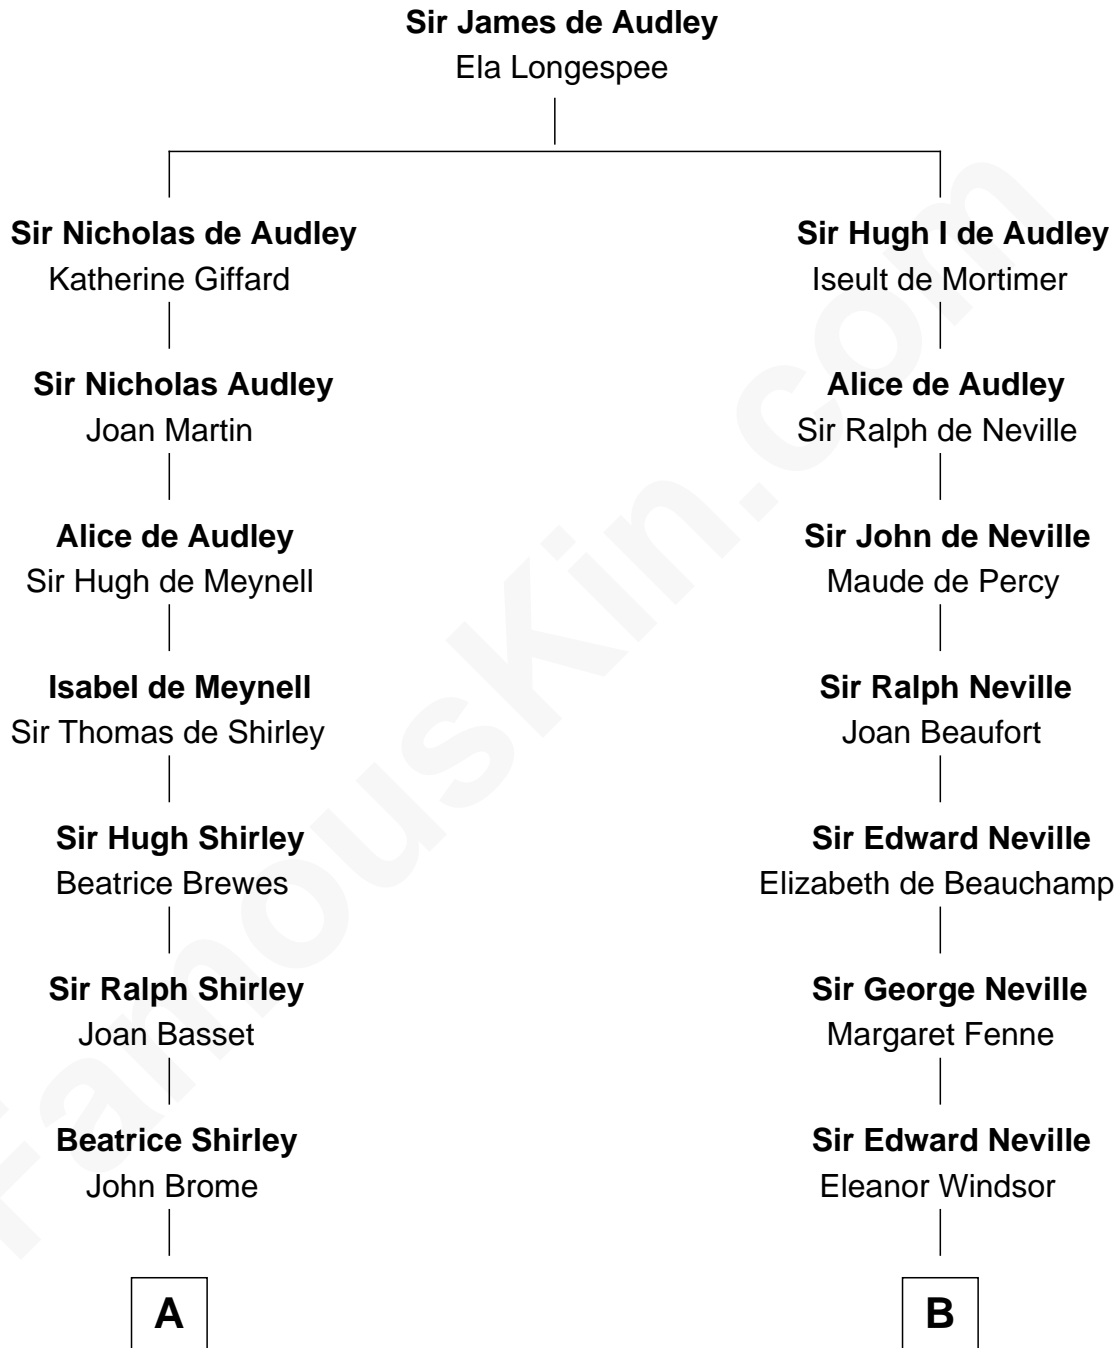

FamousKin.com

Relationship Chart of Eugene Foss

45th Governor of Massachusetts

17th cousin 2 times removed of

Lytton Strachey

Author and Co-Founder of Bloomsbury Group

C

Amanda Bangs
Samuel Bartlett Foss

George Edmund Foss
Marcia Cordelia Noble

Eugene Foss
45th Governor of Massachusetts

FamousKin.com