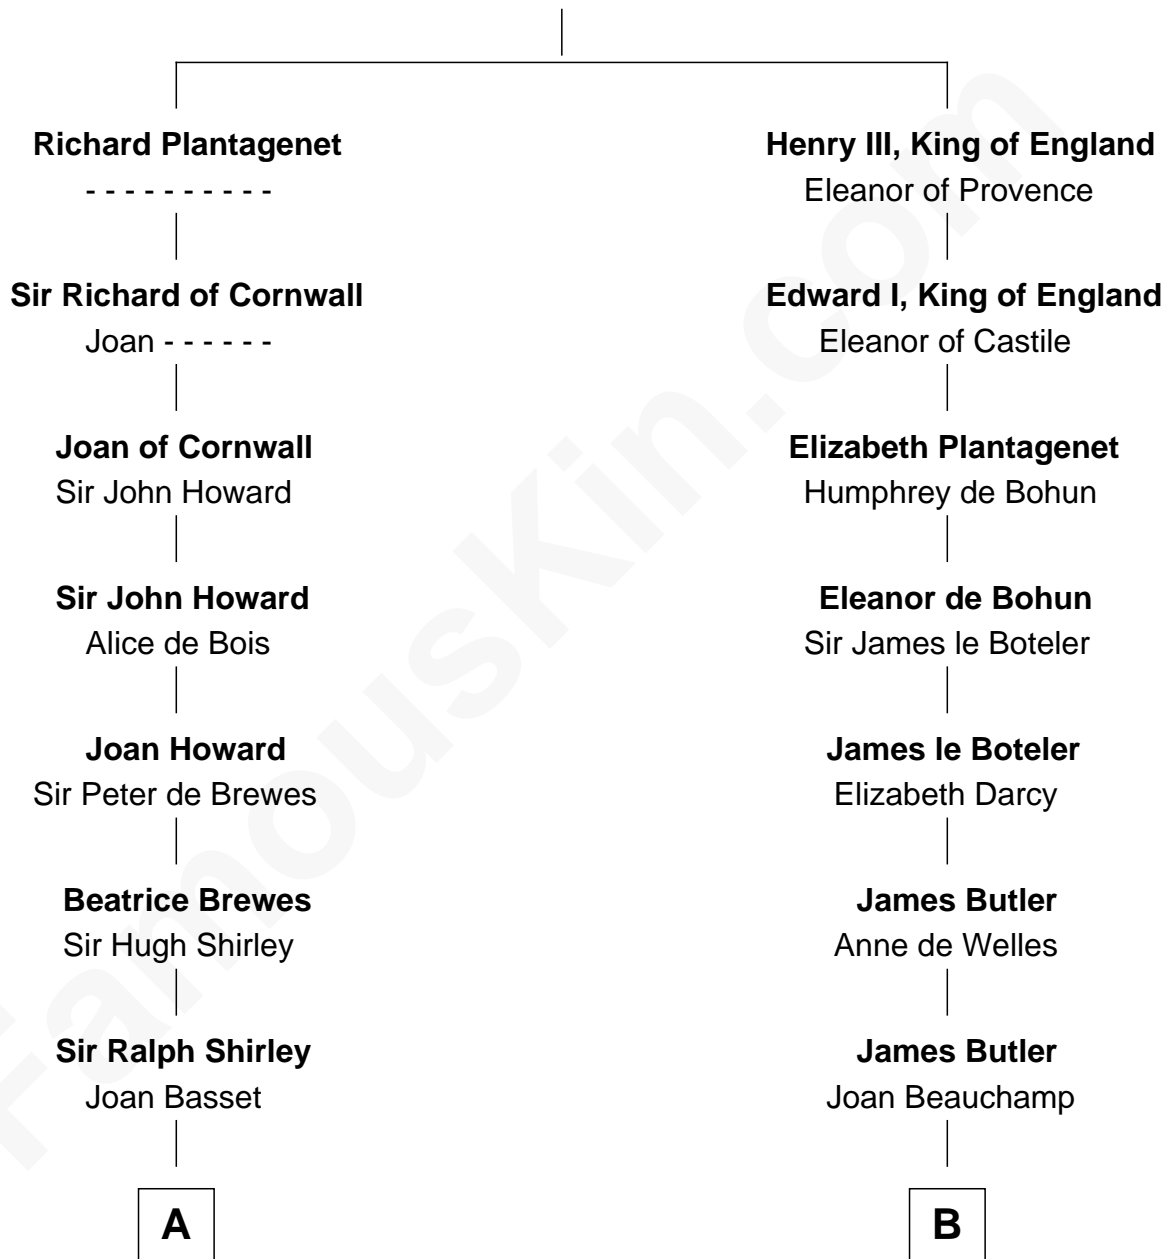

## Relationship Chart of Eugene Foss

45th Governor of Massachusetts

20th cousin 1 time removed of

## Joan Fontaine

Movie Actress

**John, King of England**

Isabelle of Angoulême

**C**

**Susanna Hallett**  
Col. Heman Bangs

**Amanda Bangs**  
Samuel Bartlett Foss

**George Edmund Foss**  
Marcia Cordelia Noble

**Eugene Foss**  
*45th Governor of Massachusetts*

**D**

**Richard Molesworth**  
Catherine Cobb

**John Molesworth**  
Louise Tomkyns

**Margaret Letitia Molesworth**  
Charles Richard De Havilland

**Walter Augustus De Havilland**  
Lillian Augusta Ruse