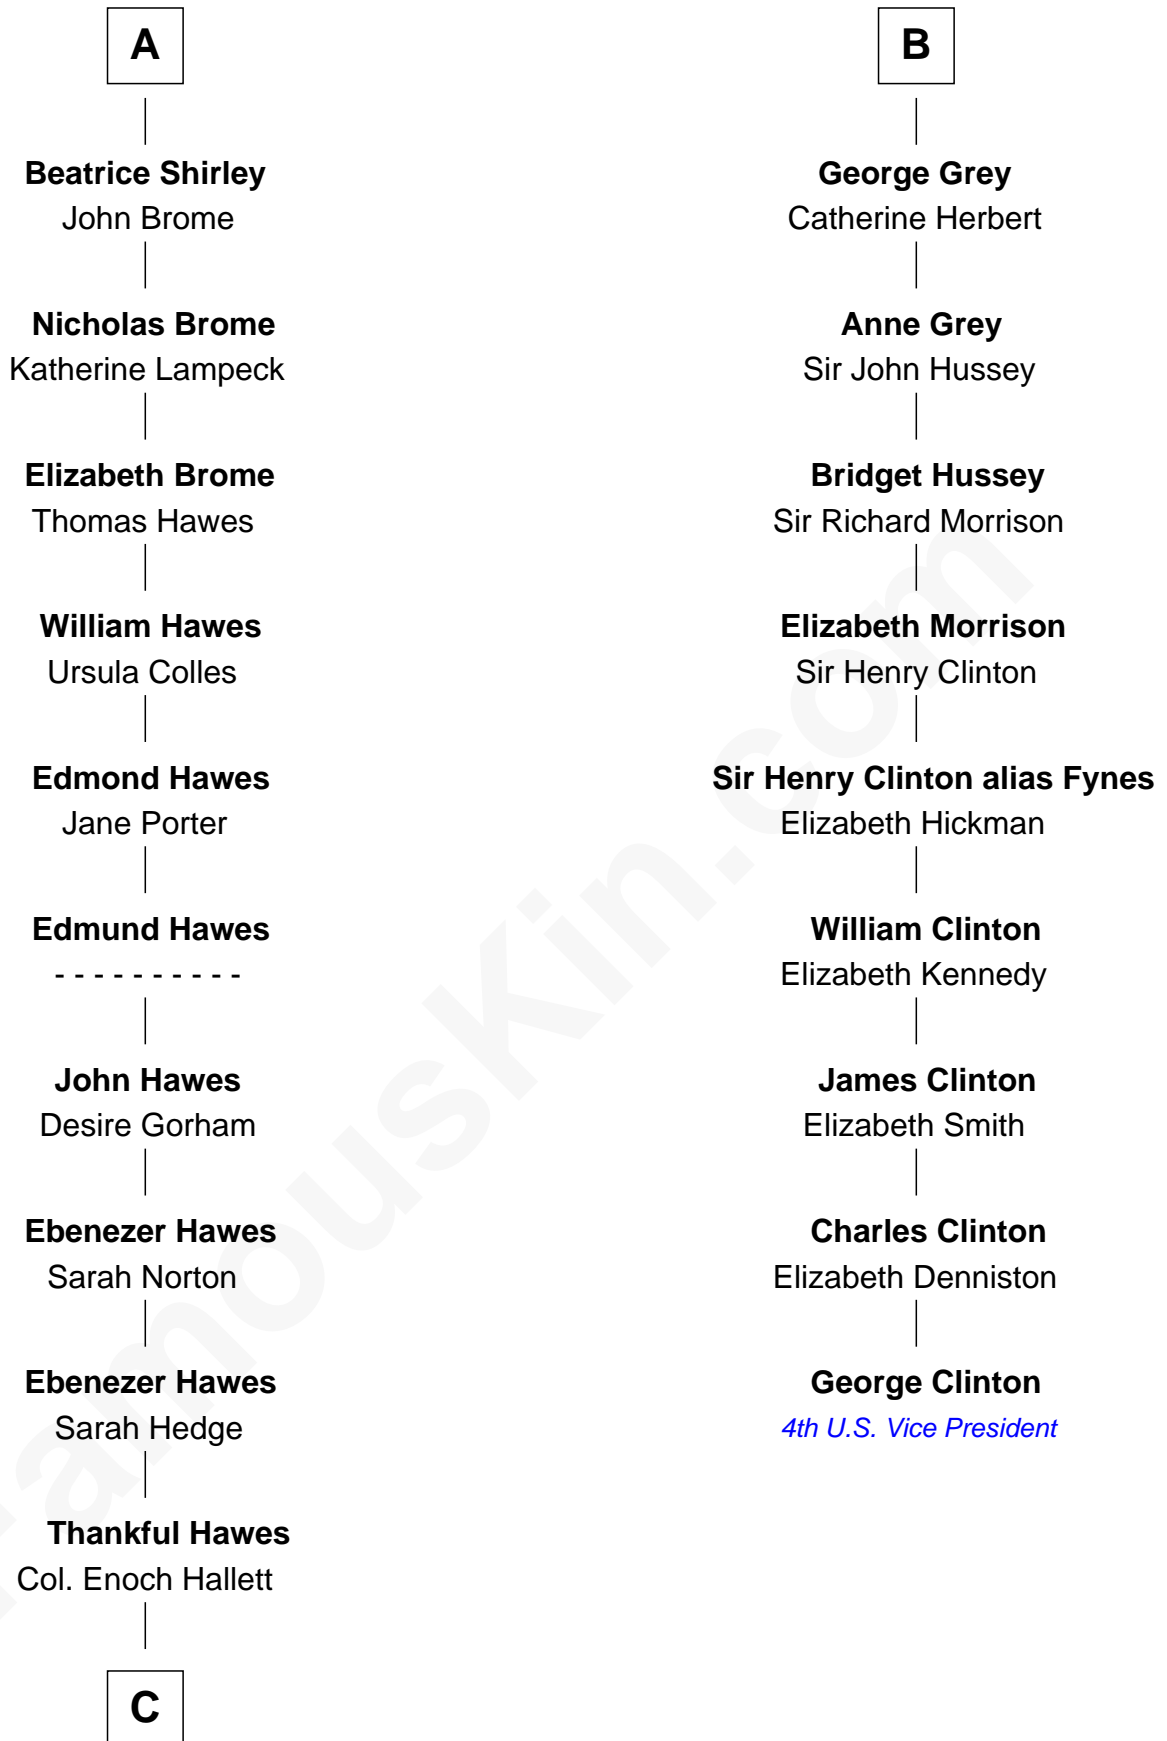

FamousKin.com

Relationship Chart of Eugene Foss

45th Governor of Massachusetts

15th cousin 5 times removed of

George Clinton

4th U.S. Vice President

C

—
Susanna Hallett
Col. Heman Bangs

—
Amanda Bangs
Samuel Bartlett Foss

—
George Edmund Foss
Marcia Cordelia Noble

—
Eugene Foss
45th Governor of Massachusetts

FamousKin.com