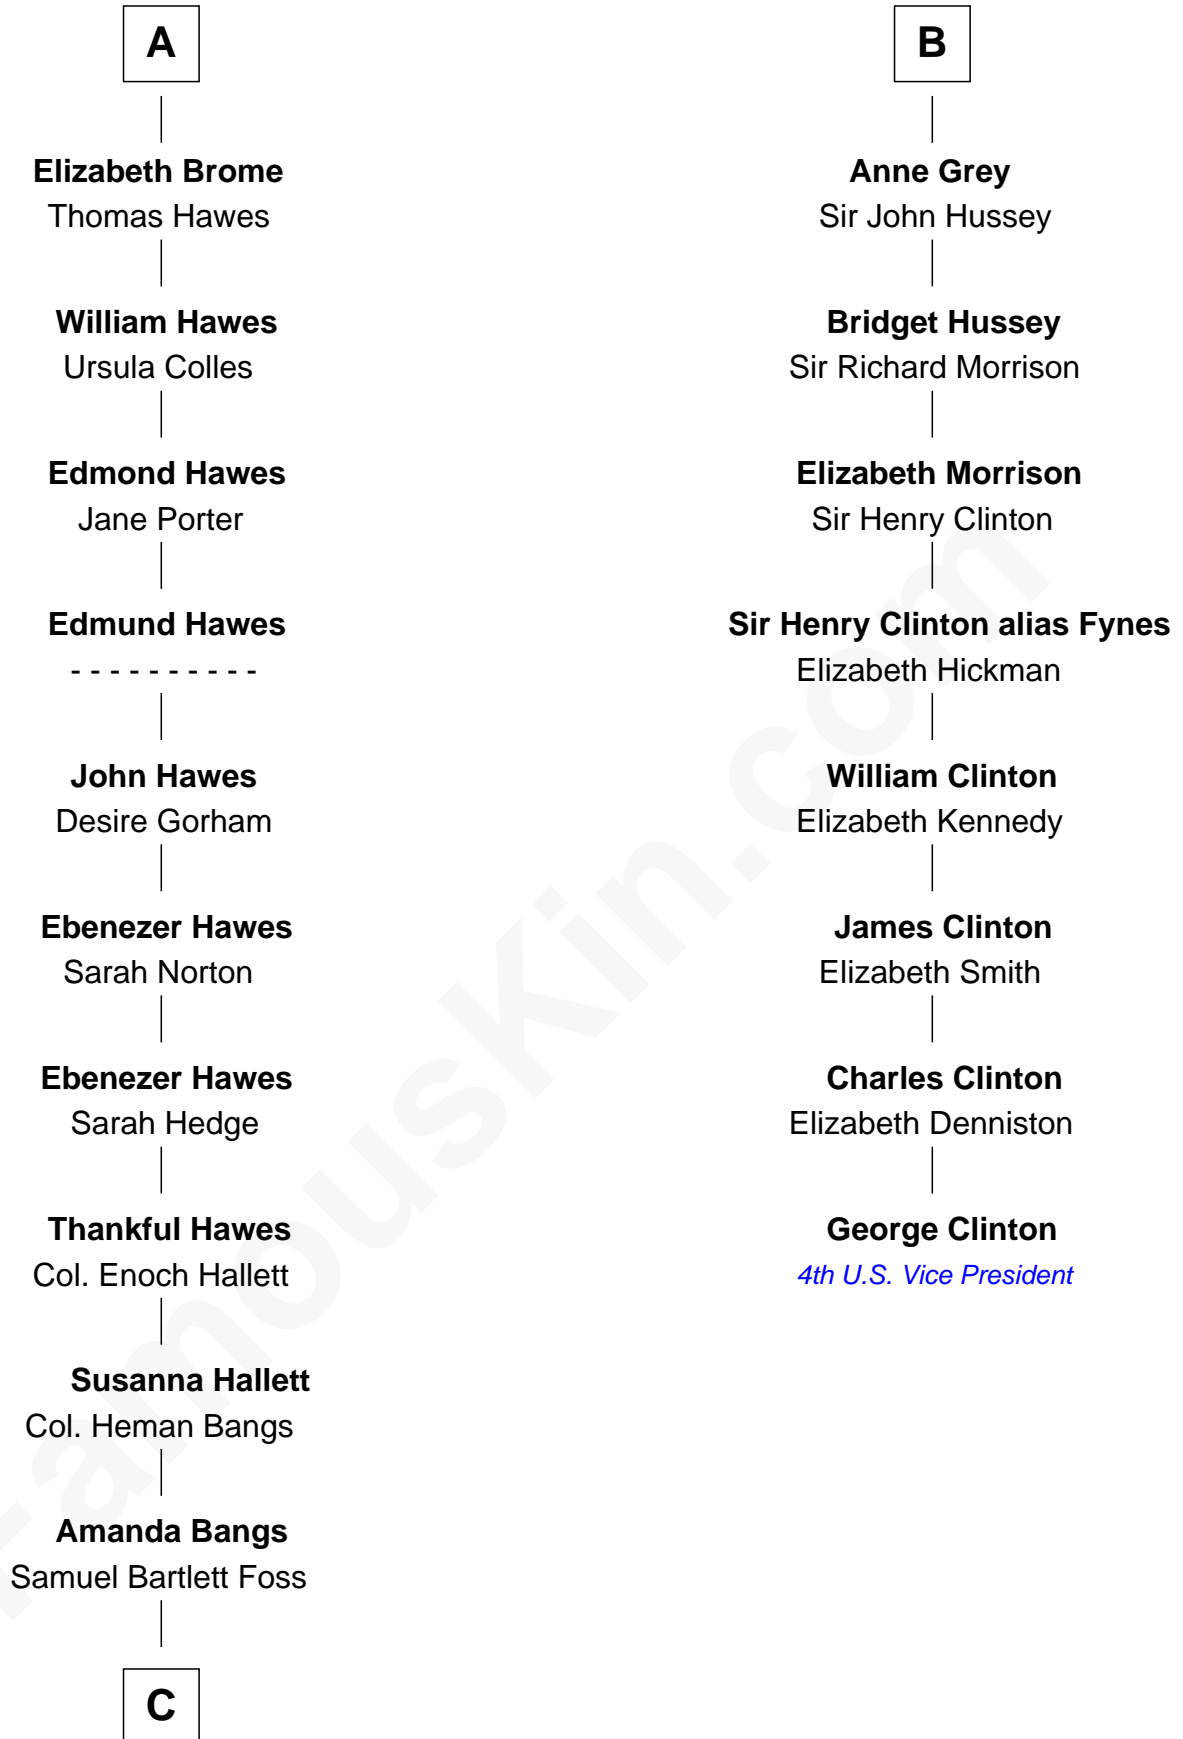

FamousKin.com

Relationship Chart of Eugene Foss

45th Governor of Massachusetts

14th cousin 4 times removed of

George Clinton

4th U.S. Vice President

Sir Robert de Ros

Isabel de Aubeney

C

George Edmund Foss

Marcia Cordelia Noble

Eugene Foss

45th Governor of Massachusetts

FamousKin.com