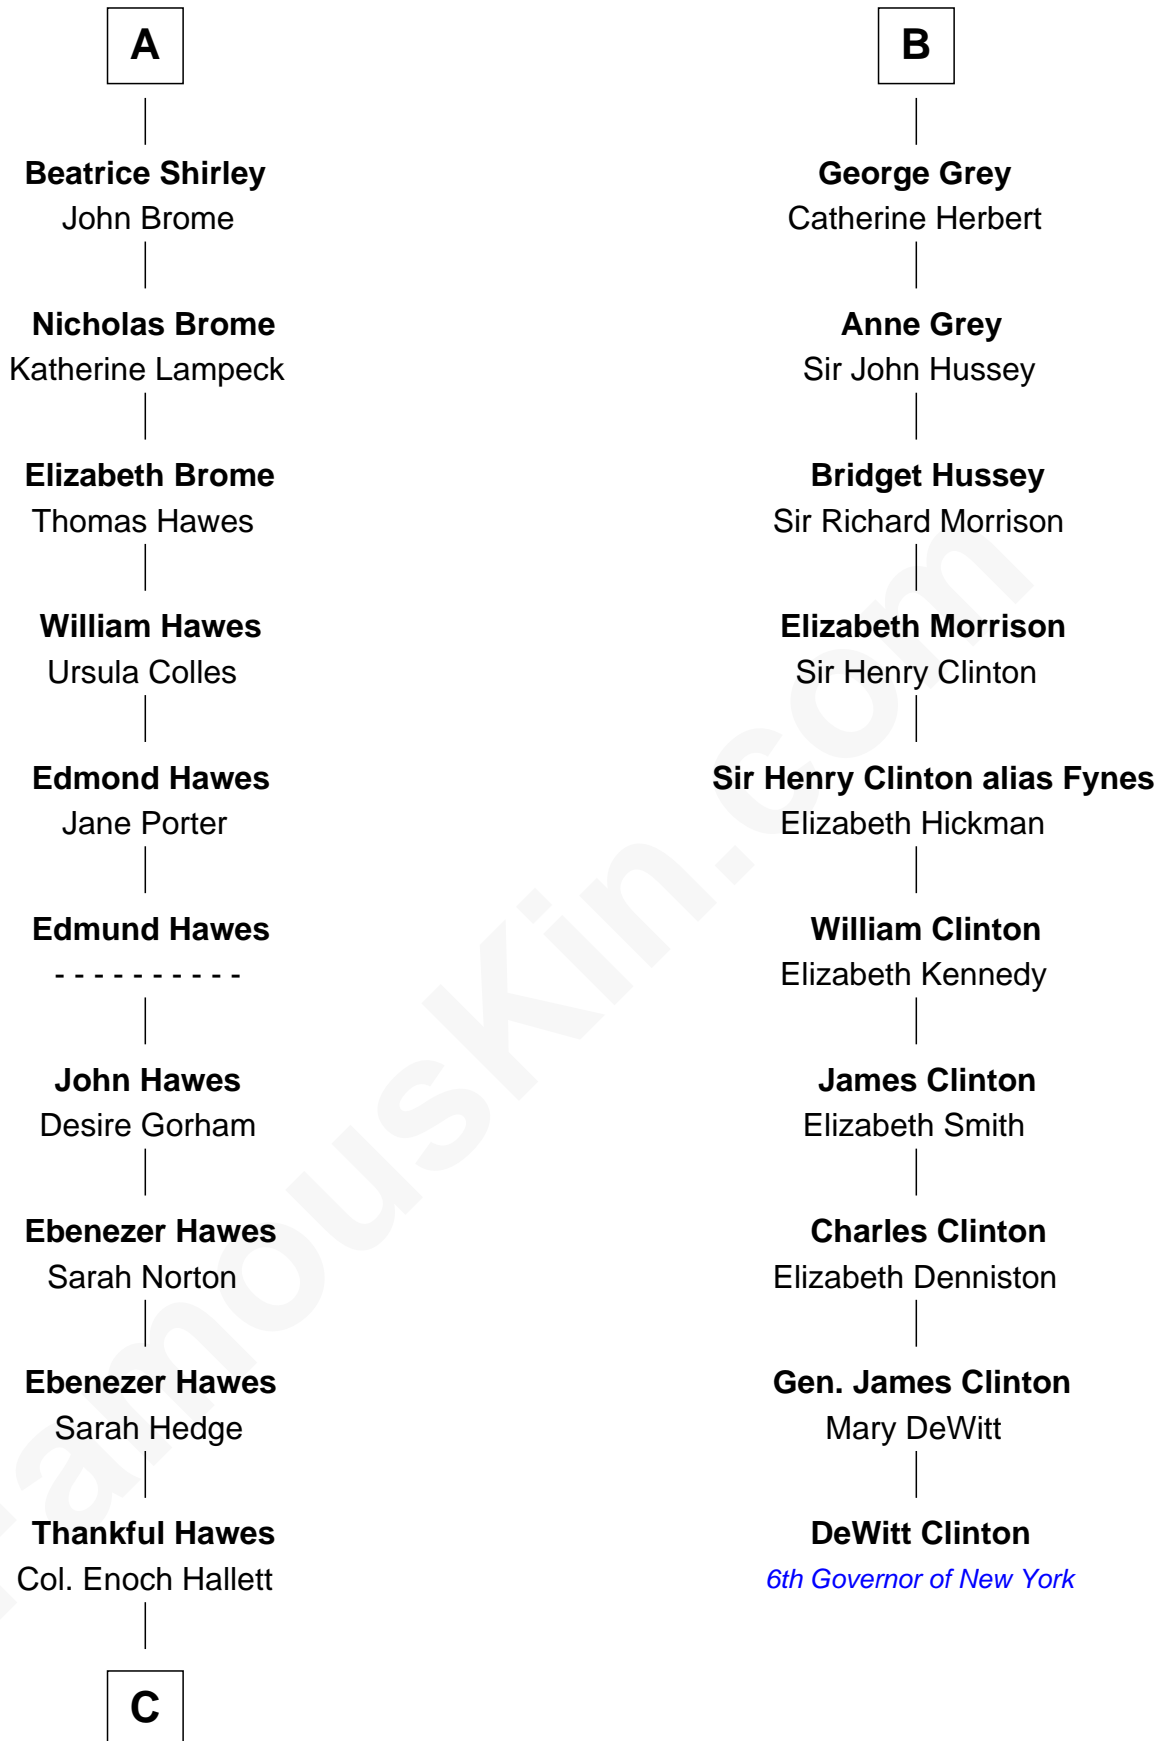

FamousKin.com

Relationship Chart of Eugene Foss

45th Governor of Massachusetts

16th cousin 4 times removed of

DeWitt Clinton

6th Governor of New York

C

—
Susanna Hallett
Col. Heman Bangs

—
Amanda Bangs
Samuel Bartlett Foss

—
George Edmund Foss
Marcia Cordelia Noble

—
Eugene Foss
45th Governor of Massachusetts

FamousKin.com